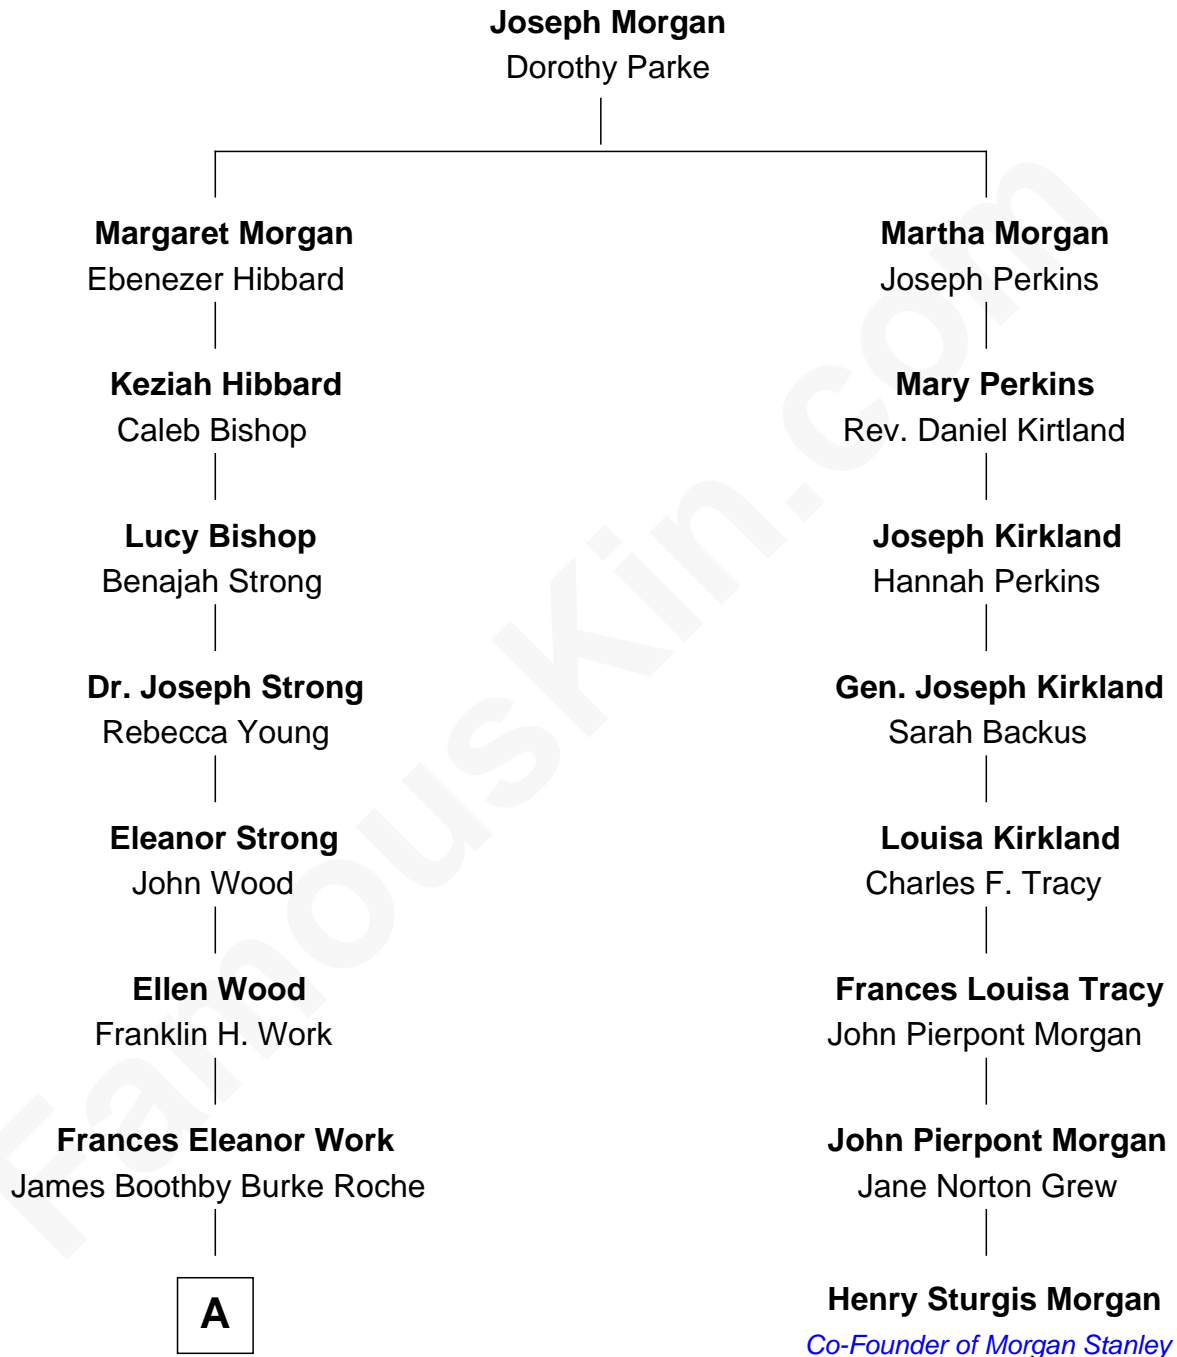

FamousKin.com Relationship Chart of

Princess Diana

Princess of Wales

7th cousin 2 times removed of

Henry Sturgis Morgan

Co-Founder of Morgan Stanley

A

—
Edmund Maurice Burke Roche

Ruth Sylvia Gill

—
Frances Ruth Burke Roche

Edward John Spencer

—
Princess Diana

Princess of Wales

FamousKin.com