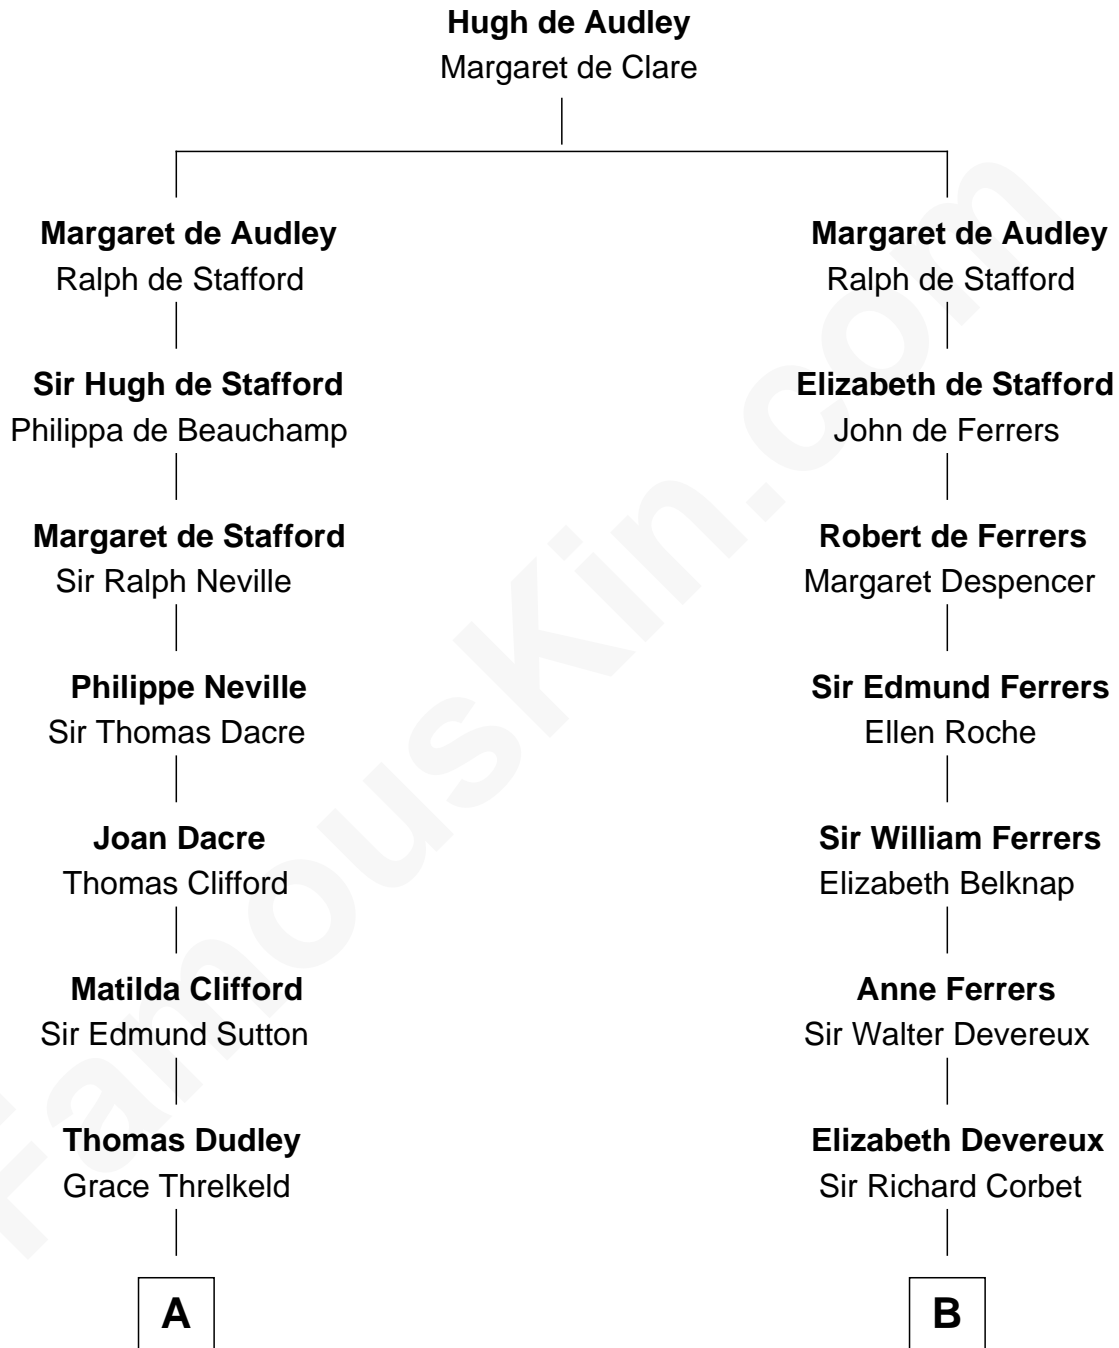

**FamousKin.com**  
**Relationship Chart of**  
**Princess Diana**  
*Princess of Wales*

19th cousin 2 times removed of

**Henry Sturgis Morgan**  
*Co-Founder of Morgan Stanley*

**C**

**Albert Edward John Spencer**  
Cynthia Elinor Beatrix Hamilton

**Edward John Spencer**  
Frances Ruth Burke Roche

**Princess Diana**  
*Princess of Wales*

**D**

**William Gedney Tracy**  
Rachel Huntington

**Charles F. Tracy**  
Louisa Kirkland

**Frances Louisa Tracy**  
John Pierpont Morgan