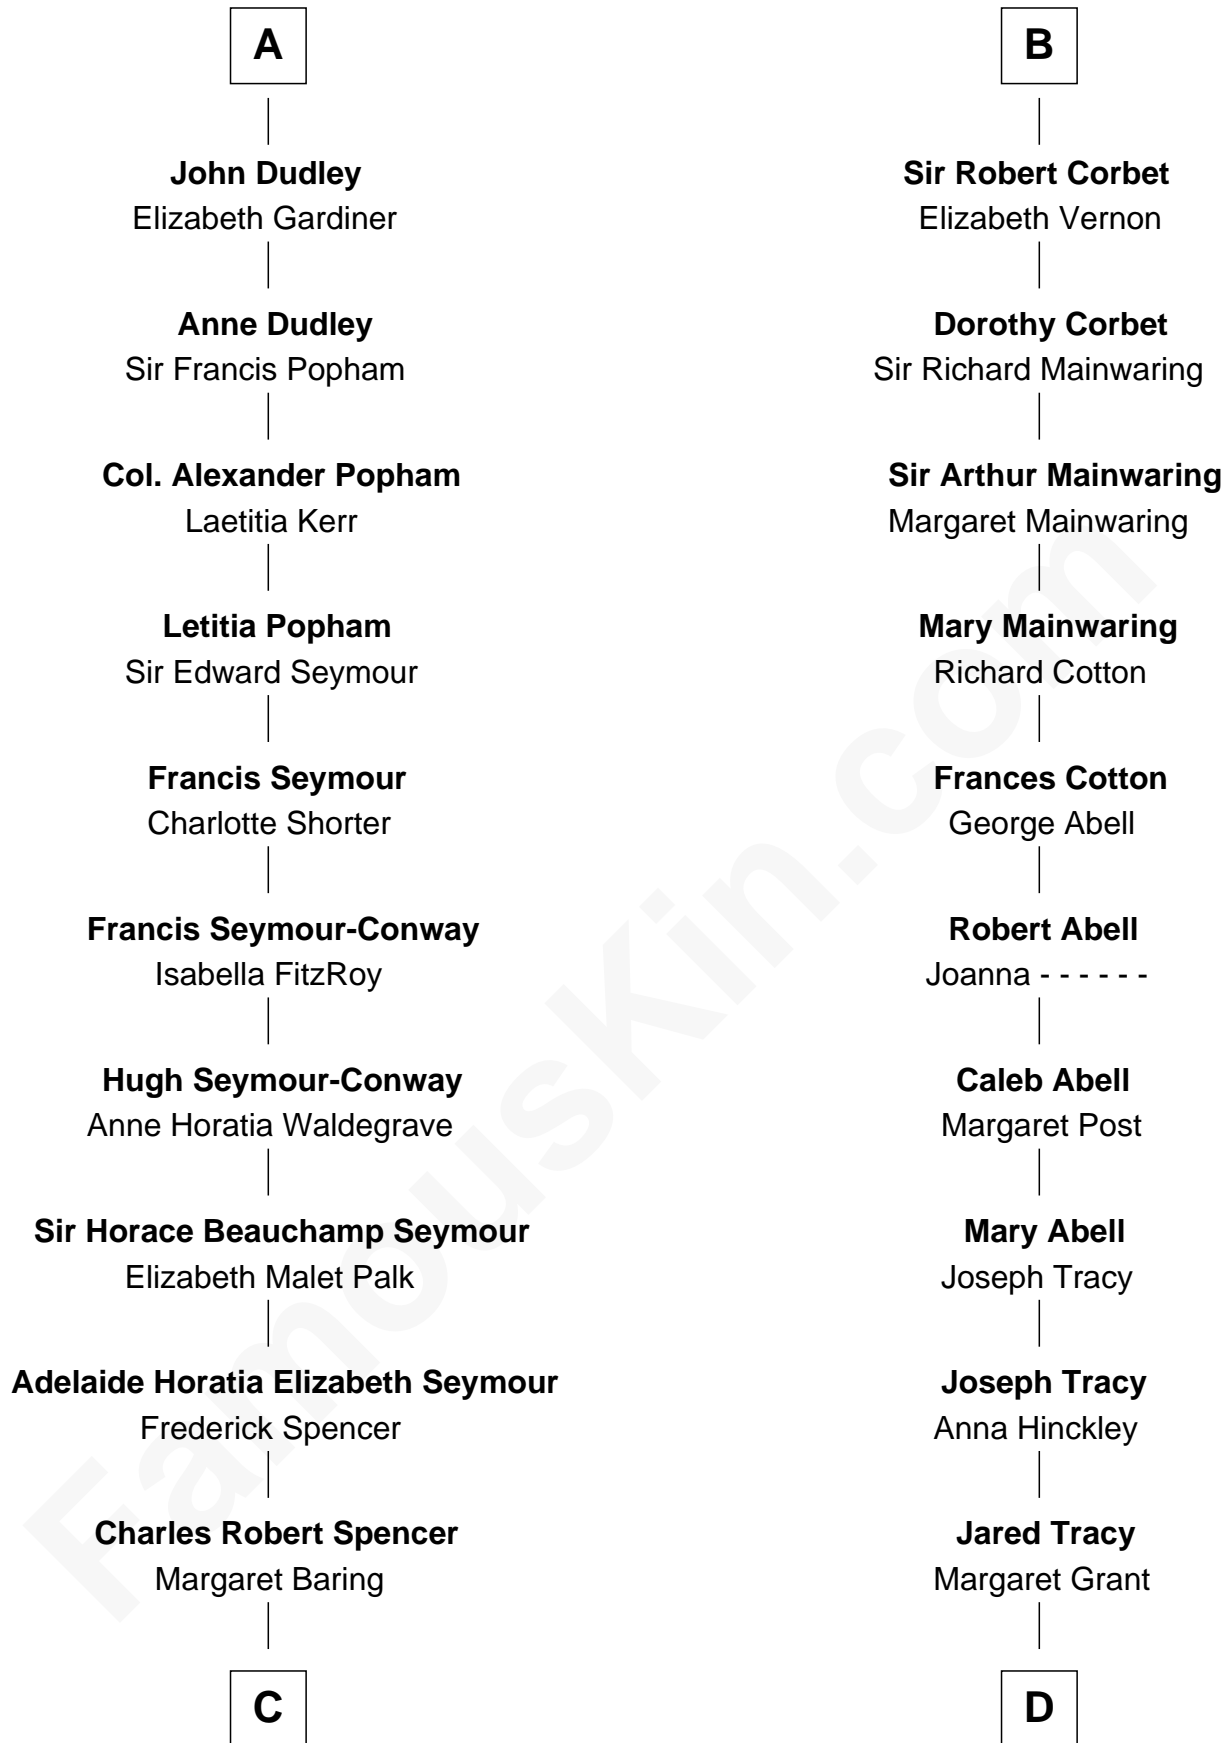

**FamousKin.com**  
**Relationship Chart of**  
**Princess Diana**  
*Princess of Wales*

19th cousin 2 times removed of

**Henry Sturgis Morgan**  
*Co-Founder of Morgan Stanley*

**C**

**Albert Edward John Spencer**  
Cynthia Elinor Beatrix Hamilton

**Edward John Spencer**  
Frances Ruth Burke Roche

**Princess Diana**  
*Princess of Wales*

**D**

**William Gedney Tracy**  
Rachel Huntington

**Charles F. Tracy**  
Louisa Kirkland

**Frances Louisa Tracy**  
John Pierpont Morgan