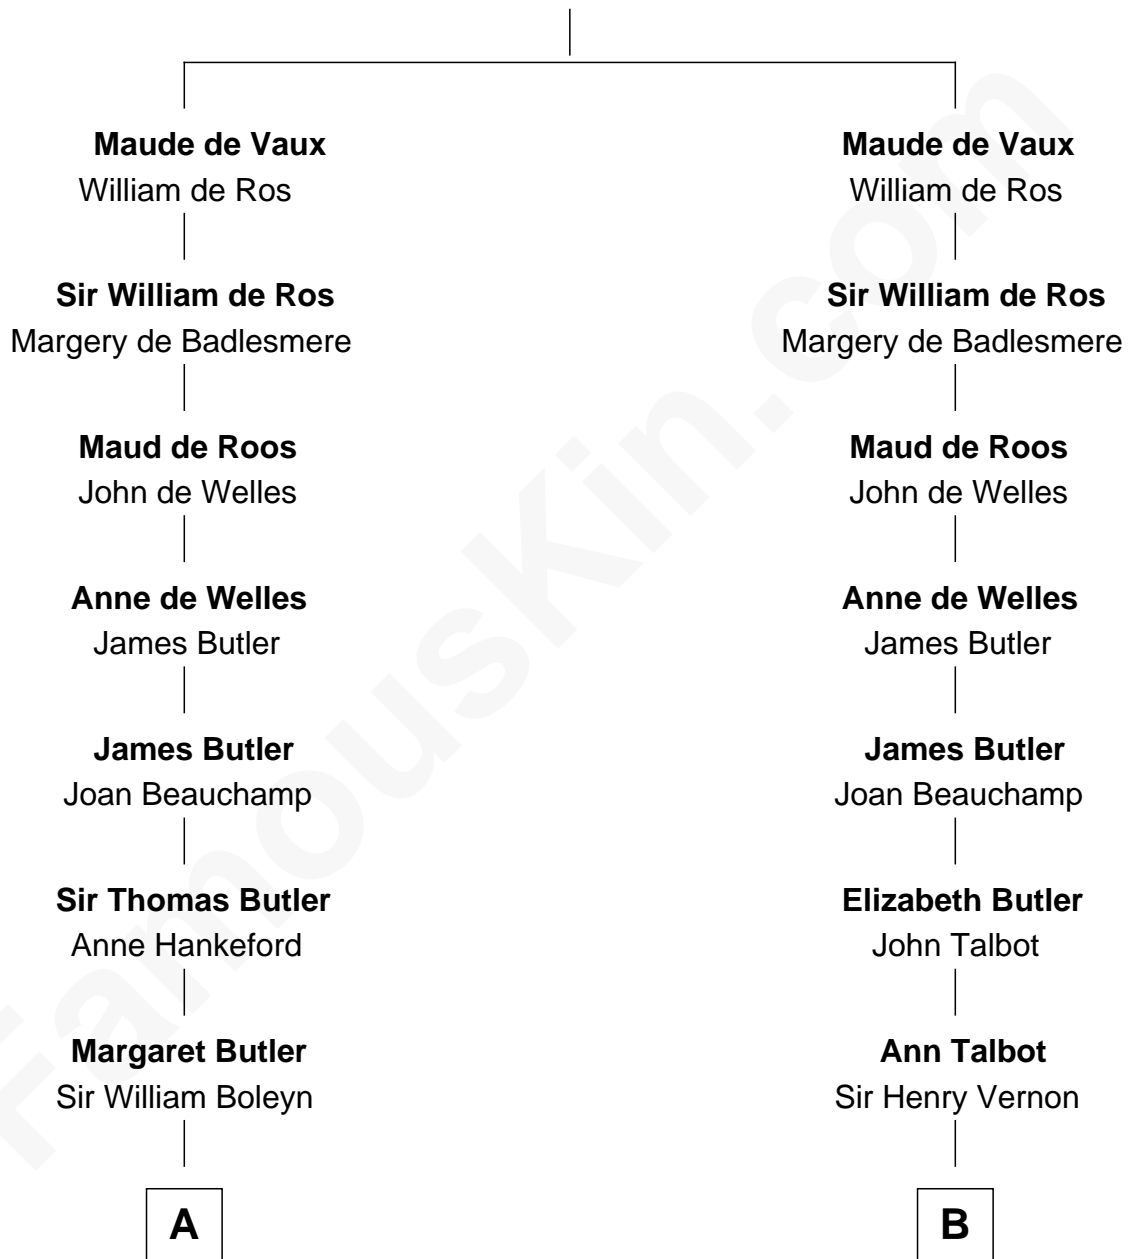

FamousKin.com Relationship Chart of

Princess Diana

Princess of Wales

21st cousin of

Henry Sturgis Morgan

Co-Founder of Morgan Stanley

John de Vaux

C

Frederick Spencer

Adelaide Horatia Elizabeth Seymour

Charles Robert Spencer

Margaret Baring

Albert Edward John Spencer

Cynthia Elinor Beatrix Hamilton

Edward John Spencer

Frances Ruth Burke Roche