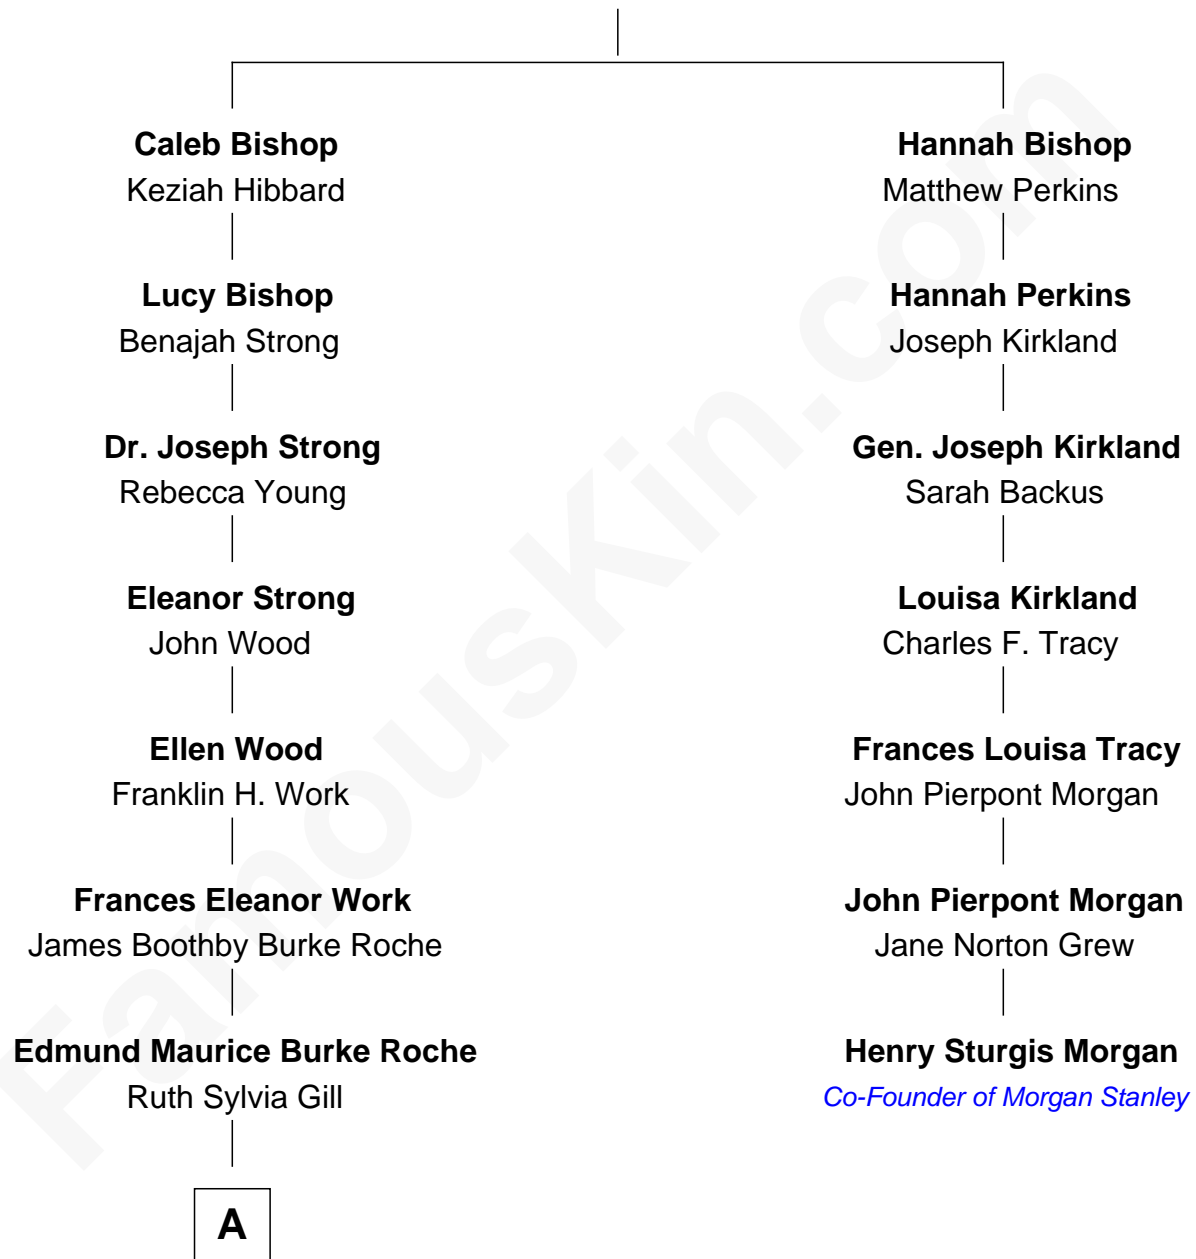

FamousKin.com Relationship Chart of

Princess Diana

Princess of Wales

6th cousin 2 times removed of

Henry Sturgis Morgan

Co-Founder of Morgan Stanley

Samuel Bishop

Sarah Fobes

A

—
Frances Ruth Burke Roche

Edward John Spencer

—
Princess Diana

Princess of Wales

FamousKin.com