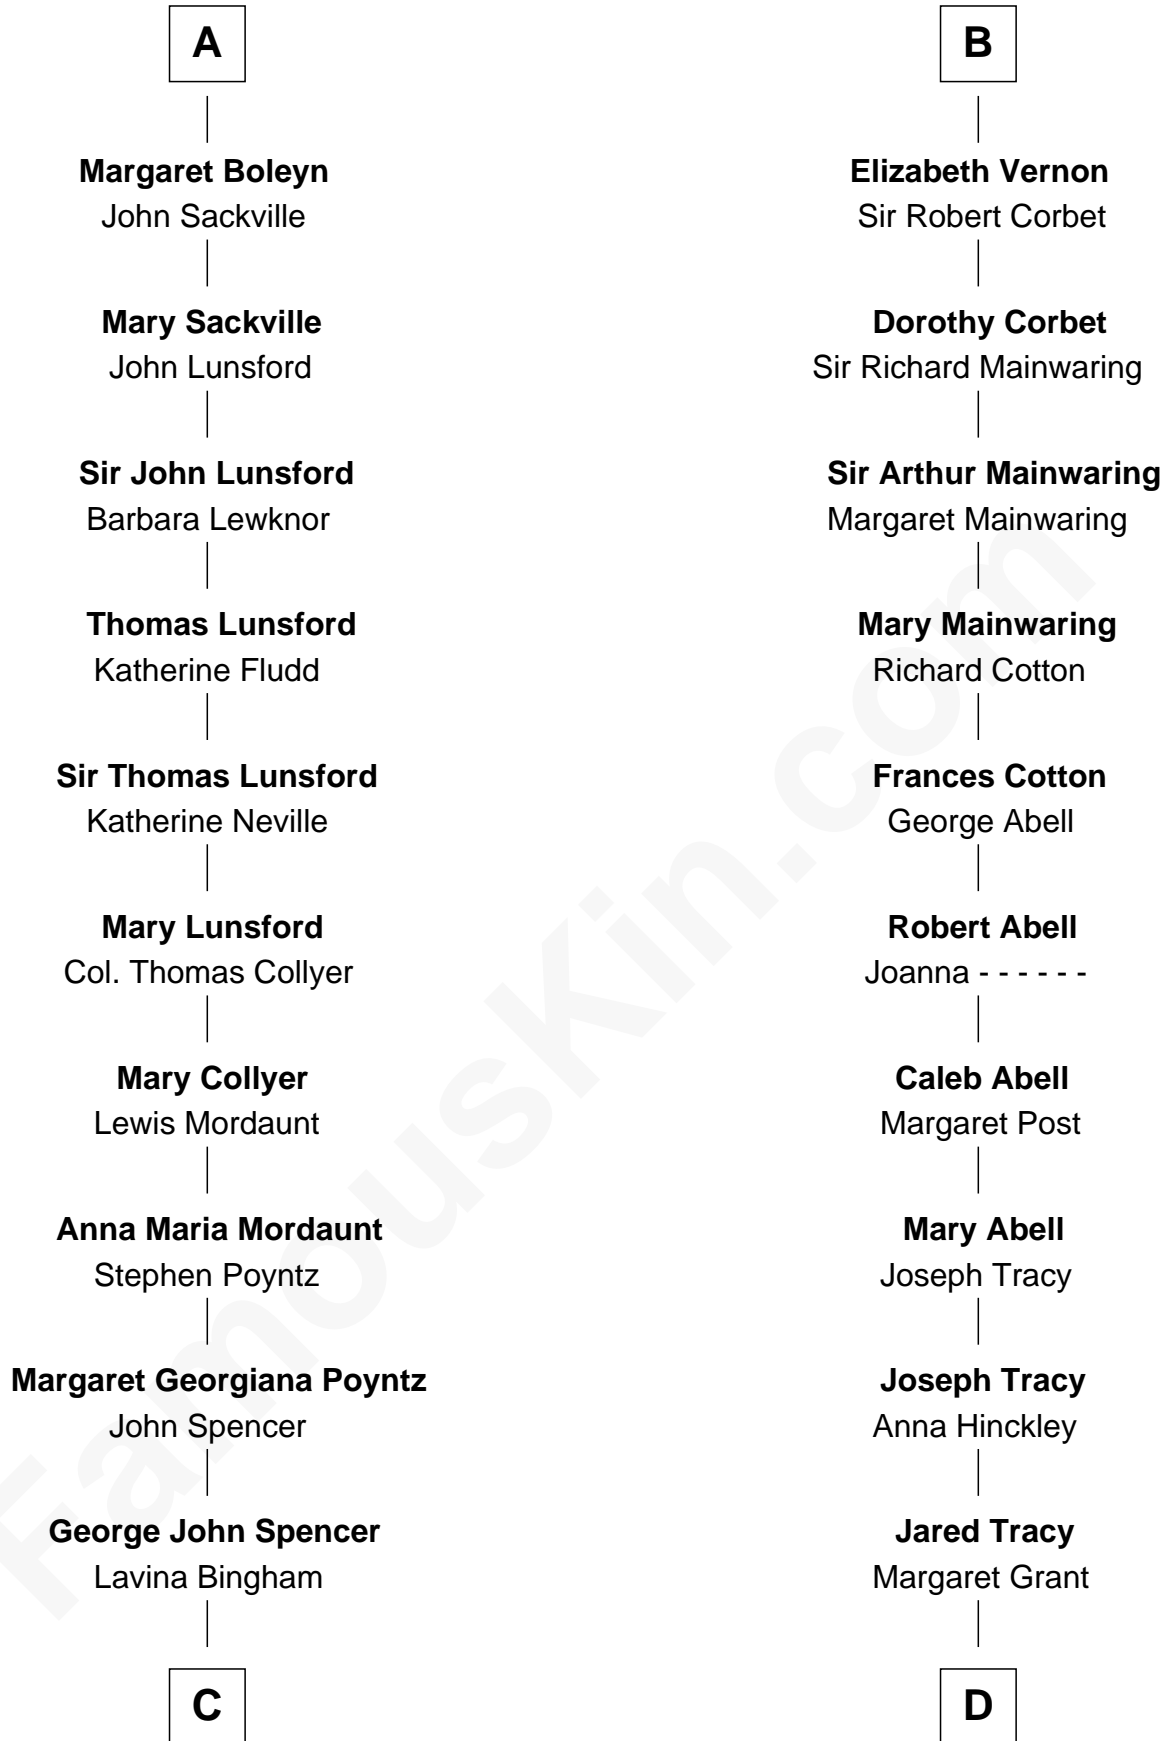

FamousKin.com Relationship Chart of

Princess Diana

Princess of Wales

21st cousin of

Henry Sturgis Morgan

Co-Founder of Morgan Stanley

Sir William de Aton

C

Frederick Spencer

Adelaide Horatia Elizabeth Seymour

Charles Robert Spencer

Margaret Baring

Albert Edward John Spencer

Cynthia Elinor Beatrix Hamilton

Edward John Spencer

Frances Ruth Burke Roche

Princess Diana

Princess of Wales

D

William Gedney Tracy

Rachel Huntington

Charles F. Tracy

Louisa Kirkland

Frances Louisa Tracy