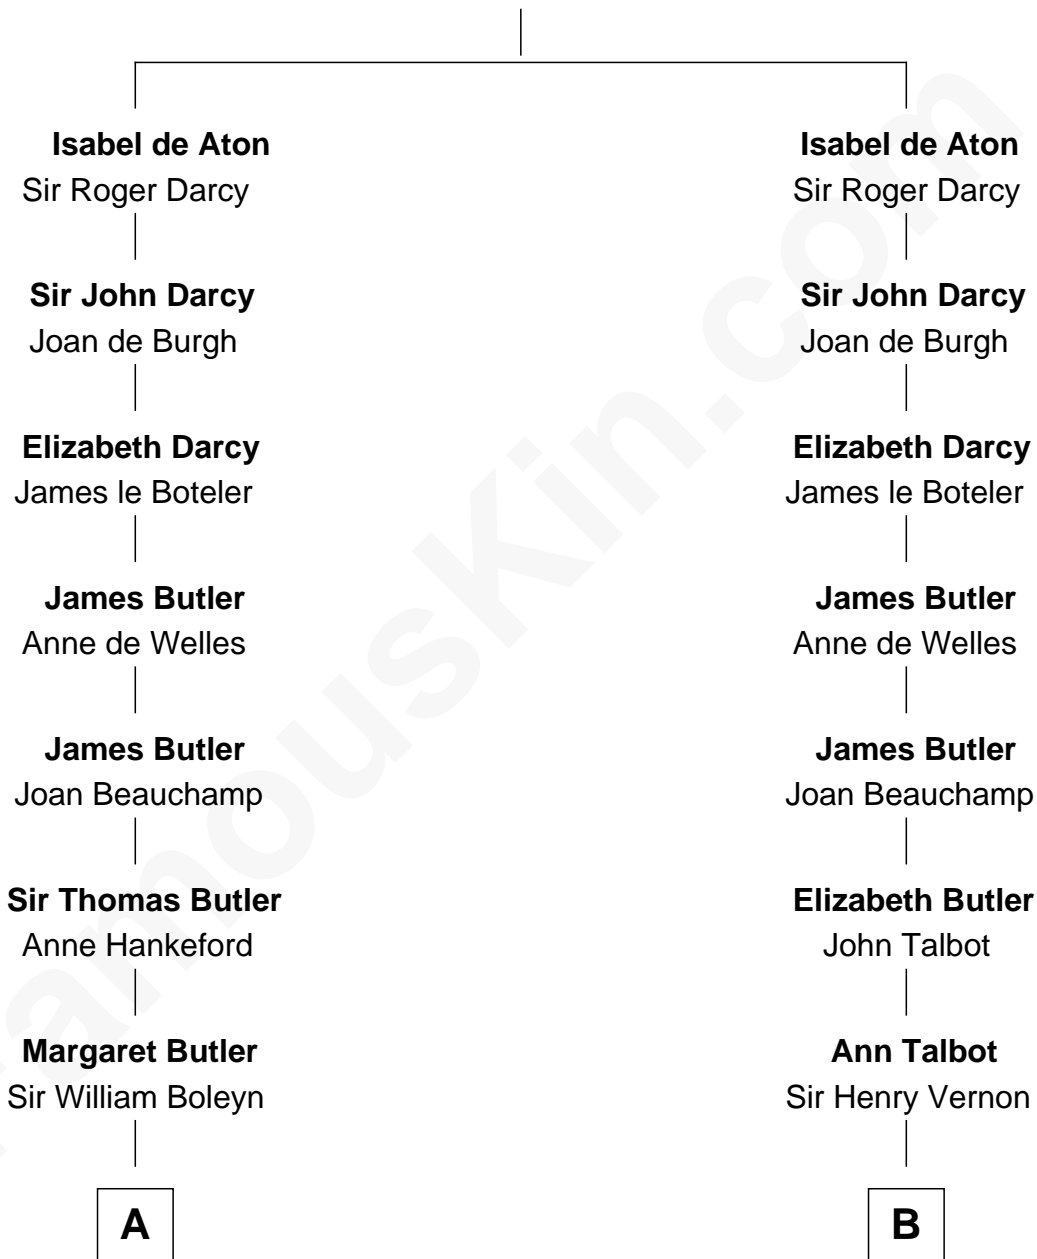

FamousKin.com Relationship Chart of

Princess Diana

Princess of Wales

21st cousin of

Henry Sturgis Morgan

Co-Founder of Morgan Stanley

Sir William de Aton

C

Frederick Spencer

Adelaide Horatia Elizabeth Seymour

Charles Robert Spencer

Margaret Baring

Albert Edward John Spencer

Cynthia Elinor Beatrix Hamilton

Edward John Spencer

Frances Ruth Burke Roche

Princess Diana

Princess of Wales

D

William Gedney Tracy

Rachel Huntington

Charles F. Tracy

Louisa Kirkland

Frances Louisa Tracy