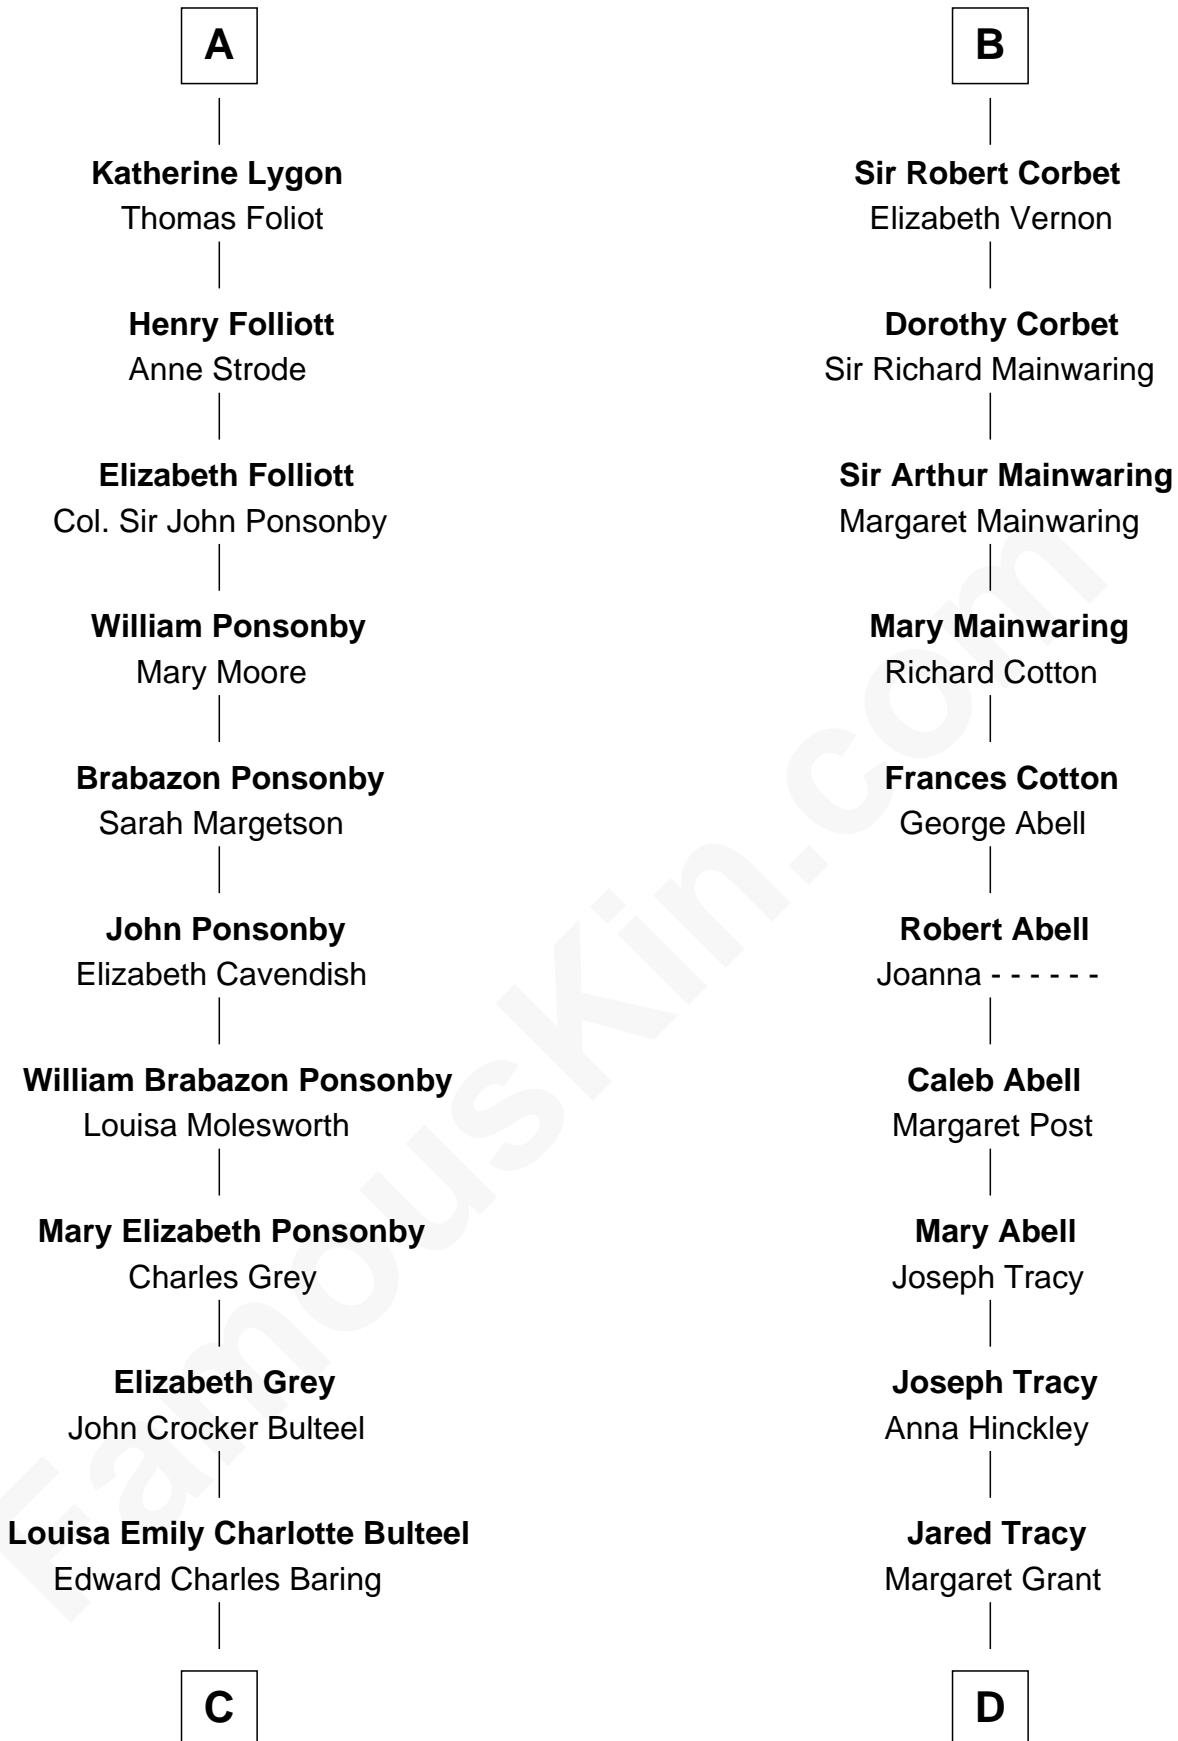

FamousKin.com

Relationship Chart of

Princess Diana

Princess of Wales

20th cousin 1 time removed of

Henry Sturgis Morgan
Co-Founder of Morgan Stanley

C

Margaret Baring
Charles Robert Spencer

Albert Edward John Spencer
Cynthia Elinor Beatrix Hamilton

Edward John Spencer
Frances Ruth Burke Roche

Princess Diana
Princess of Wales

D

William Gedney Tracy
Rachel Huntington

Charles F. Tracy
Louisa Kirkland