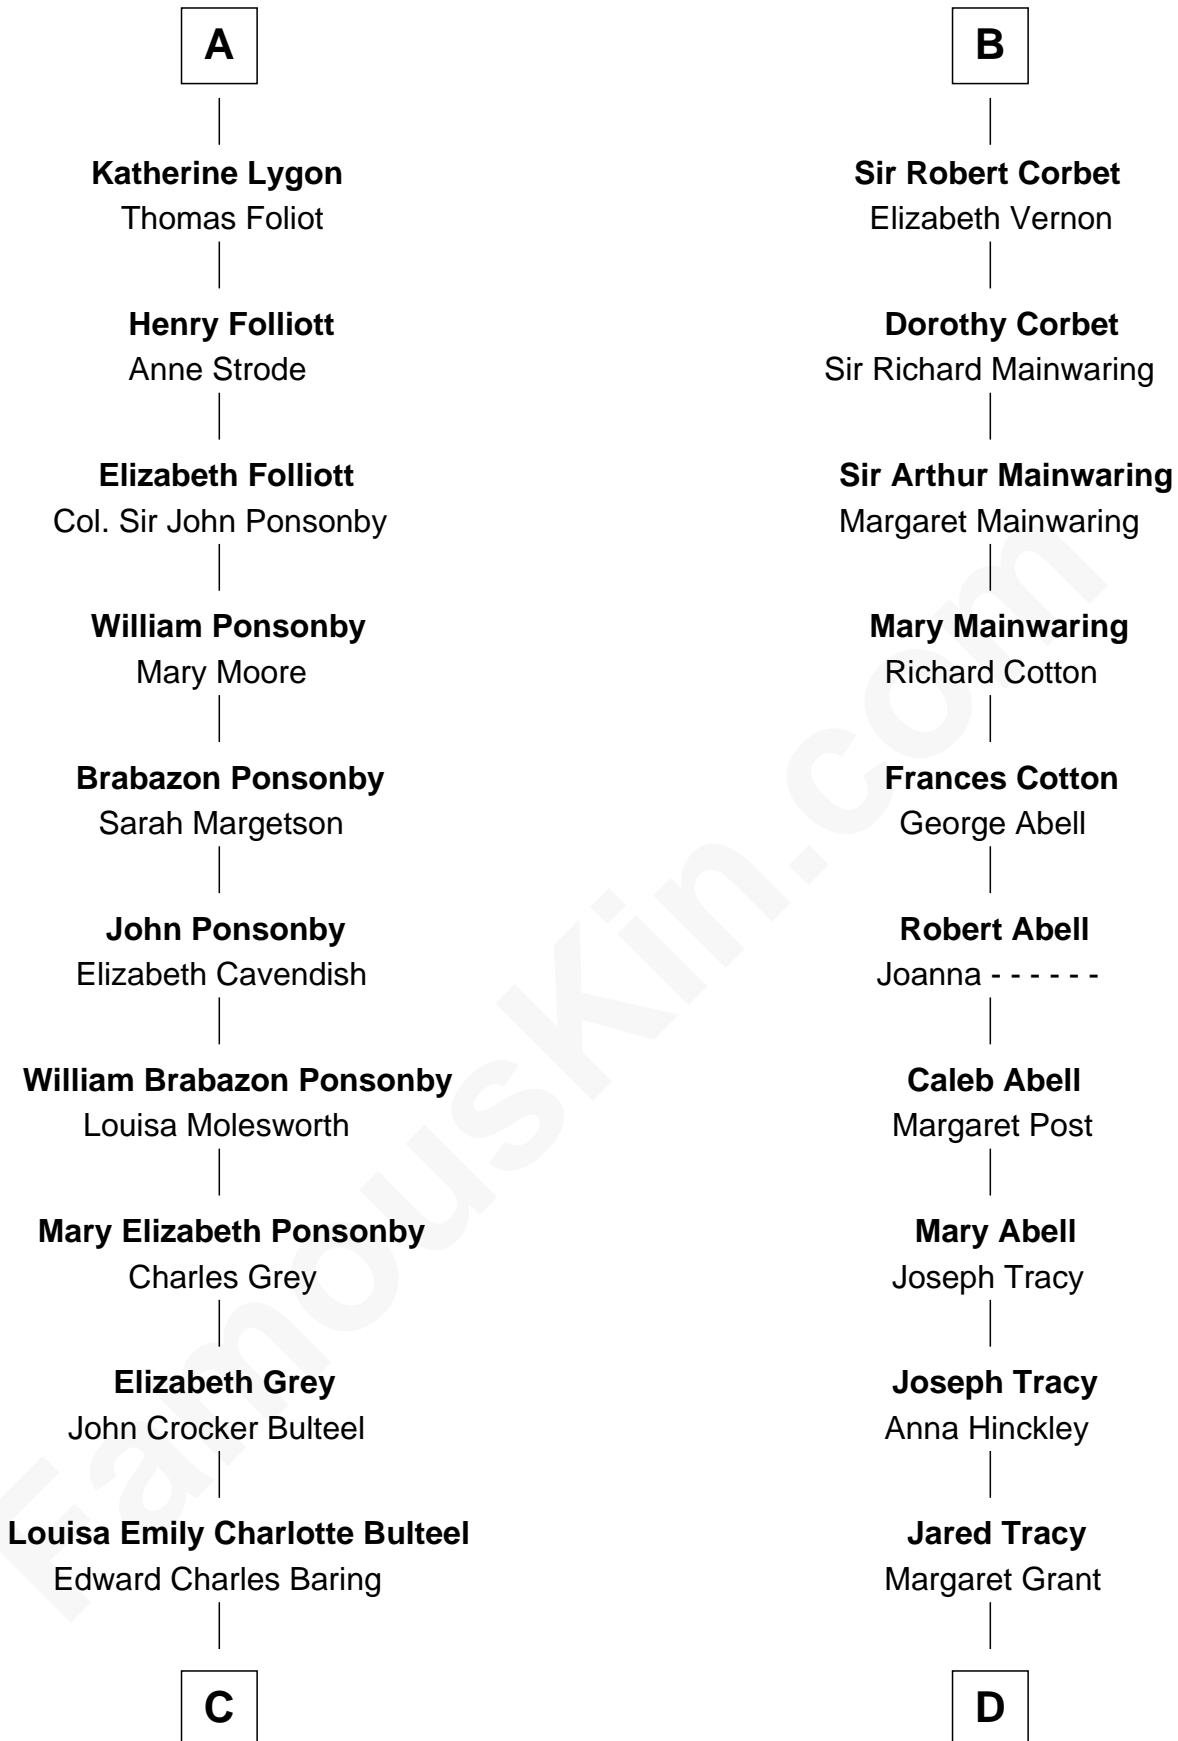

FamousKin.com
Relationship Chart of
Princess Diana
Princess of Wales

20th cousin 1 time removed of
Henry Sturgis Morgan
Co-Founder of Morgan Stanley

Sir John de Mowbray
 Aline de Braiose

C

Margaret Baring
Charles Robert Spencer

Albert Edward John Spencer
Cynthia Elinor Beatrix Hamilton

Edward John Spencer
Frances Ruth Burke Roche

Princess Diana
Princess of Wales

D

William Gedney Tracy
Rachel Huntington

Charles F. Tracy
Louisa Kirkland