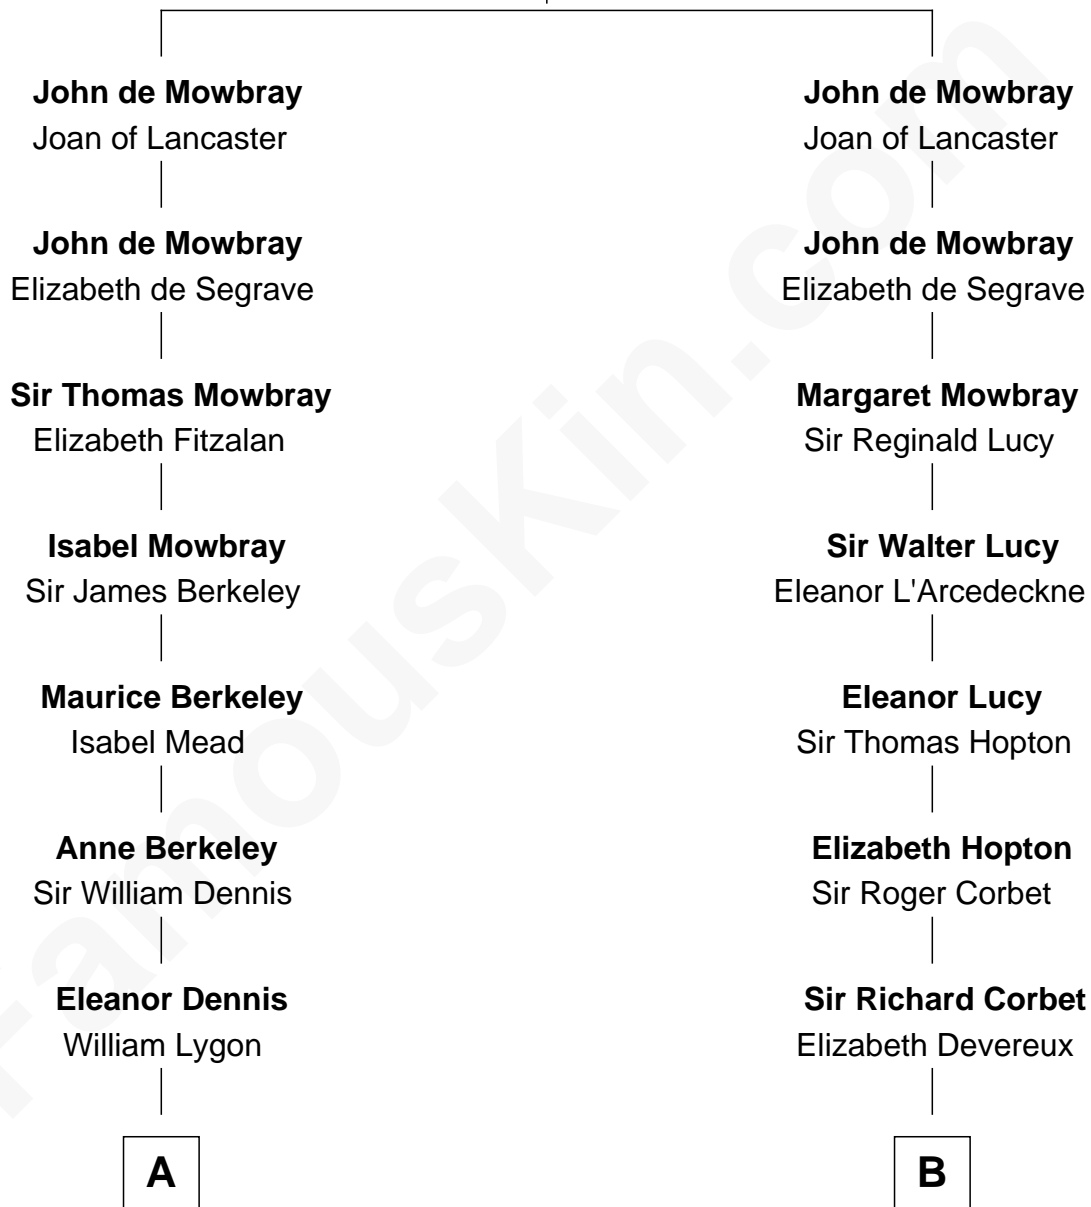

FamousKin.com
Relationship Chart of
Princess Diana
Princess of Wales

20th cousin 1 time removed of
Henry Sturgis Morgan
Co-Founder of Morgan Stanley

Sir John de Mowbray
 Aline de Braiose

C

Margaret Baring
Charles Robert Spencer

Albert Edward John Spencer
Cynthia Elinor Beatrix Hamilton

Edward John Spencer
Frances Ruth Burke Roche

Princess Diana
Princess of Wales

D

William Gedney Tracy
Rachel Huntington

Charles F. Tracy
Louisa Kirkland