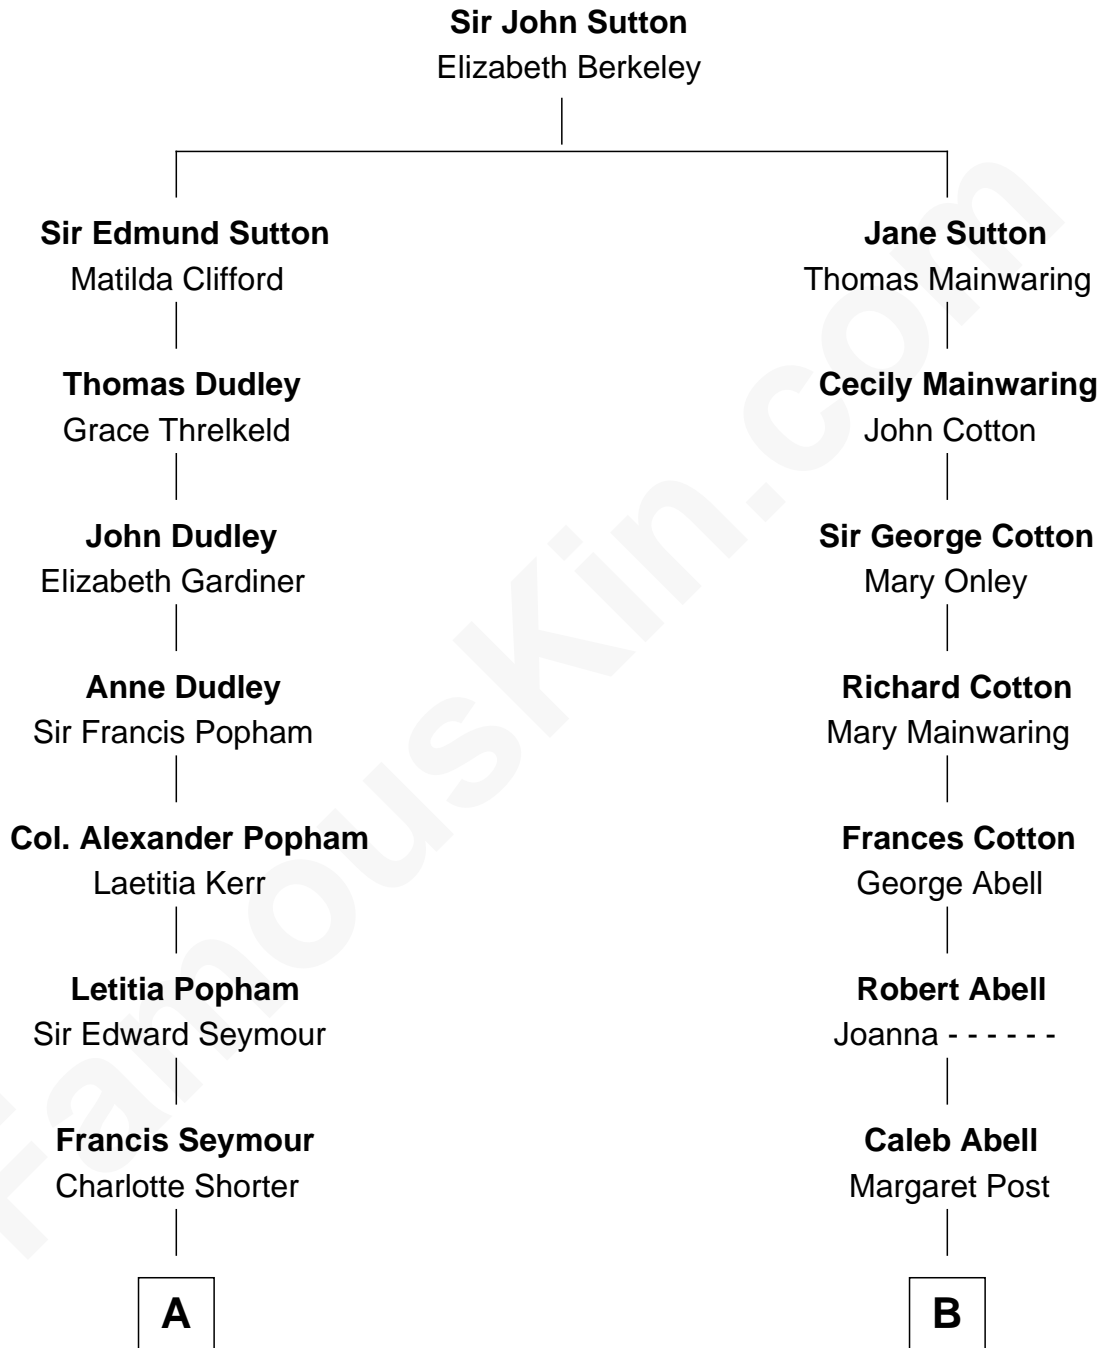

# FamousKin.com Relationship Chart of

**Princess Diana**

*Princess of Wales*

13th cousin 1 time removed of

**J.P. Morgan, Jr.**

*American Banker and Philanthropist*

**A**

**Francis Seymour-Conway**

Isabella FitzRoy

**Hugh Seymour-Conway**

Anne Horatia Waldegrave

**Sir Horace Beauchamp Seymour**

Elizabeth Malet Palk

**Adelaide Horatia Elizabeth Seymour**

Frederick Spencer

**Charles Robert Spencer**