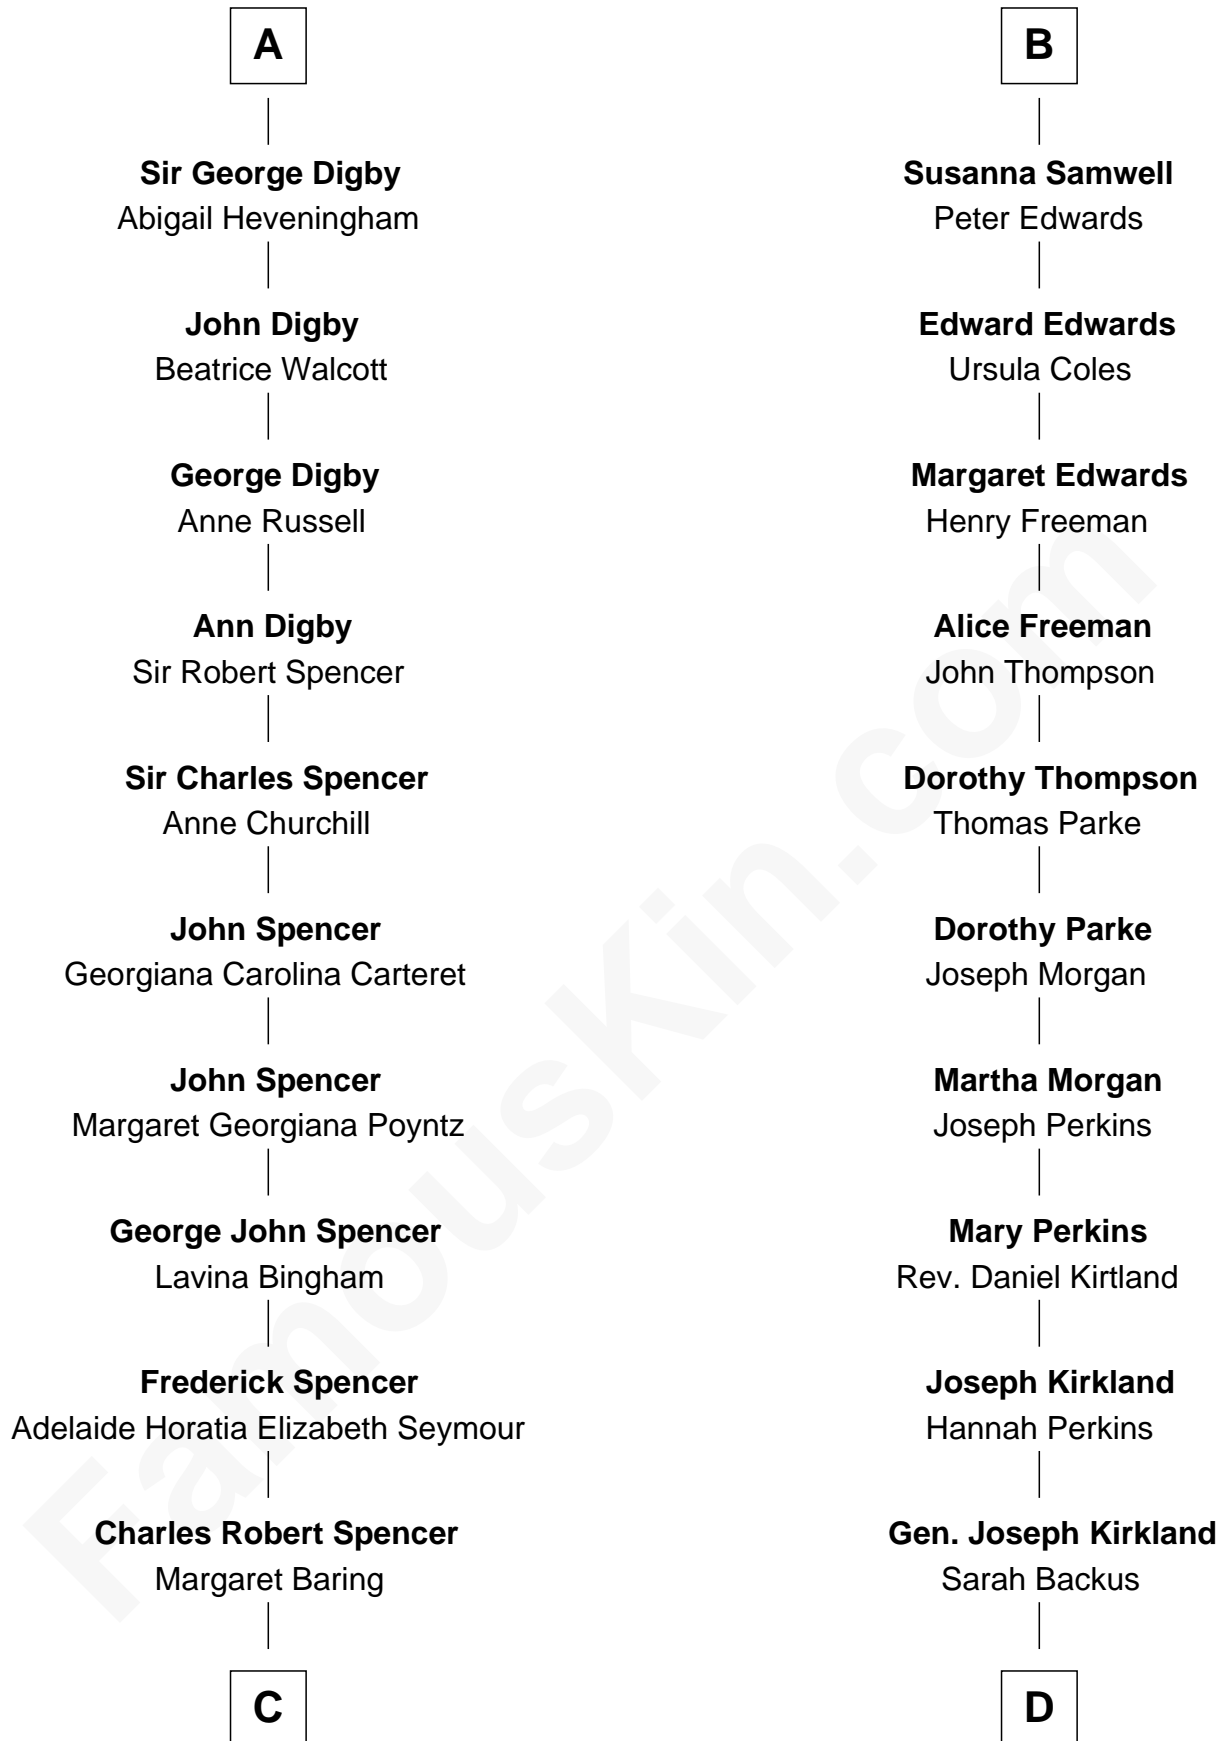

FamousKin.com Relationship Chart of

Princess Diana

Princess of Wales

19th cousin of

J.P. Morgan, Jr.

American Banker and Philanthropist

William de la Spine

Margery Durvassal

C

Albert Edward John Spencer
Cynthia Elinor Beatrix Hamilton

Edward John Spencer
Frances Ruth Burke Roche

Princess Diana
Princess of Wales

D

Louisa Kirkland
Charles F. Tracy

Frances Louisa Tracy
John Pierpont Morgan