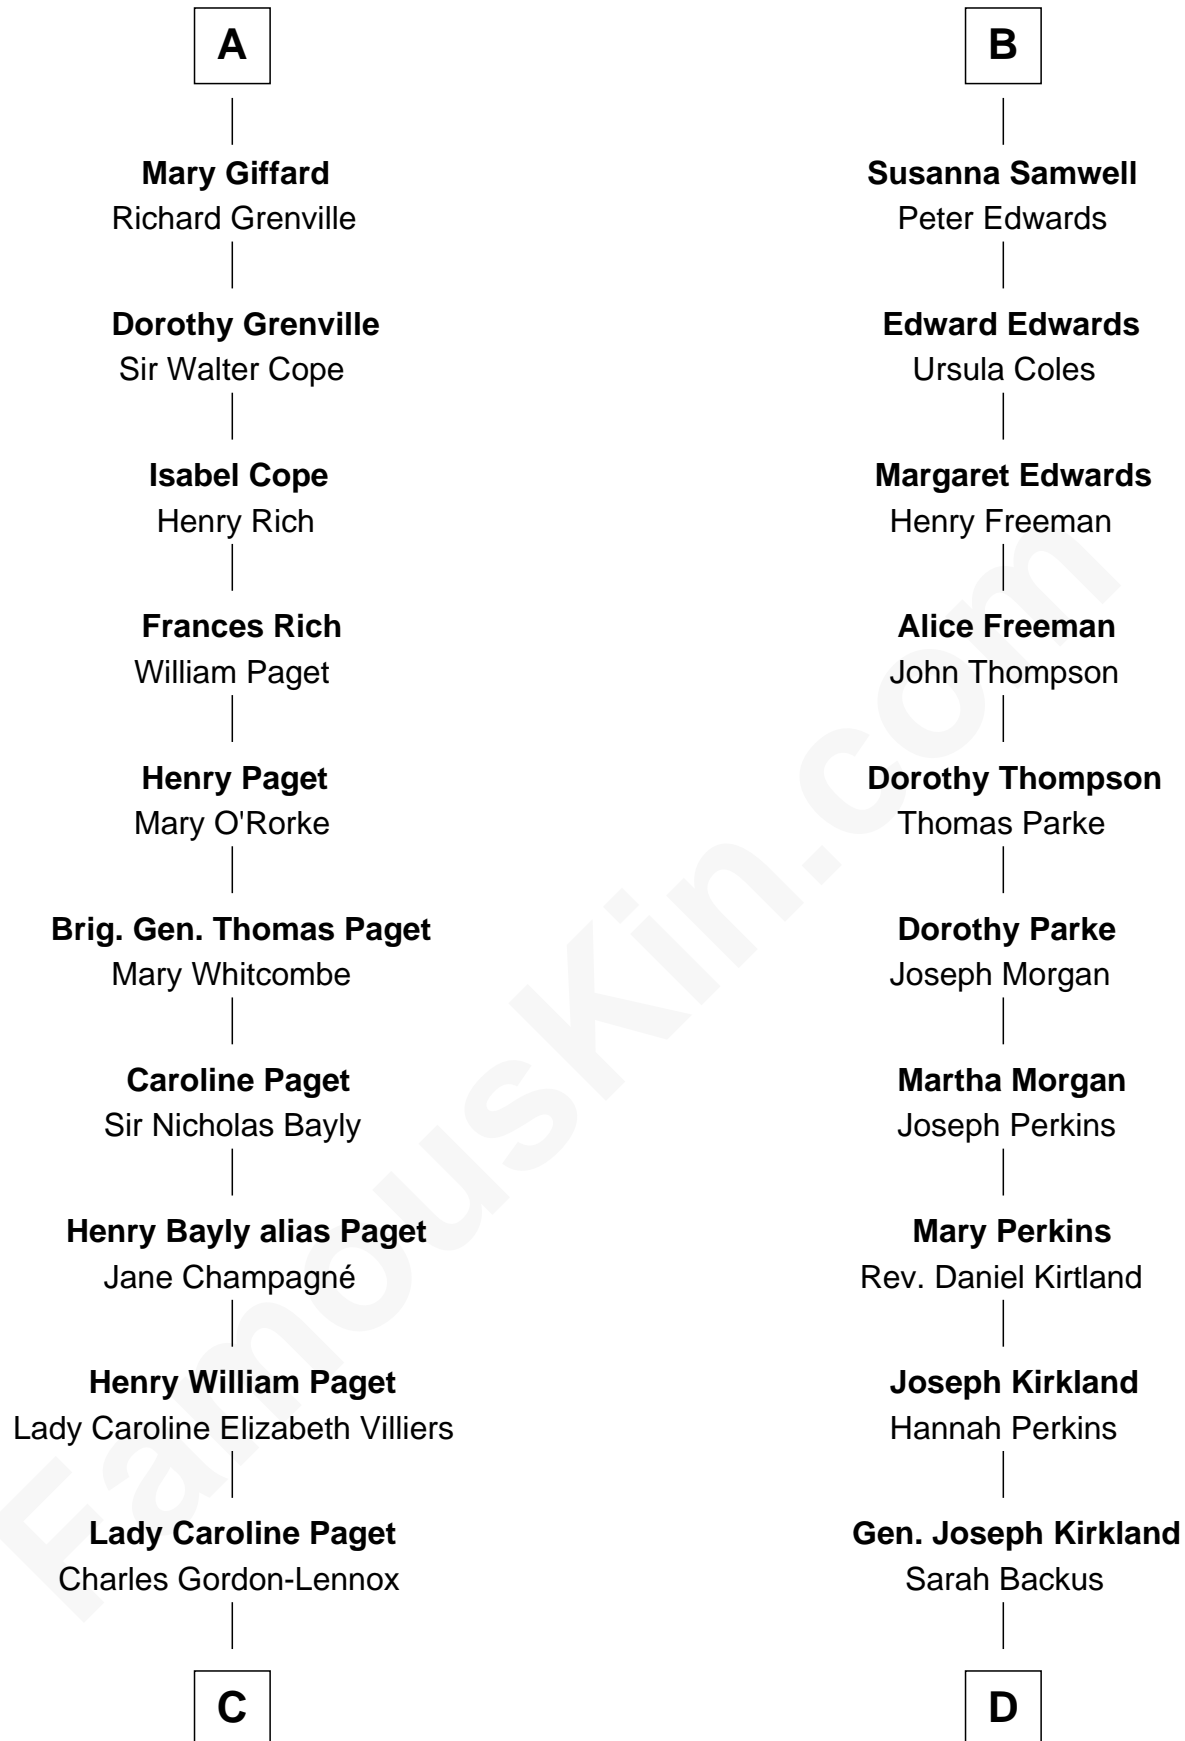

FamousKin.com
Relationship Chart of
Princess Diana
Princess of Wales

19th cousin 2 times removed of

J.P. Morgan, Jr.
American Banker and Philanthropist

C

Cecilia Catherine Gordon-Lennox

Charles George Bingham

Rosalind Cecilia Caroline Bingham

James Albert Edward Hamilton

Cynthia Elinor Beatrix Hamilton

Albert Edward John Spencer

Edward John Spencer

Frances Ruth Burke Roche

Princess Diana

Princess of Wales