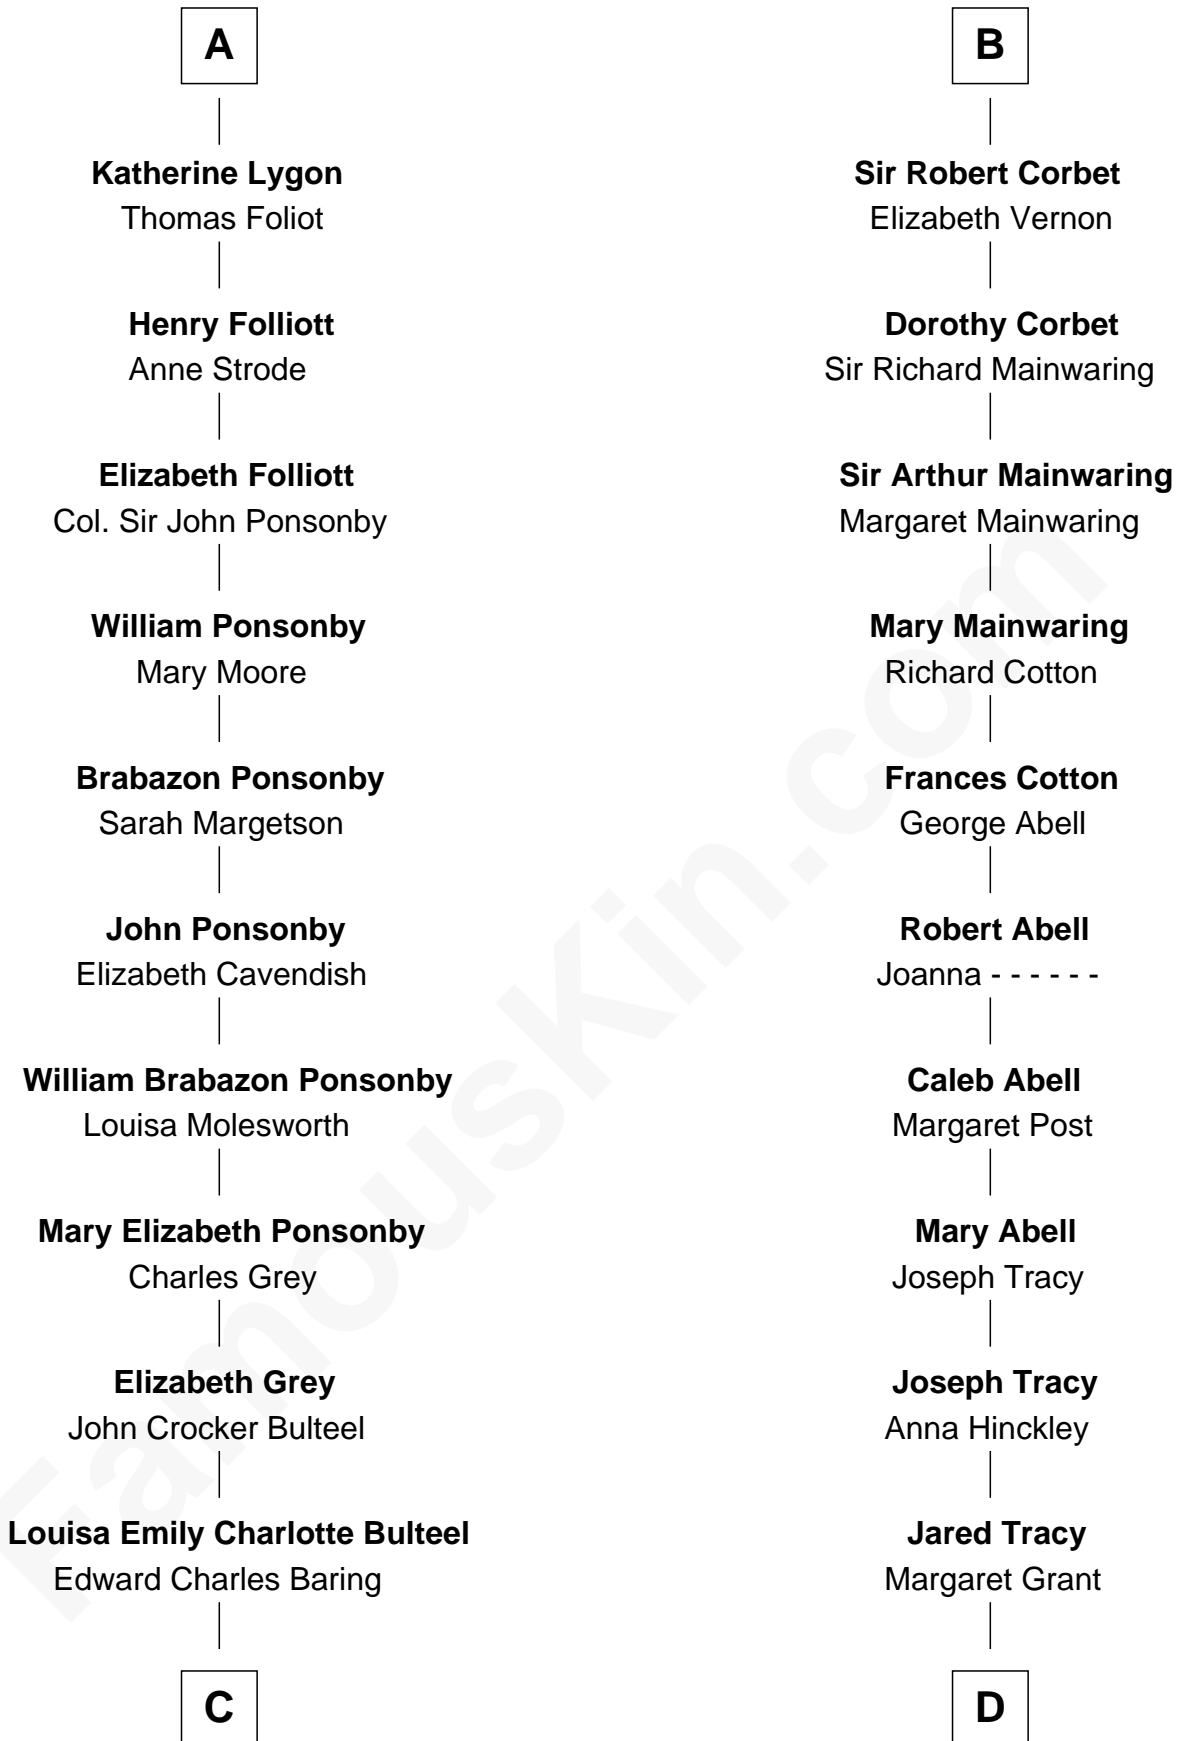

FamousKin.com Relationship Chart of

Princess Diana

Princess of Wales

20th cousin of

J.P. Morgan, Jr.

American Banker and Philanthropist

C

Margaret Baring
Charles Robert Spencer

Albert Edward John Spencer
Cynthia Elinor Beatrix Hamilton

Edward John Spencer
Frances Ruth Burke Roche

Princess Diana
Princess of Wales

D

William Gedney Tracy
Rachel Huntington

Charles F. Tracy
Louisa Kirkland