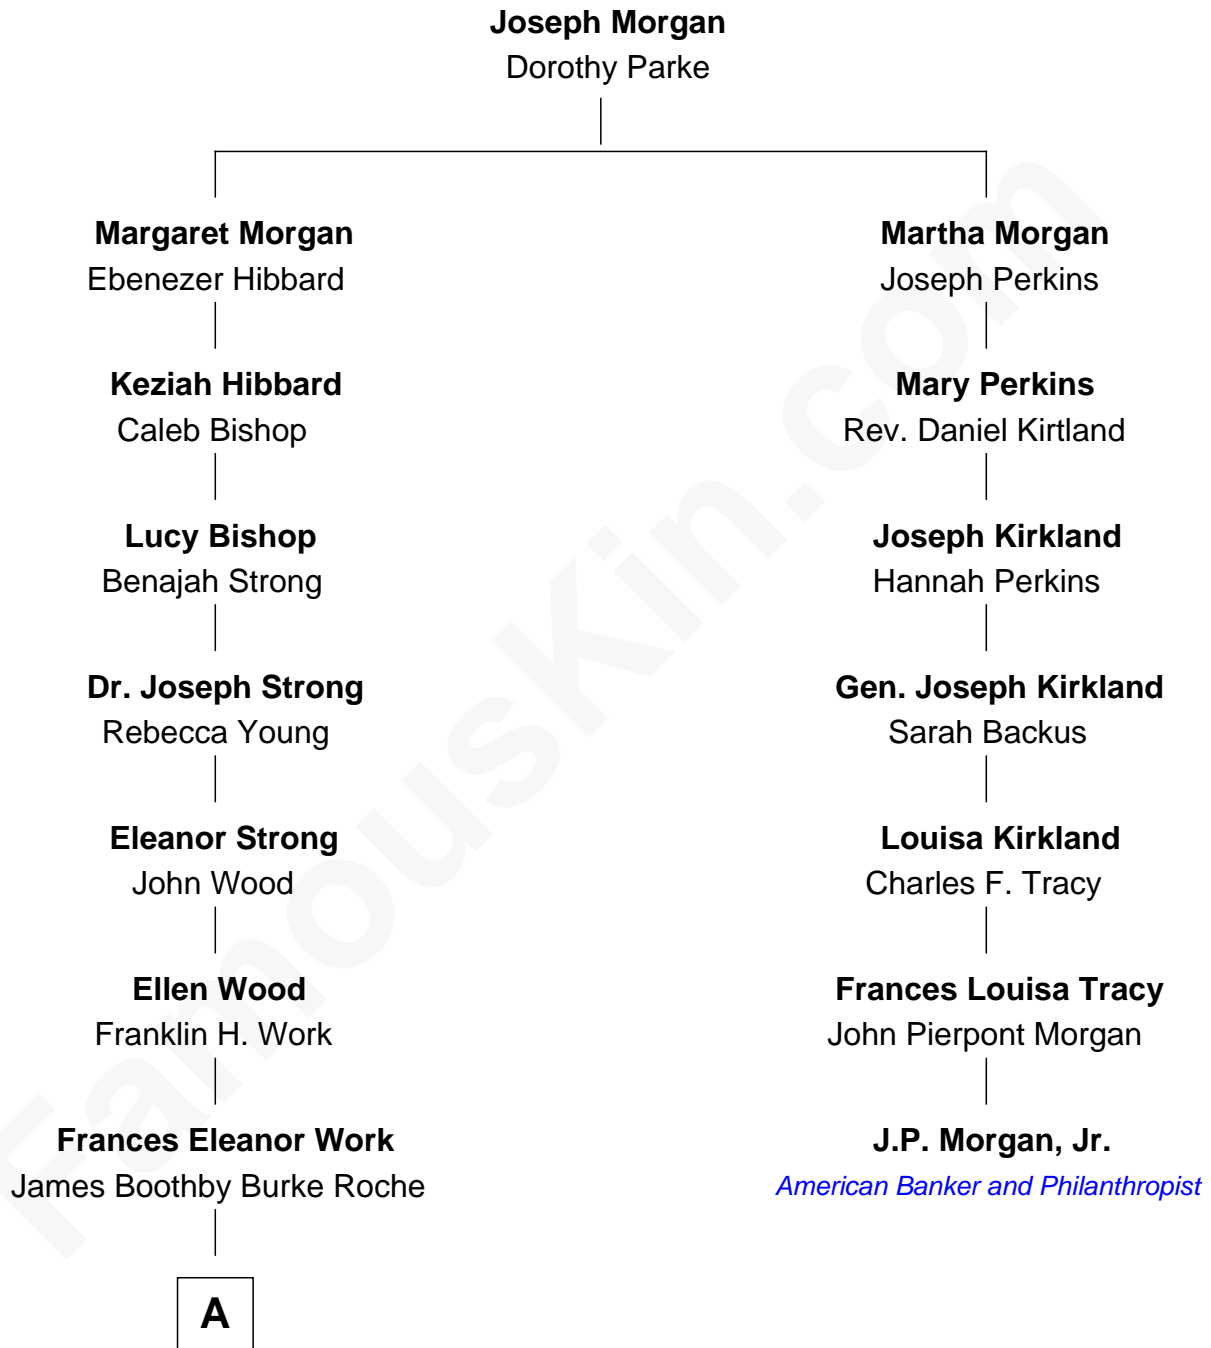

FamousKin.com Relationship Chart of

Princess Diana

Princess of Wales

6th cousin 3 times removed of

J.P. Morgan, Jr.

American Banker and Philanthropist

A

—
Edmund Maurice Burke Roche

Ruth Sylvia Gill

—
Frances Ruth Burke Roche

Edward John Spencer

—
Princess Diana

Princess of Wales

FamousKin.com