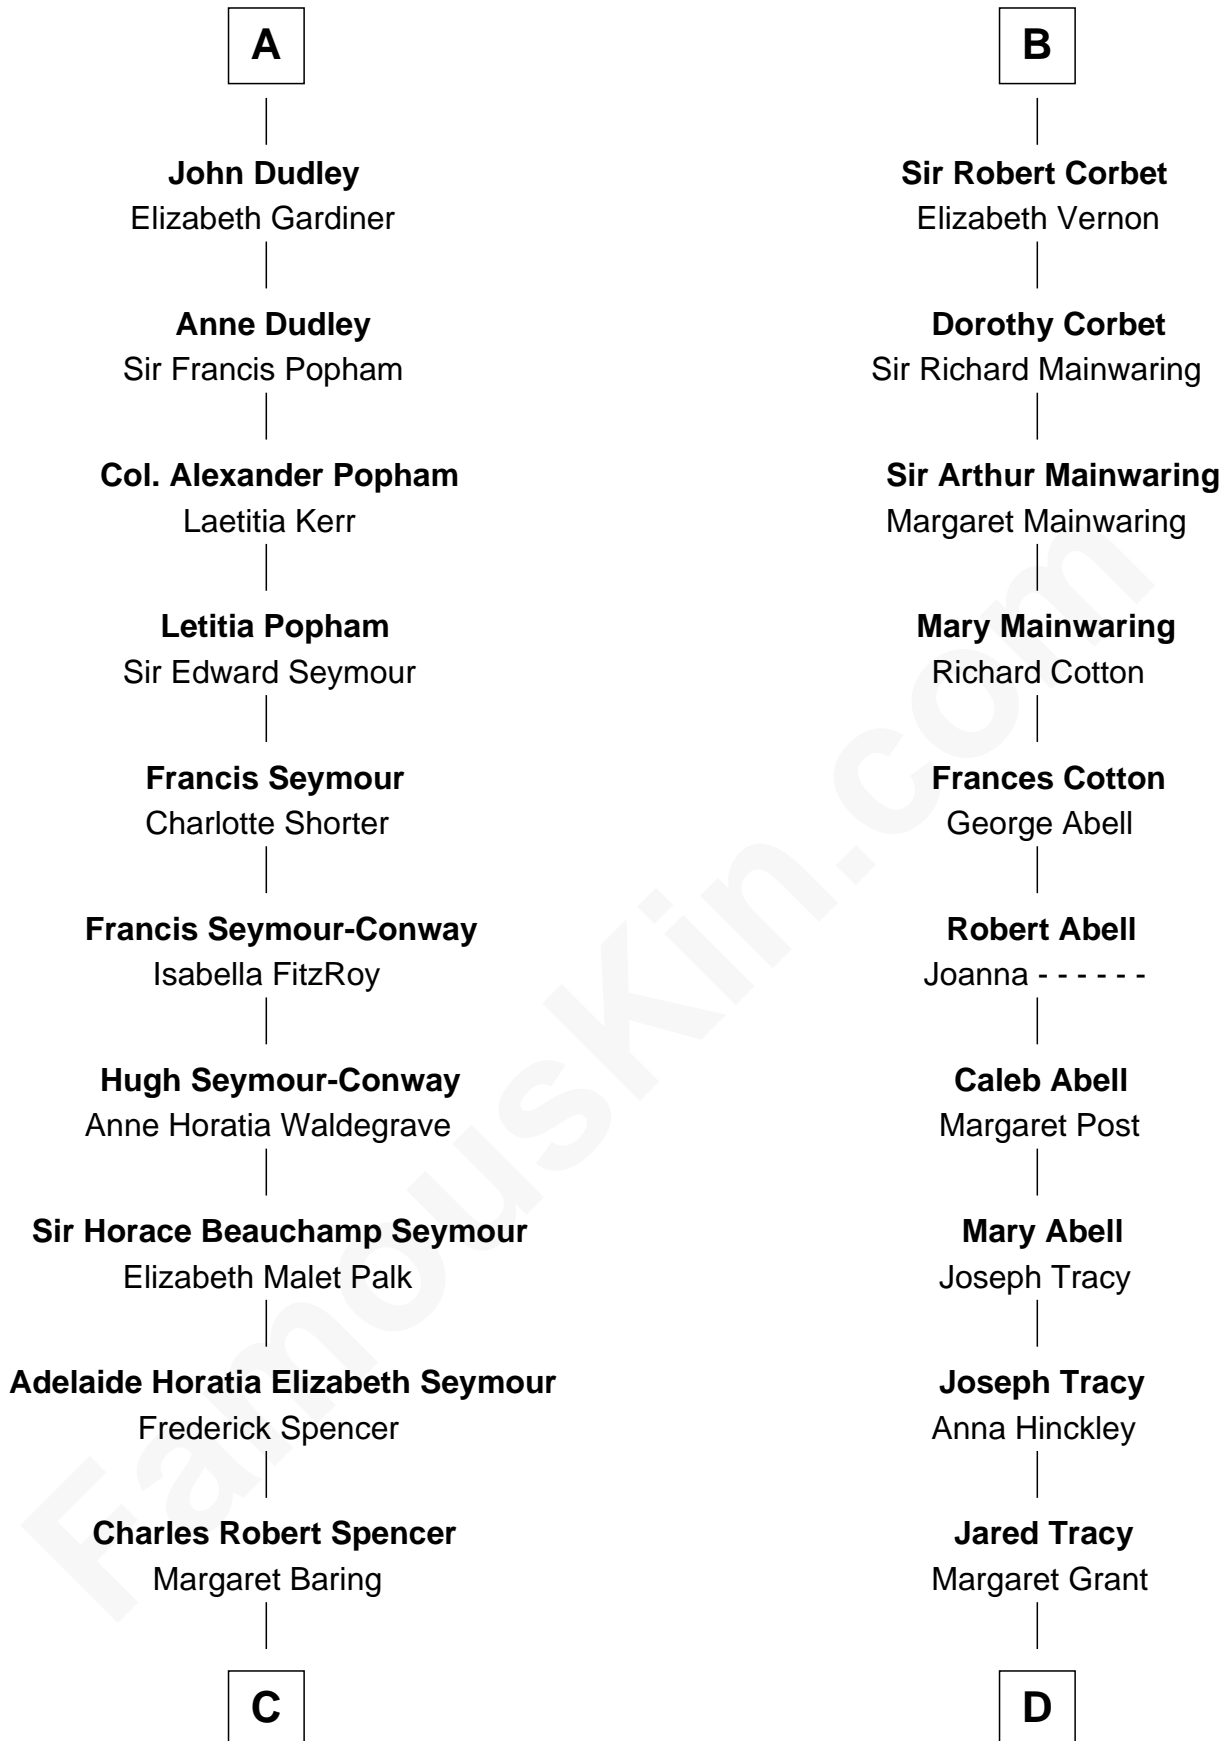

FamousKin.com Relationship Chart of

Princess Diana

Princess of Wales

19th cousin 1 time removed of

J.P. Morgan, Jr.

American Banker and Philanthropist

C

Albert Edward John Spencer
Cynthia Elinor Beatrix Hamilton

Edward John Spencer
Frances Ruth Burke Roche

Princess Diana
Princess of Wales

D

William Gedney Tracy
Rachel Huntington

Charles F. Tracy
Louisa Kirkland

Frances Louisa Tracy
John Pierpont Morgan

J.P. Morgan, Jr.
American Banker and Philanthropist