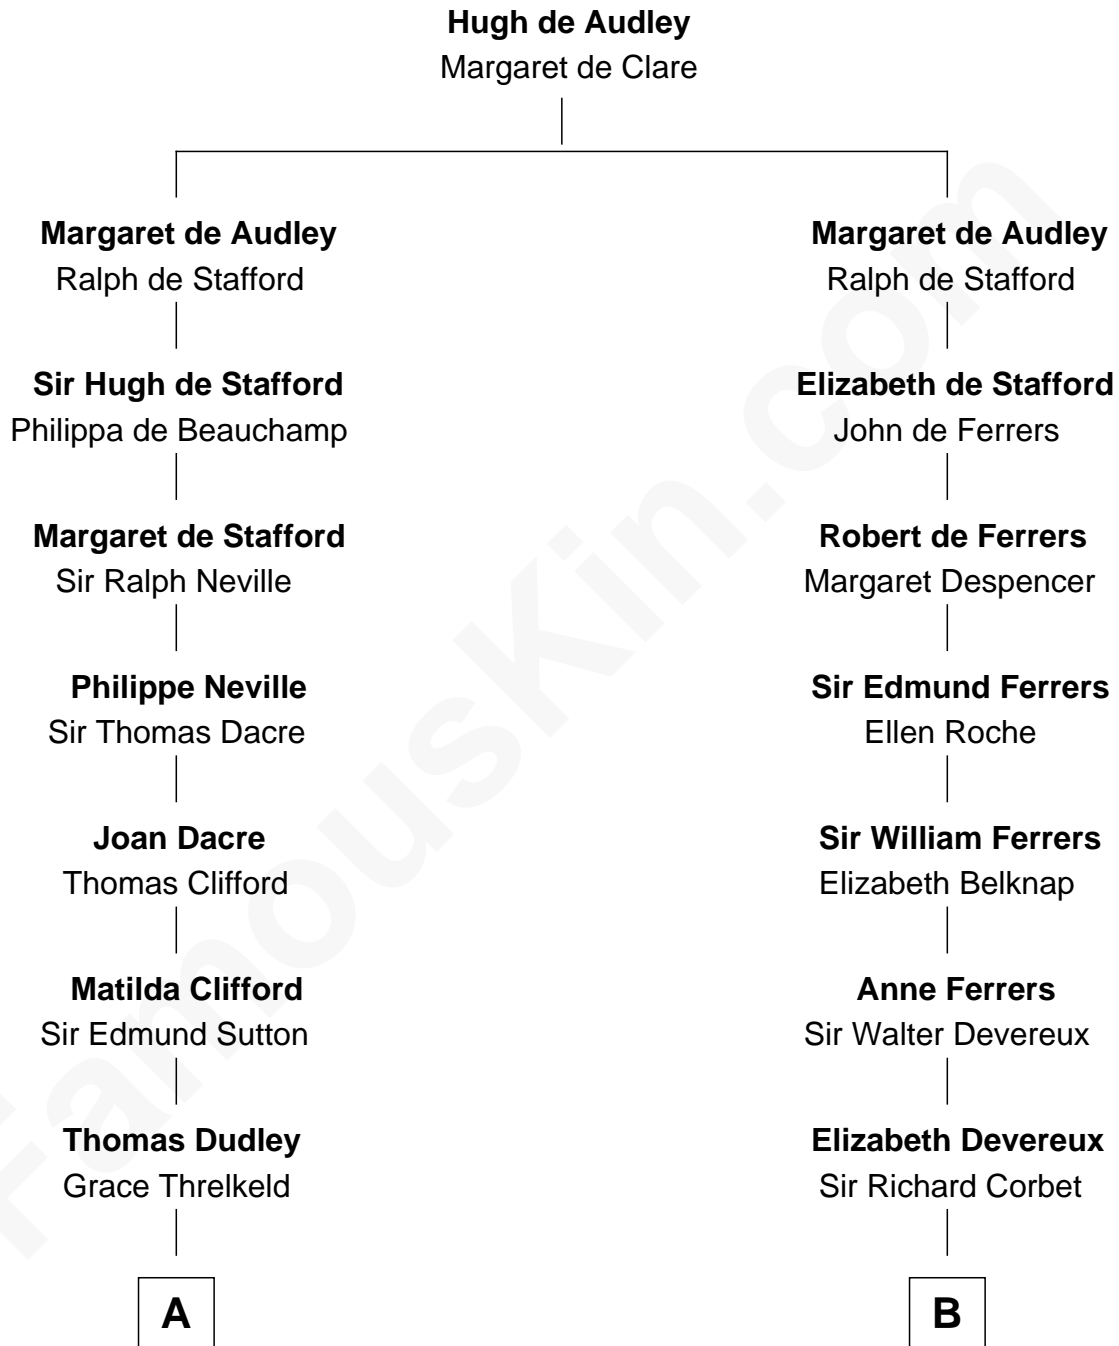

FamousKin.com Relationship Chart of

Princess Diana

Princess of Wales

19th cousin 1 time removed of

J.P. Morgan, Jr.

American Banker and Philanthropist

C

Albert Edward John Spencer
Cynthia Elinor Beatrix Hamilton

Edward John Spencer
Frances Ruth Burke Roche

Princess Diana
Princess of Wales

D

William Gedney Tracy
Rachel Huntington

Charles F. Tracy
Louisa Kirkland

Frances Louisa Tracy
John Pierpont Morgan

J.P. Morgan, Jr.
American Banker and Philanthropist