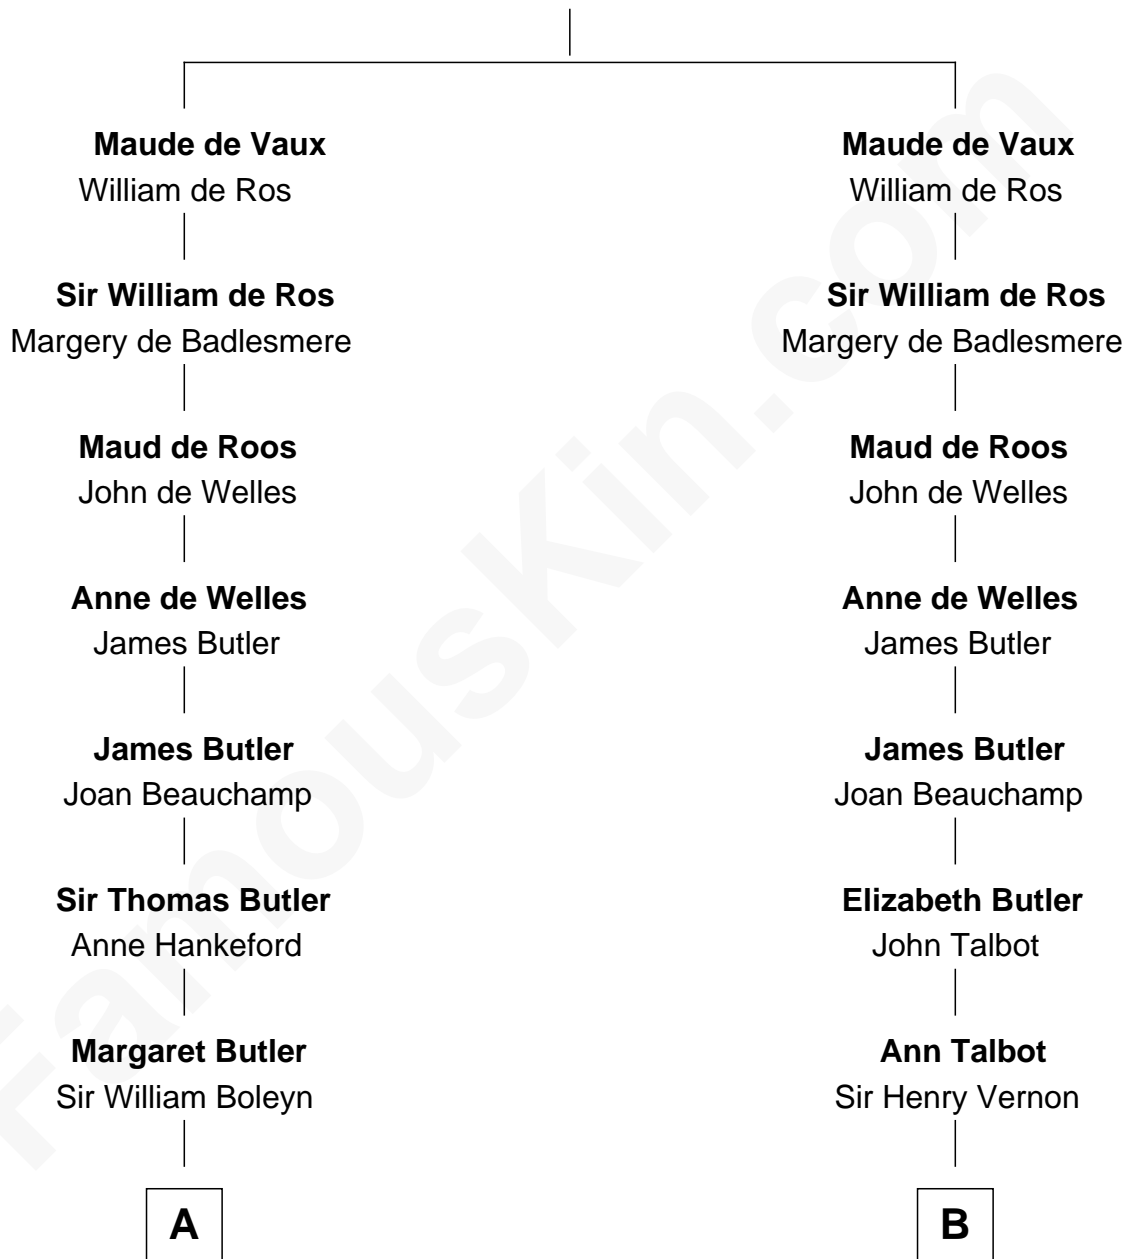

**FamousKin.com**  
**Relationship Chart of**  
**Princess Diana**  
*Princess of Wales*

20th cousin 1 time removed of

**J.P. Morgan, Jr.**  
*American Banker and Philanthropist*

**John de Vaux**

-----

**C**

**Frederick Spencer**

Adelaide Horatia Elizabeth Seymour

**Charles Robert Spencer**

Margaret Baring

**Albert Edward John Spencer**

Cynthia Elinor Beatrix Hamilton

**Edward John Spencer**

Frances Ruth Burke Roche

**Princess Diana**

*Princess of Wales*

**D**

**William Gedney Tracy**

Rachel Huntington

**Charles F. Tracy**

Louisa Kirkland

**Frances Louisa Tracy**