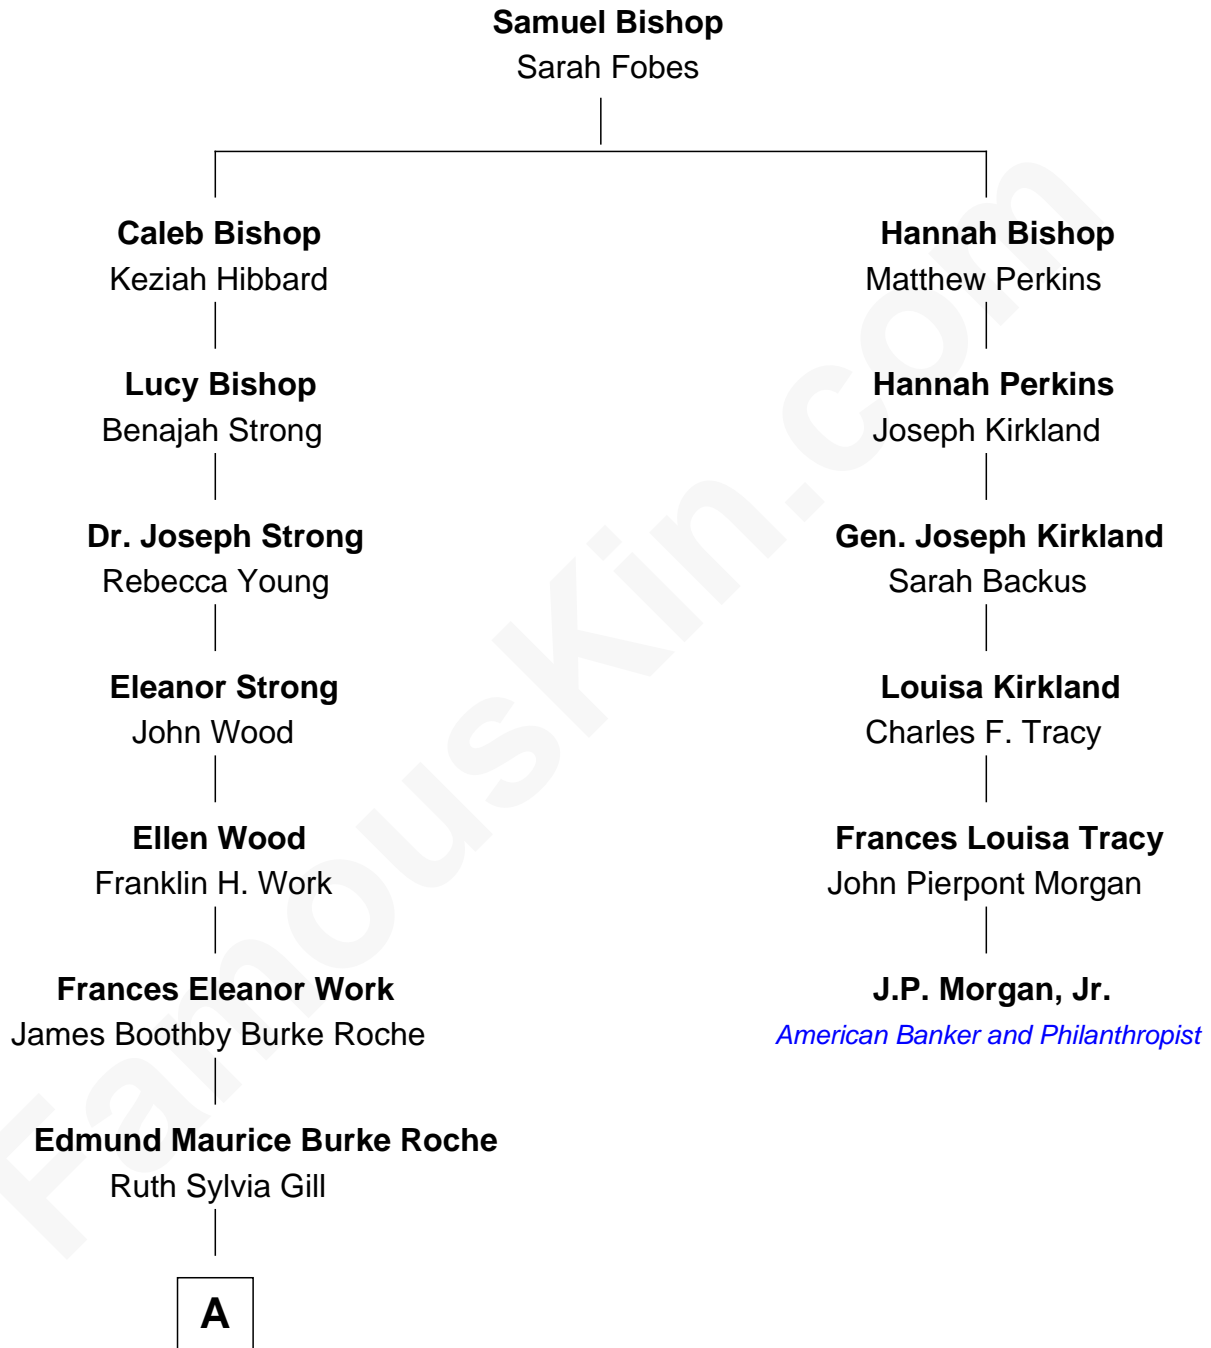

# FamousKin.com Relationship Chart of

**Princess Diana**

*Princess of Wales*

5th cousin 3 times removed of

**J.P. Morgan, Jr.**

*American Banker and Philanthropist*

**A**

—  
**Frances Ruth Burke Roche**

Edward John Spencer

—  
**Princess Diana**

*Princess of Wales*

FamousKin.com