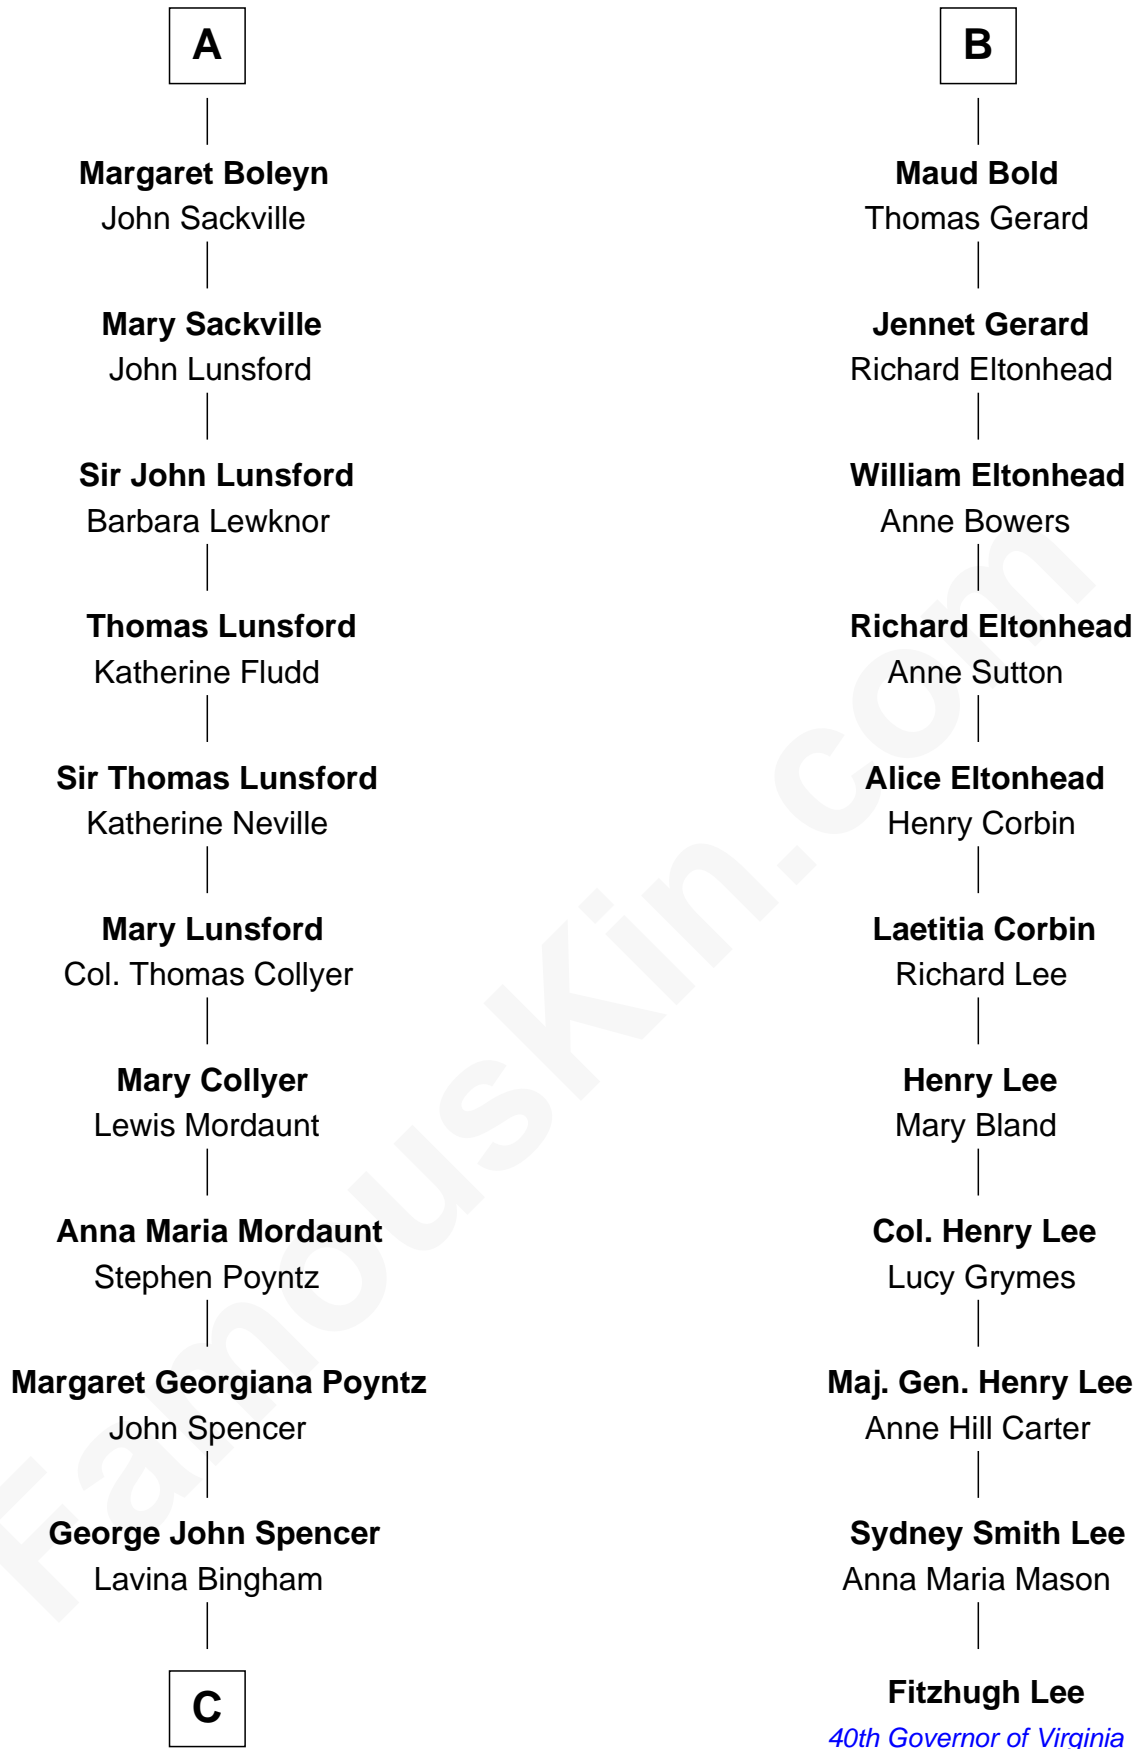

FamousKin.com Relationship Chart of

Princess Diana

Princess of Wales

17th cousin 4 times removed of

Fitzhugh Lee

40th Governor of Virginia

Humphrey de Bohun

Maud de Fiennes

Elizabeth Plantagenet

Sir William de Bohun

Elizabeth de Badlesmere

Elizabeth de Bohun

Sir Richard Fitzalan

Elizabeth Fitzalan

Sir Robert Goushill

Joan Goushill

Sir Thomas Stanley

Katherine Stanley

Sir John Savage

Dulcia Savage

Sir Henry Bold

B

C

—
Frederick Spencer

Adelaide Horatia Elizabeth Seymour

—
Charles Robert Spencer

Margaret Baring

—
Albert Edward John Spencer

Cynthia Elinor Beatrix Hamilton

—
Edward John Spencer

Frances Ruth Burke Roche

—
Princess Diana