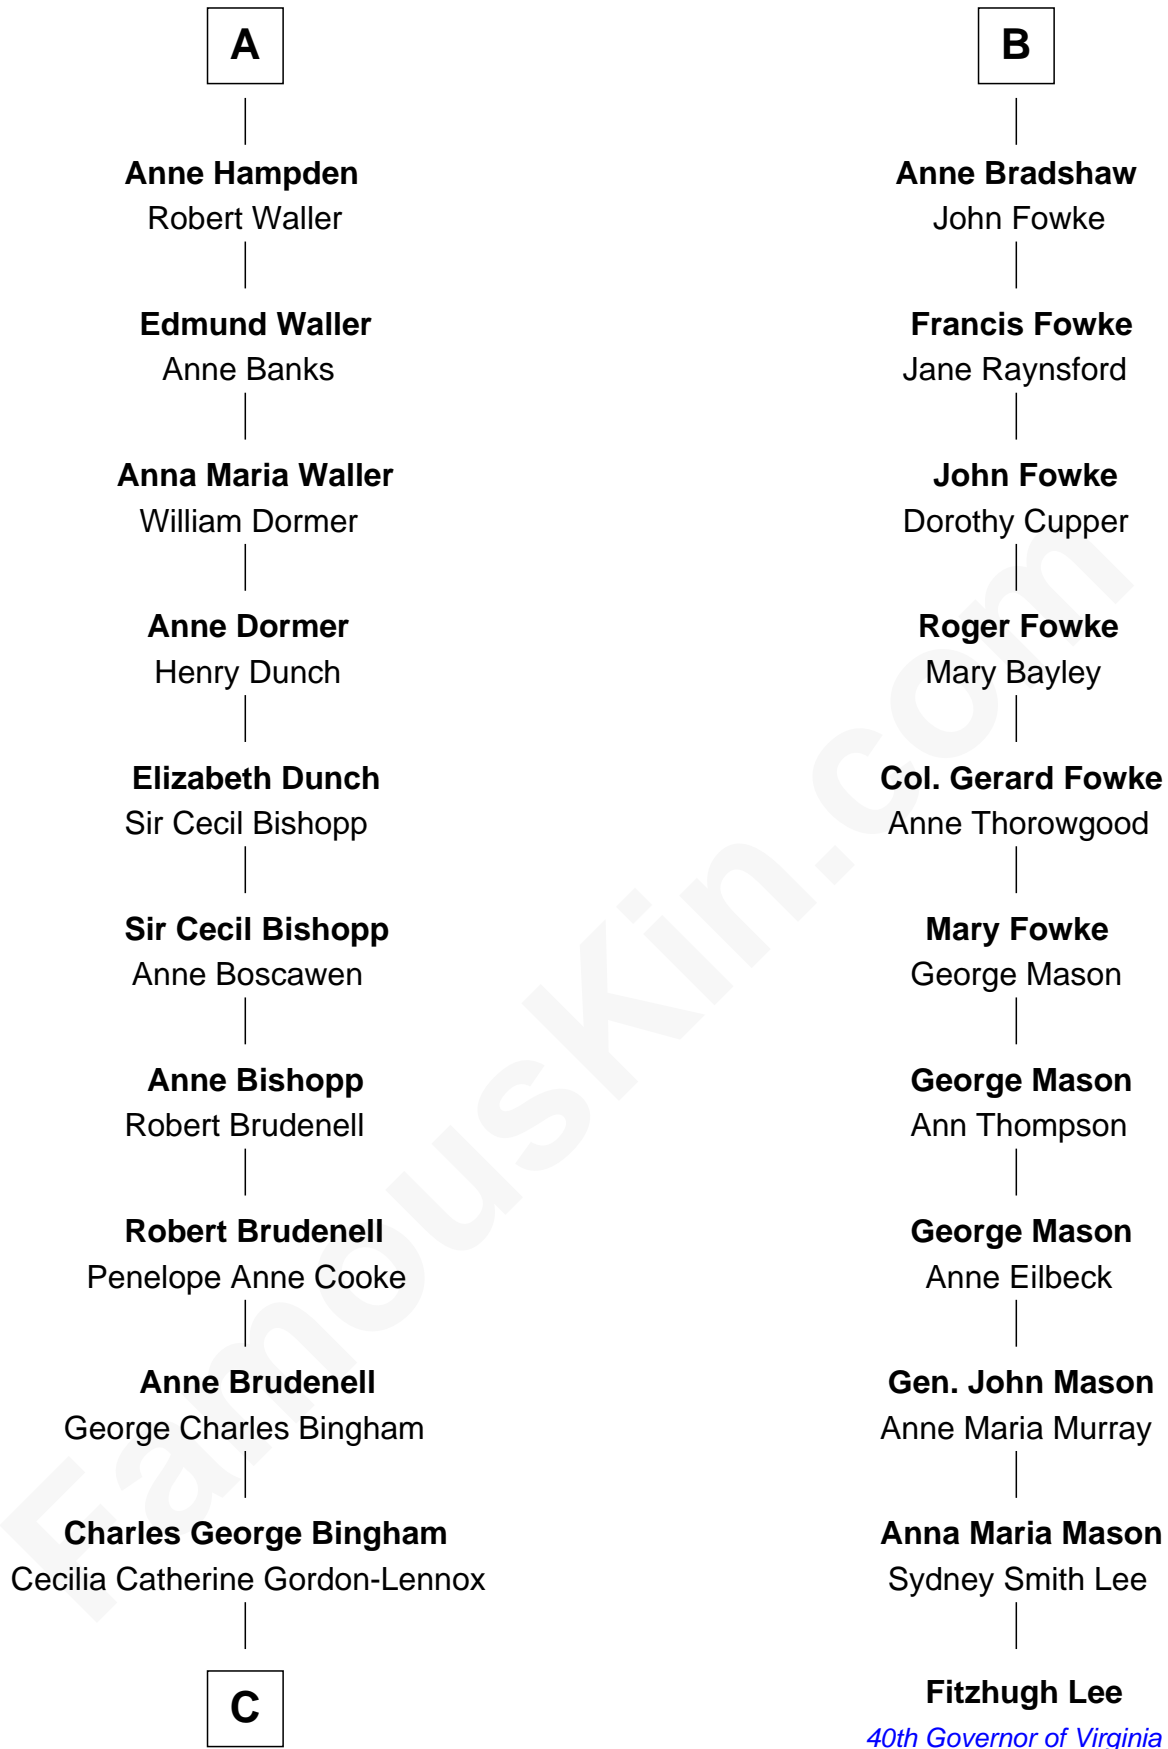

## Relationship Chart of

### Princess Diana

*Princess of Wales*

17th cousin 3 times removed of

**Fitzhugh Lee**  
*40th Governor of Virginia*

**C**

**Rosalind Cecilia Caroline Bingham**

James Albert Edward Hamilton

**Cynthia Elinor Beatrix Hamilton**

Albert Edward John Spencer

**Edward John Spencer**

Frances Ruth Burke Roche

**Princess Diana**

*Princess of Wales*

FamousKin.com