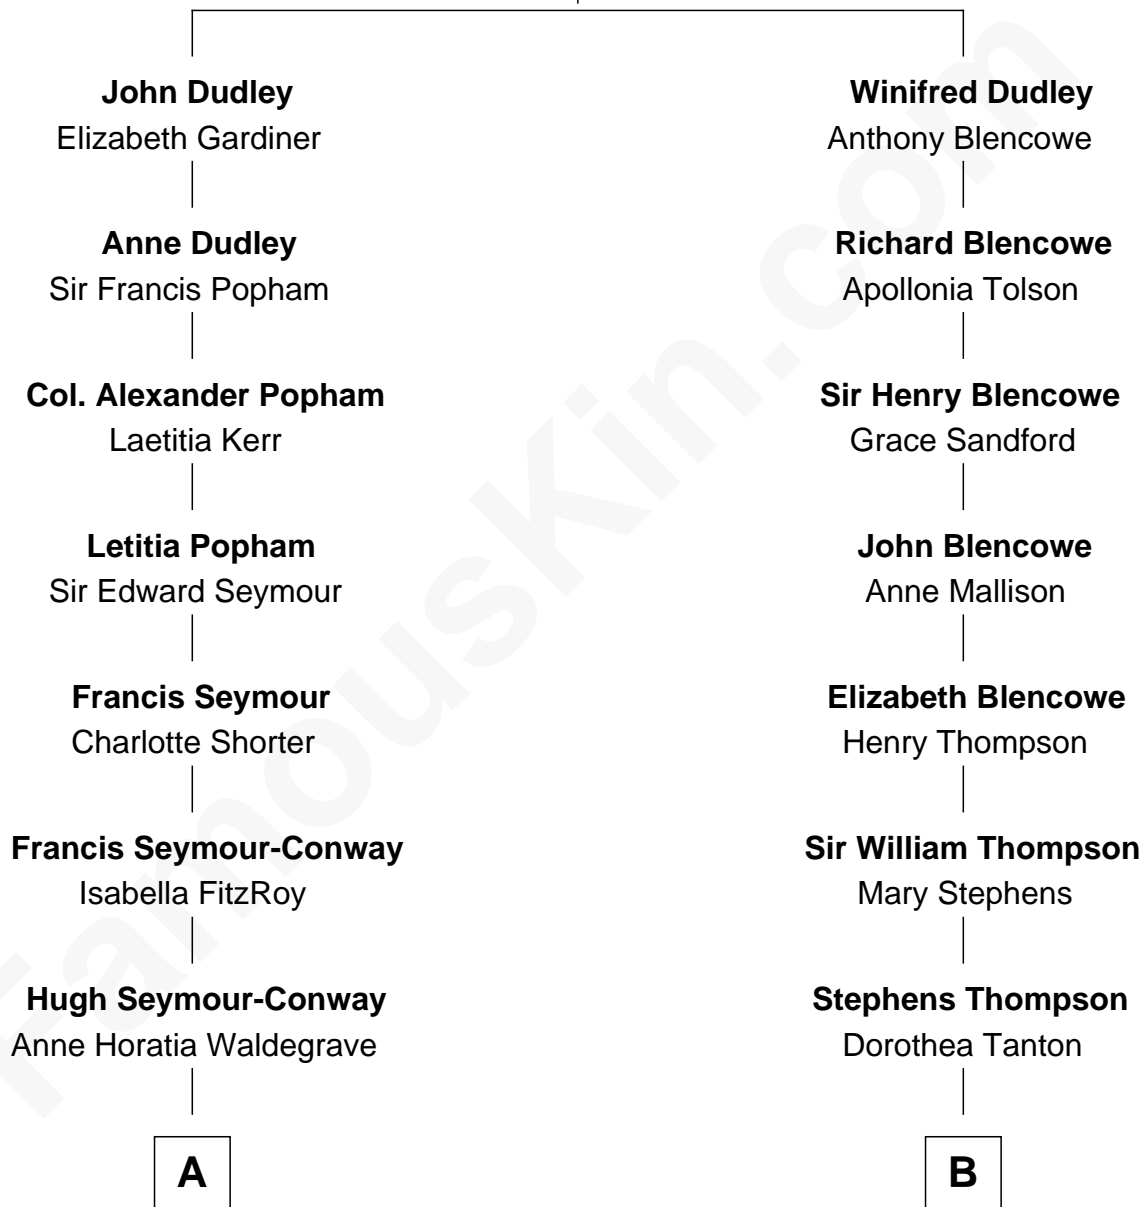

# FamousKin.com Relationship Chart of

**Princess Diana**

*Princess of Wales*

11th cousin 1 time removed of

**Fitzhugh Lee**

*40th Governor of Virginia*

**Thomas Dudley**  
Grace Threlkeld

**A**

**Sir Horace Beauchamp Seymour**

Elizabeth Malet Palk

**Adelaide Horatia Elizabeth Seymour**

Frederick Spencer

**Charles Robert Spencer**

Margaret Baring

**Albert Edward John Spencer**

Cynthia Elinor Beatrix Hamilton

**Edward John Spencer**

Frances Ruth Burke Roche

**Princess Diana**

*Princess of Wales*

**B**

**Ann Thompson**

George Mason

**George Mason**