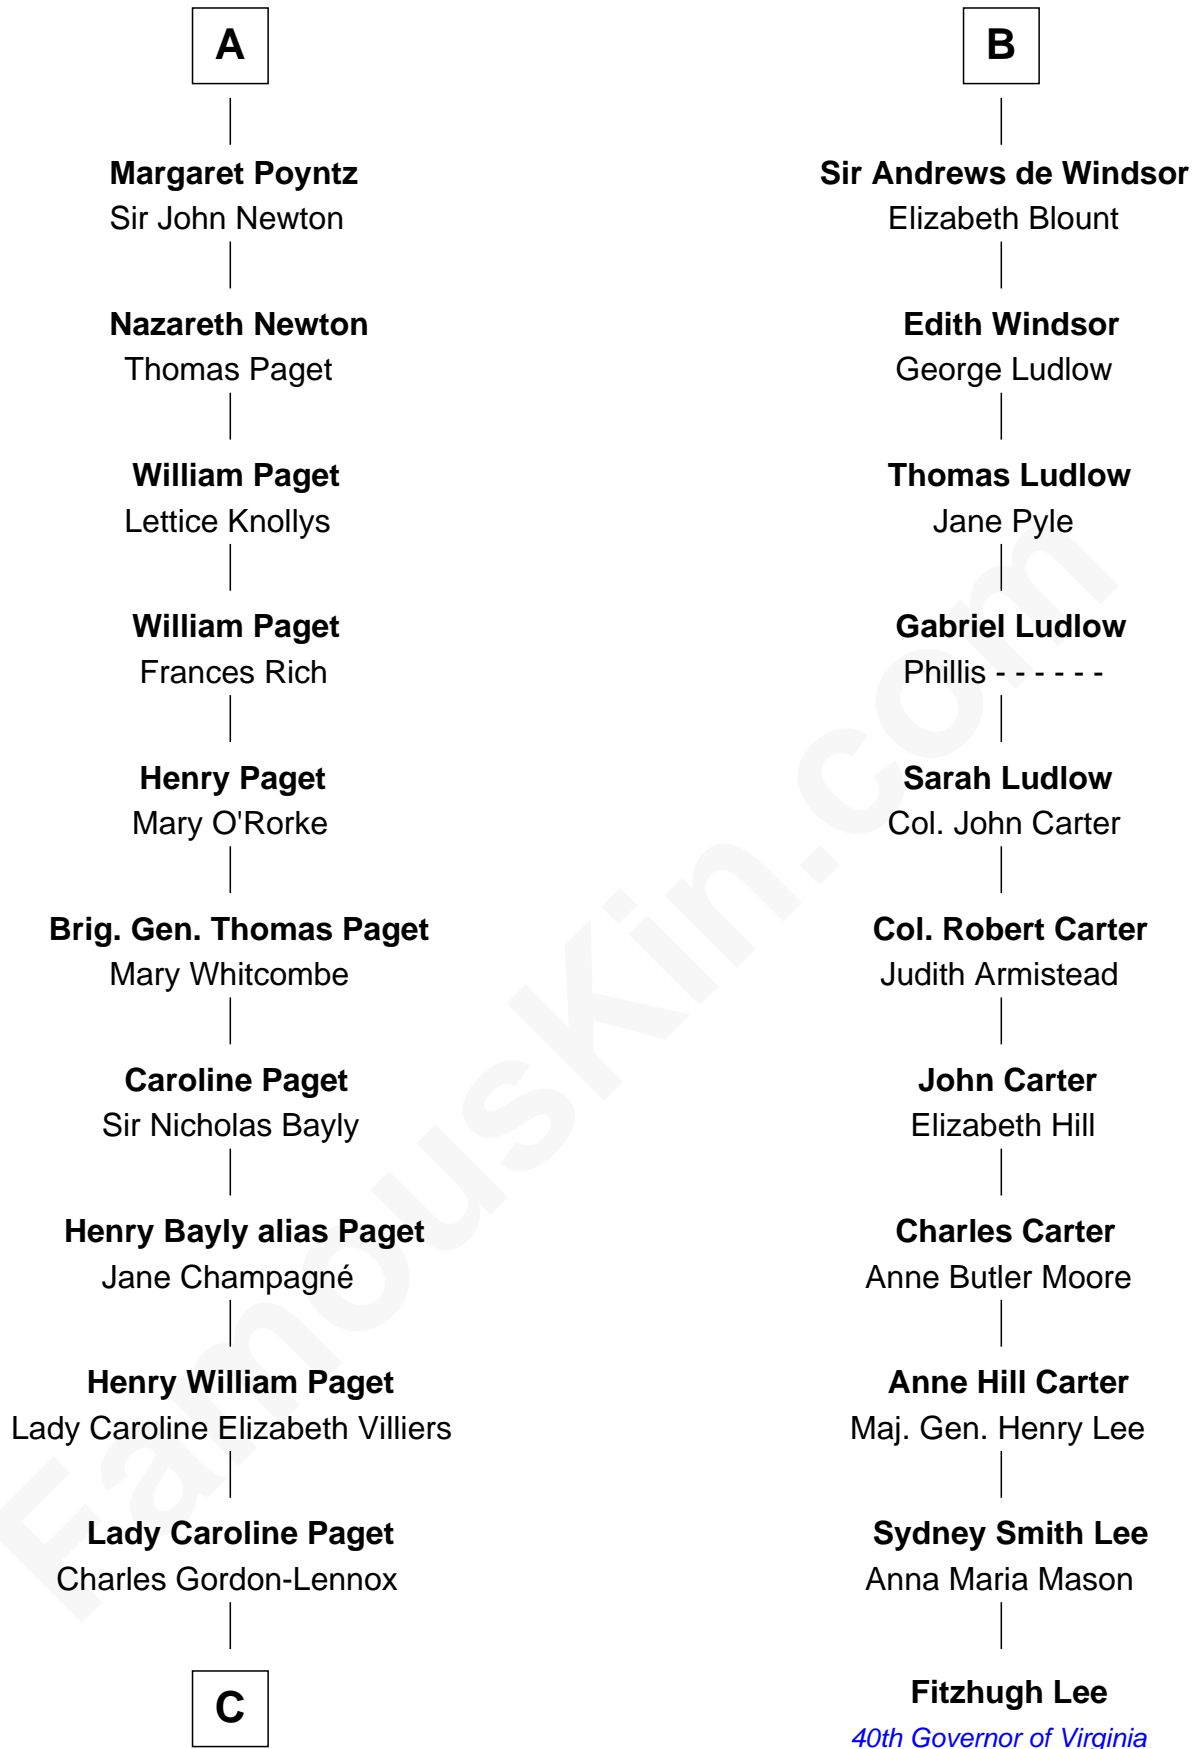

# FamousKin.com Relationship Chart of

**Princess Diana**

*Princess of Wales*

17th cousin 4 times removed of

**Fitzhugh Lee**

*40th Governor of Virginia*

**Sir Hugh de Courtenay**

Eleanor le Despencer

**Sir Philip Courtenay**

Elizabeth Hungerford

**Katherine Courtenay**

Sir William Huddesfield

**Elizabeth Huddesfield**

Sir Anthony Poyntz

**A**

**Sir Hugh de Courtenay**

John Stratton

**Elizabeth Stratton**

John Andrews

**Elizabeth Andrews**

Sir Thomas de Windsor

**B**

**C**

**Cecilia Catherine Gordon-Lennox**

Charles George Bingham

**Rosalind Cecilia Caroline Bingham**

James Albert Edward Hamilton

**Cynthia Elinor Beatrix Hamilton**

Albert Edward John Spencer

**Edward John Spencer**

Frances Ruth Burke Roche

**Princess Diana**