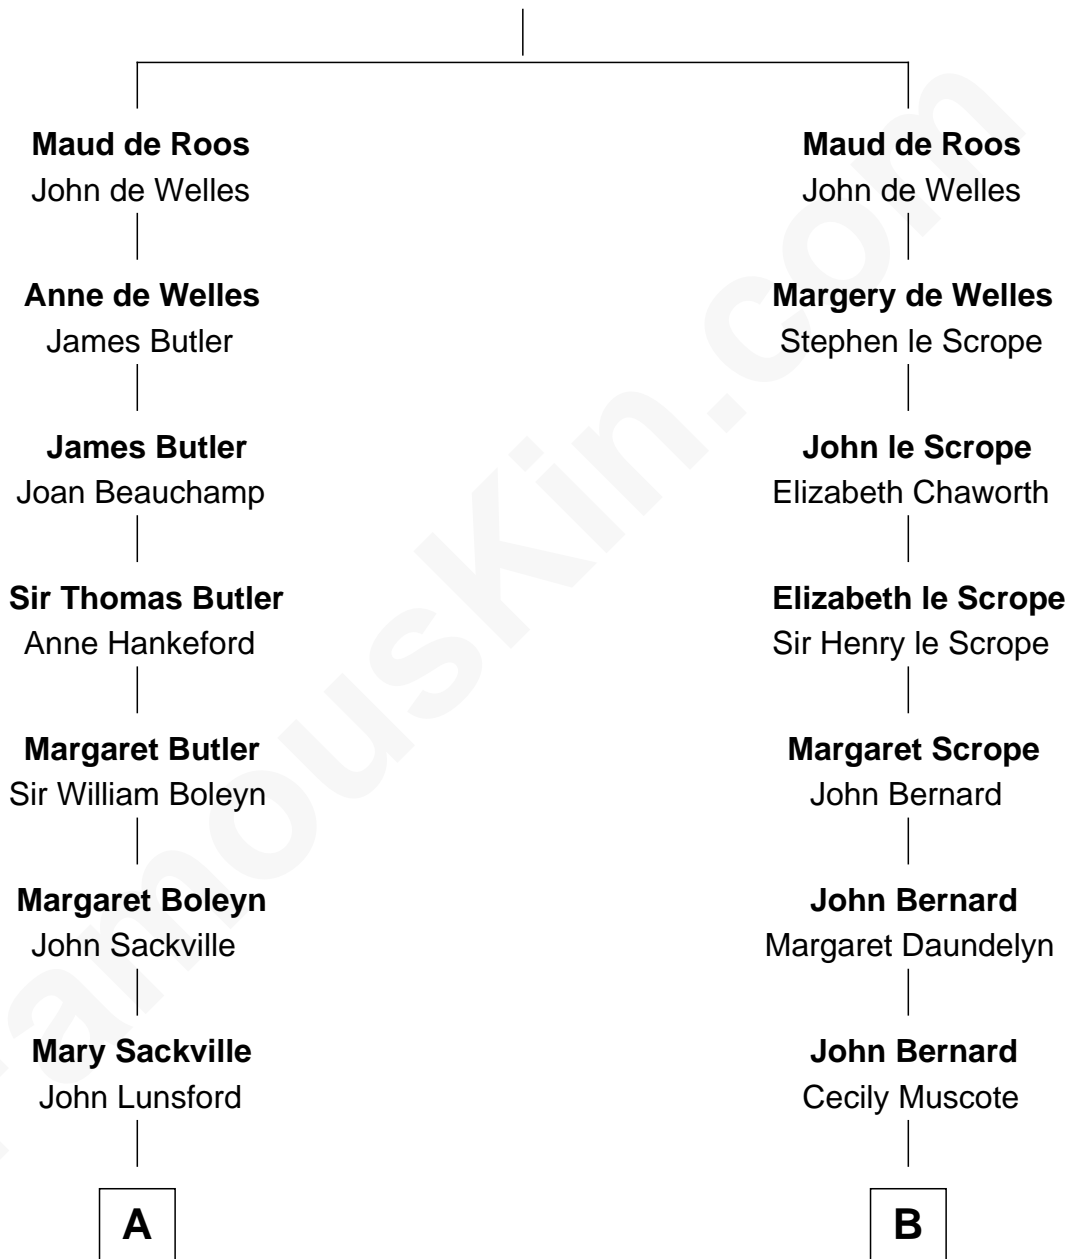

FamousKin.com Relationship Chart of

Princess Diana

Princess of Wales

16th cousin 3 times removed of

Fitzhugh Lee

40th Governor of Virginia

Sir William de Ros
Margery de Badlesmere

C

—
Albert Edward John Spencer
Cynthia Elinor Beatrix Hamilton

—
Edward John Spencer
Frances Ruth Burke Roche

—
Princess Diana
Princess of Wales

FamousKin.com