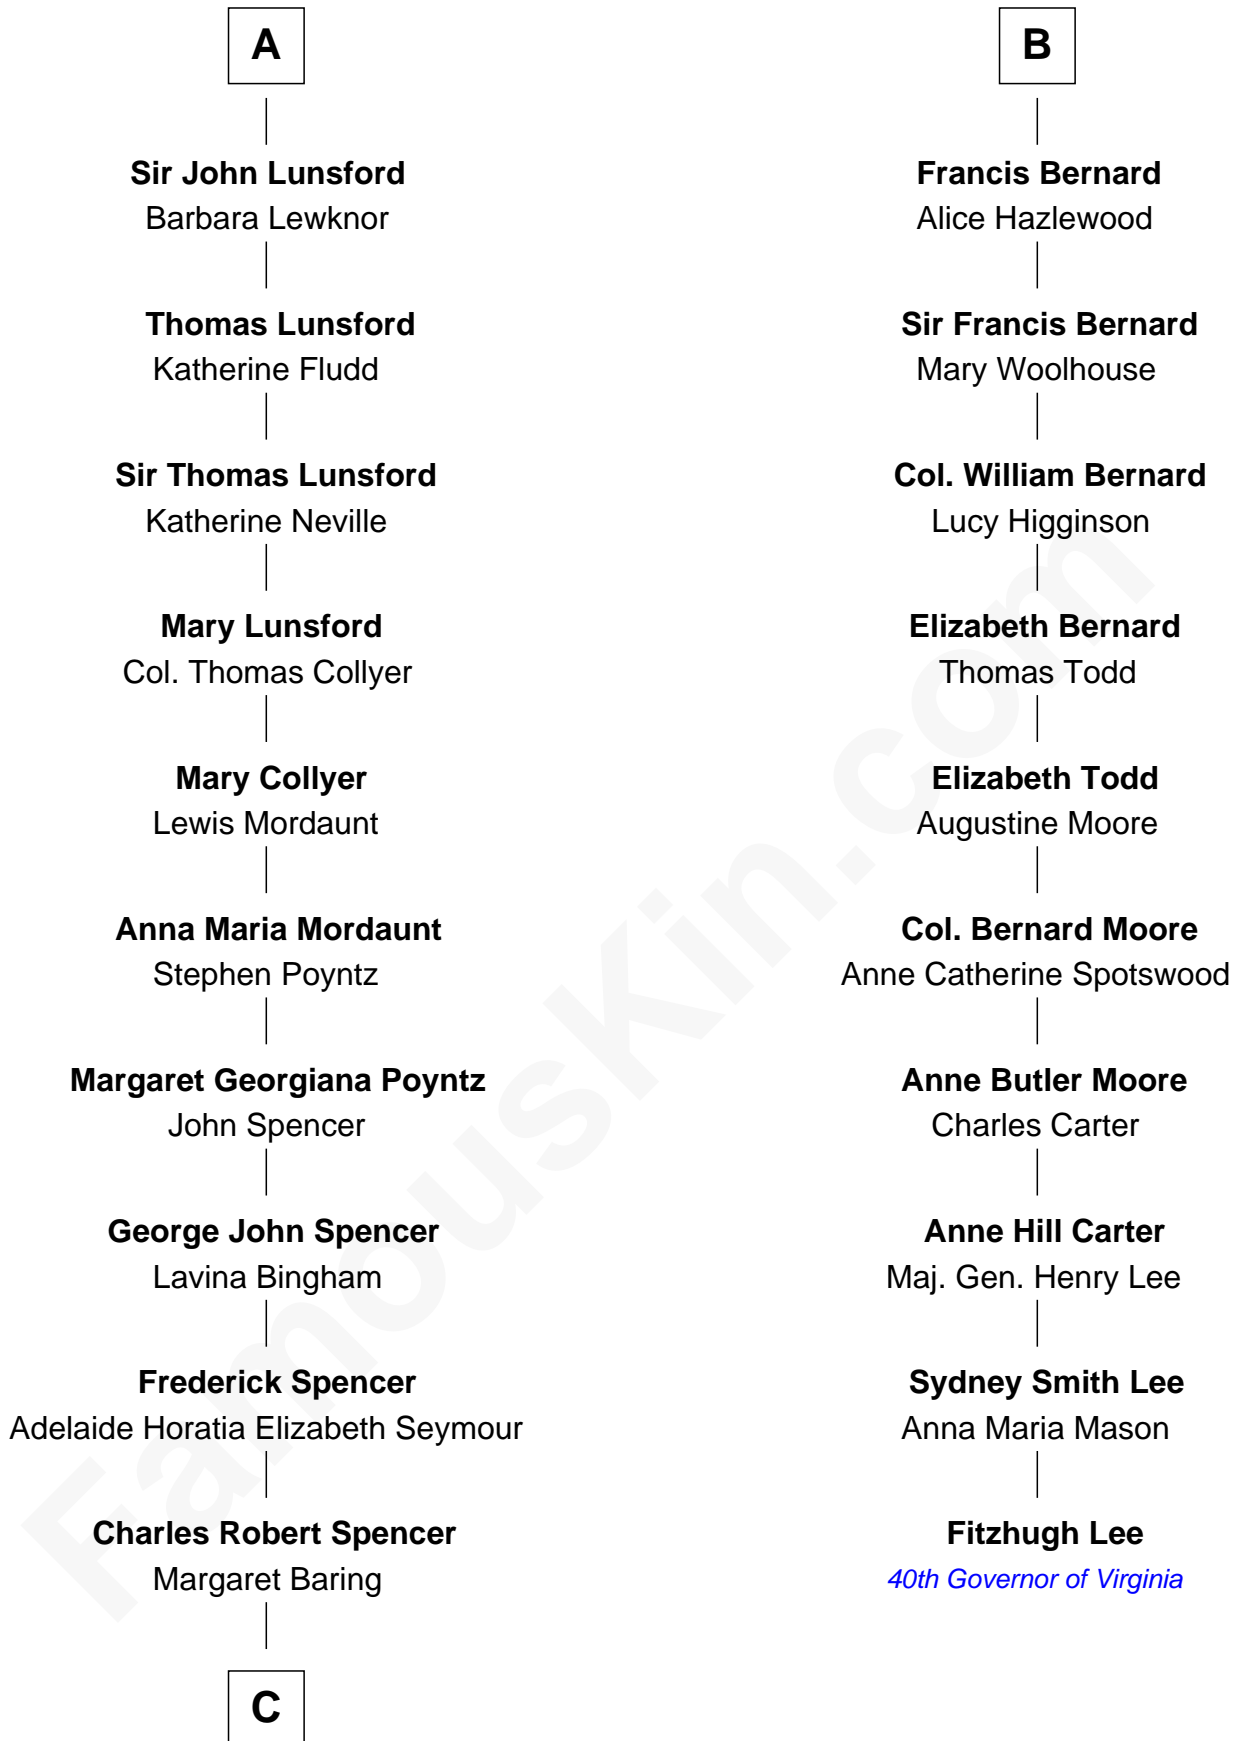

FamousKin.com Relationship Chart of

Princess Diana

Princess of Wales

16th cousin 3 times removed of

Fitzhugh Lee

40th Governor of Virginia

Sir William de Ros
Margery de Badlesmere

C

—
Albert Edward John Spencer
Cynthia Elinor Beatrix Hamilton

—
Edward John Spencer
Frances Ruth Burke Roche

—
Princess Diana
Princess of Wales

FamousKin.com