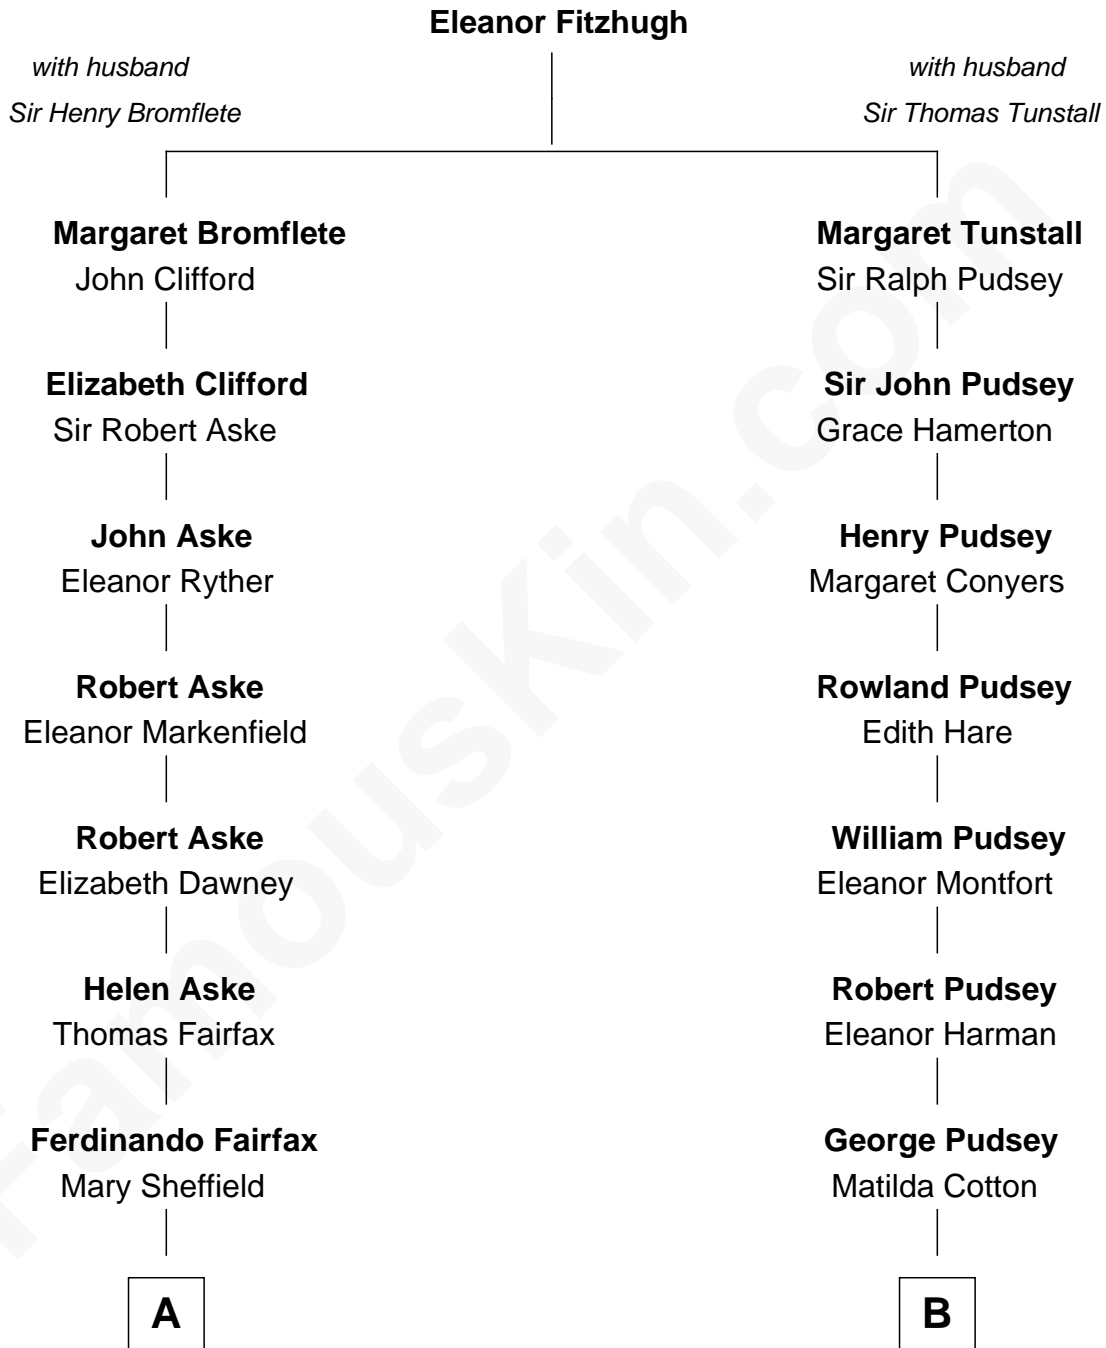

FamousKin.com

Relationship Chart of

Princess Diana

Princess of Wales

15th cousin 3 times removed of

Fitzhugh Lee

40th Governor of Virginia

A

Frances Fairfax
Sir Thomas Widdrington

Catherine Widdrington
Sir Robert Shafto

Mark Shafto
Margaret Ingleby

John Shafto
Dorothy Jackson

Dorothy Shafto
Wilmot Vaughan

Dorothy Elizabeth Vaughan
Lawrence Palk