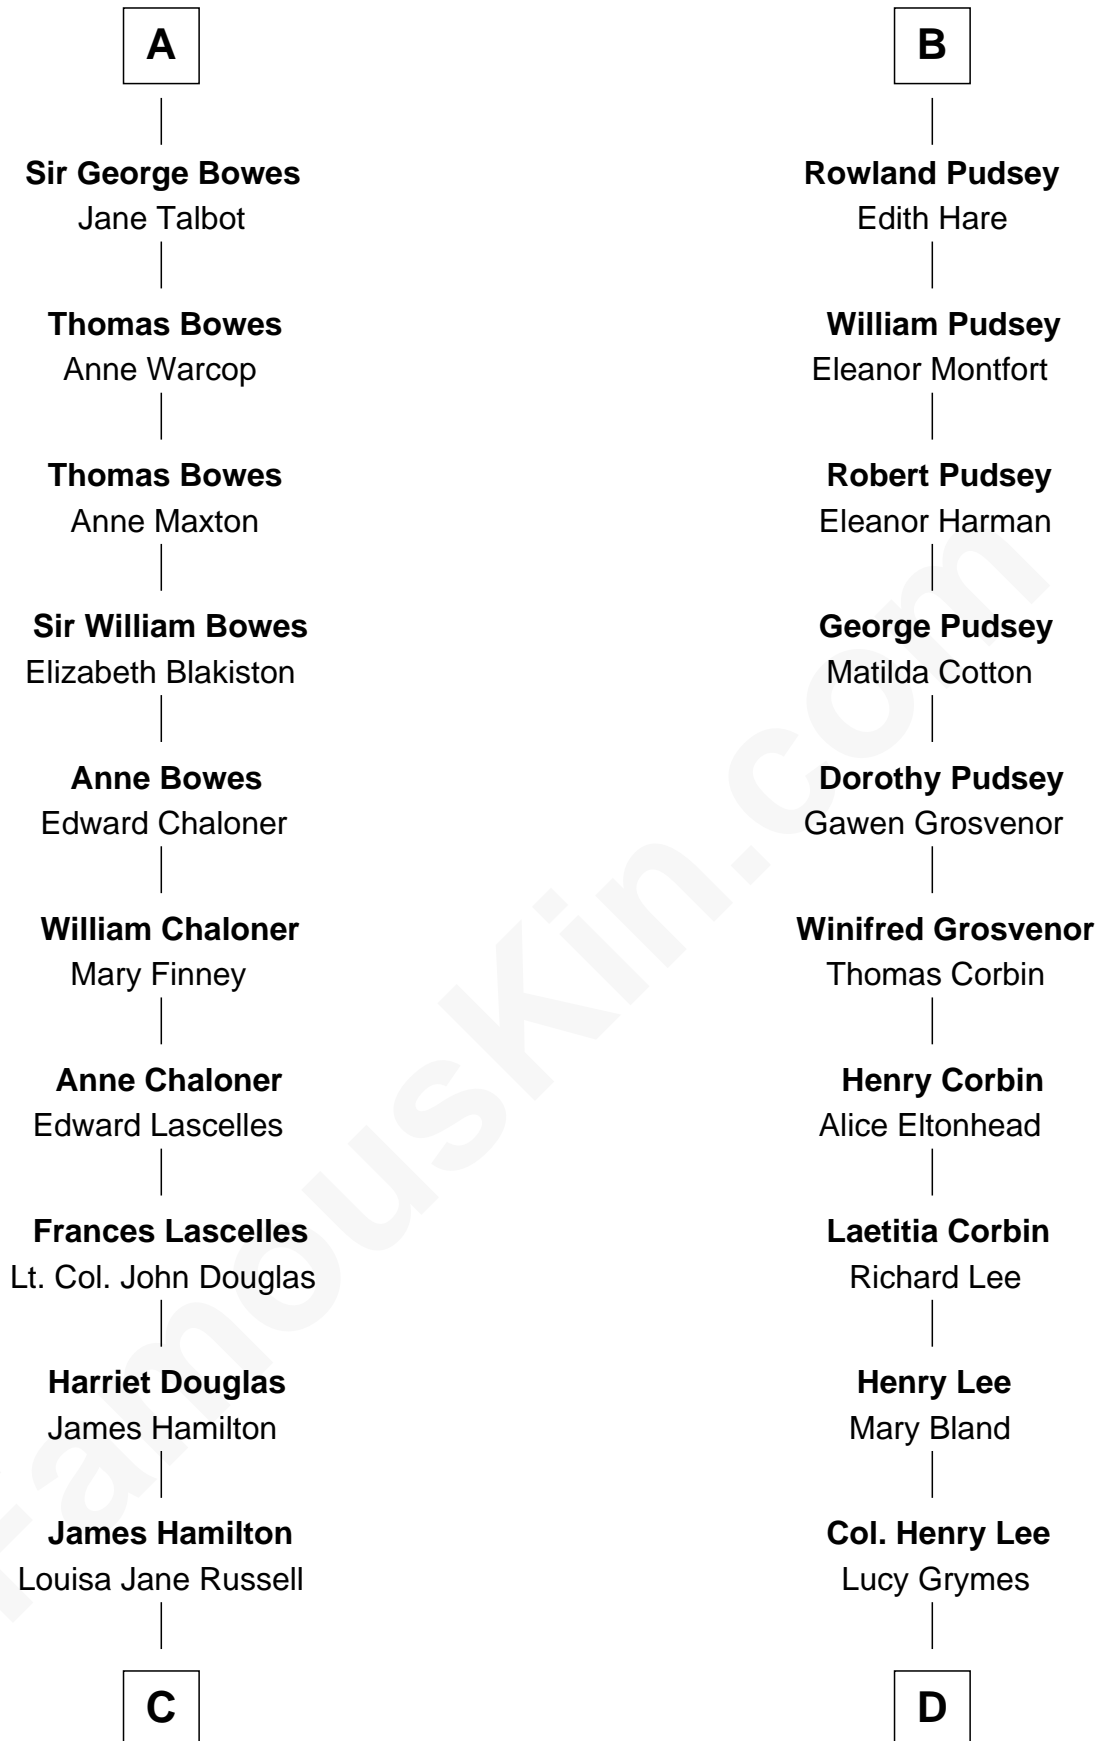

FamousKin.com Relationship Chart of

Princess Diana

Princess of Wales

19th cousin 2 times removed of

Fitzhugh Lee

40th Governor of Virginia

Sir John Bulmer

C

James Hamilton
Mary Anna Curzon-Howe

James Albert Edward Hamilton
Rosalind Cecilia Caroline Bingham

Cynthia Elinor Beatrix Hamilton
Albert Edward John Spencer

Edward John Spencer
Frances Ruth Burke Roche