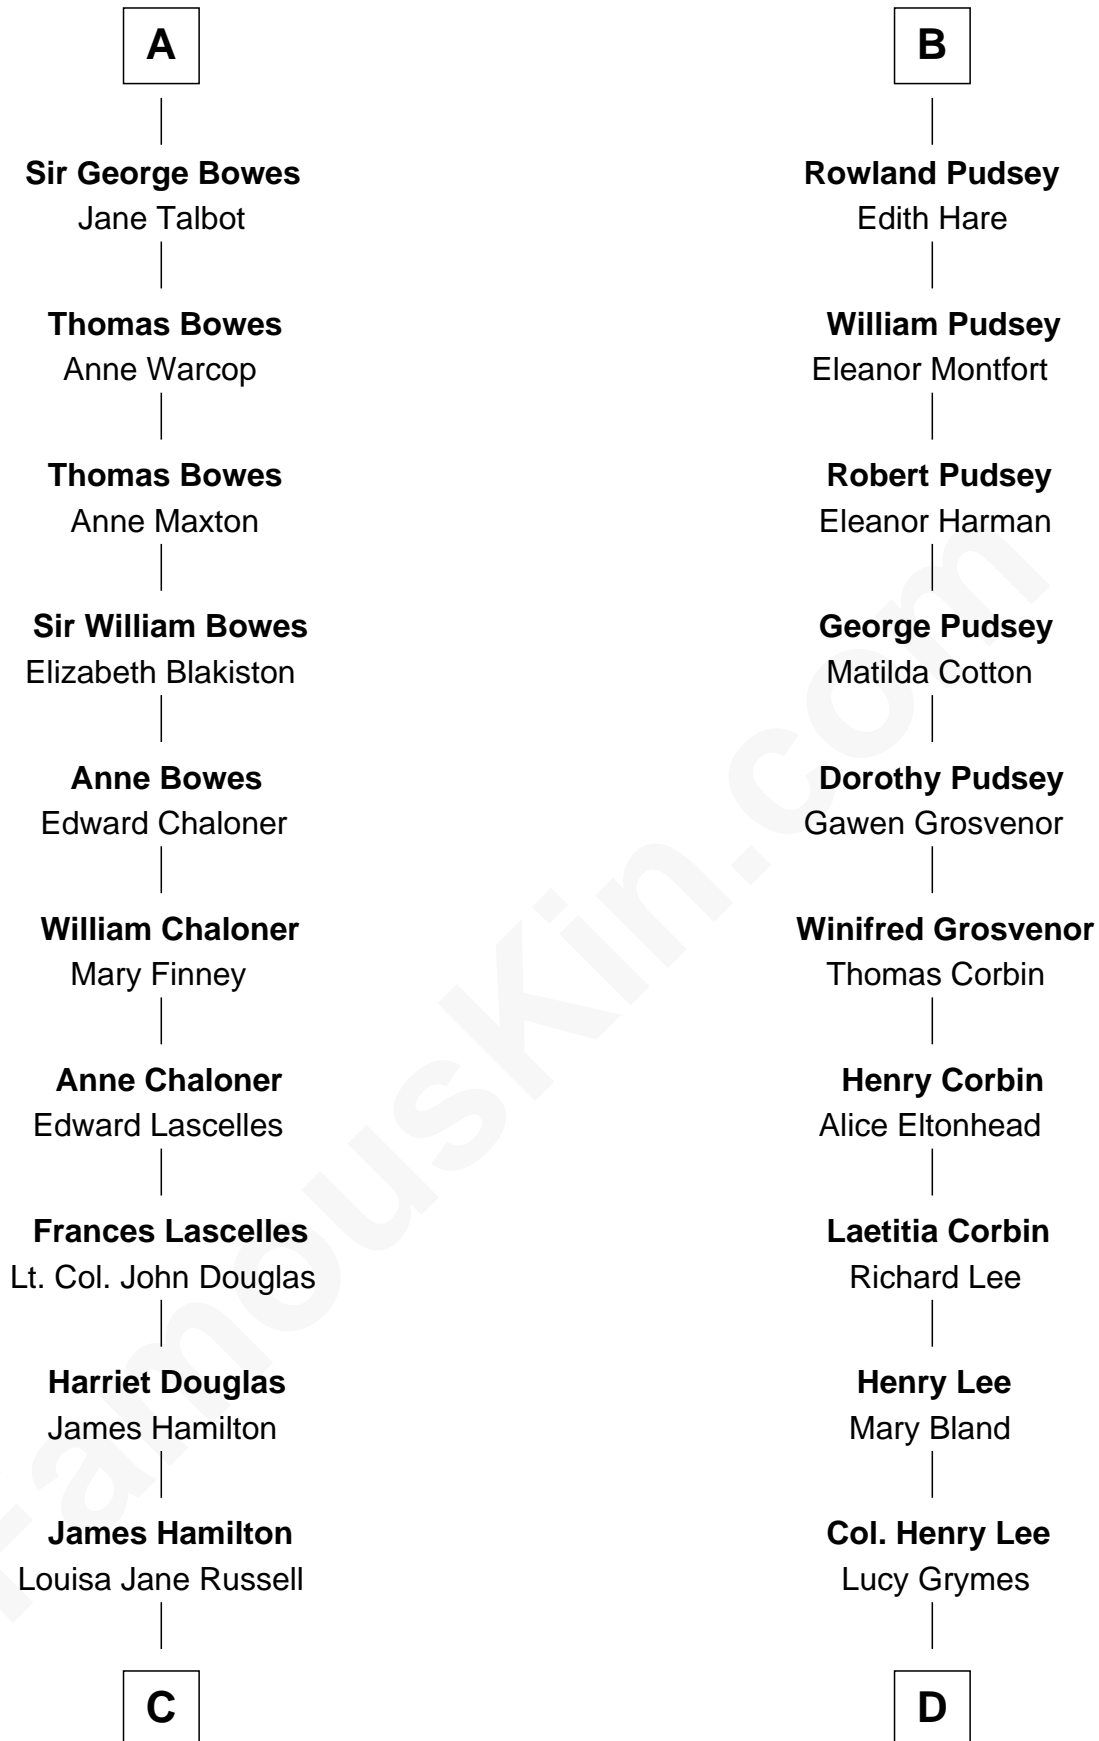

# FamousKin.com Relationship Chart of

**Princess Diana**

*Princess of Wales*

19th cousin 2 times removed of

**Fitzhugh Lee**

*40th Governor of Virginia*

**Hugh FitzHenry**

Albreda - - - - -

Eve Bulmer

**Henry Fitzhugh**

Joan Scrope

**Henry FitzHugh**

Elizabeth Grey

**Eleanor Fitzhugh**

Sir Thomas Tunstall

**Margaret Tunstall**

Sir Ralph Pudsey

**Sir John Pudsey**

Grace Hamerton

**Henry Pudsey**

Margaret Conyers

**B**

**C**

**James Hamilton**  
Mary Anna Curzon-Howe

**James Albert Edward Hamilton**  
Rosalind Cecilia Caroline Bingham

**Cynthia Elinor Beatrix Hamilton**  
Albert Edward John Spencer

**Edward John Spencer**  
Frances Ruth Burke Roche

**Princess Diana**  
*Princess of Wales*