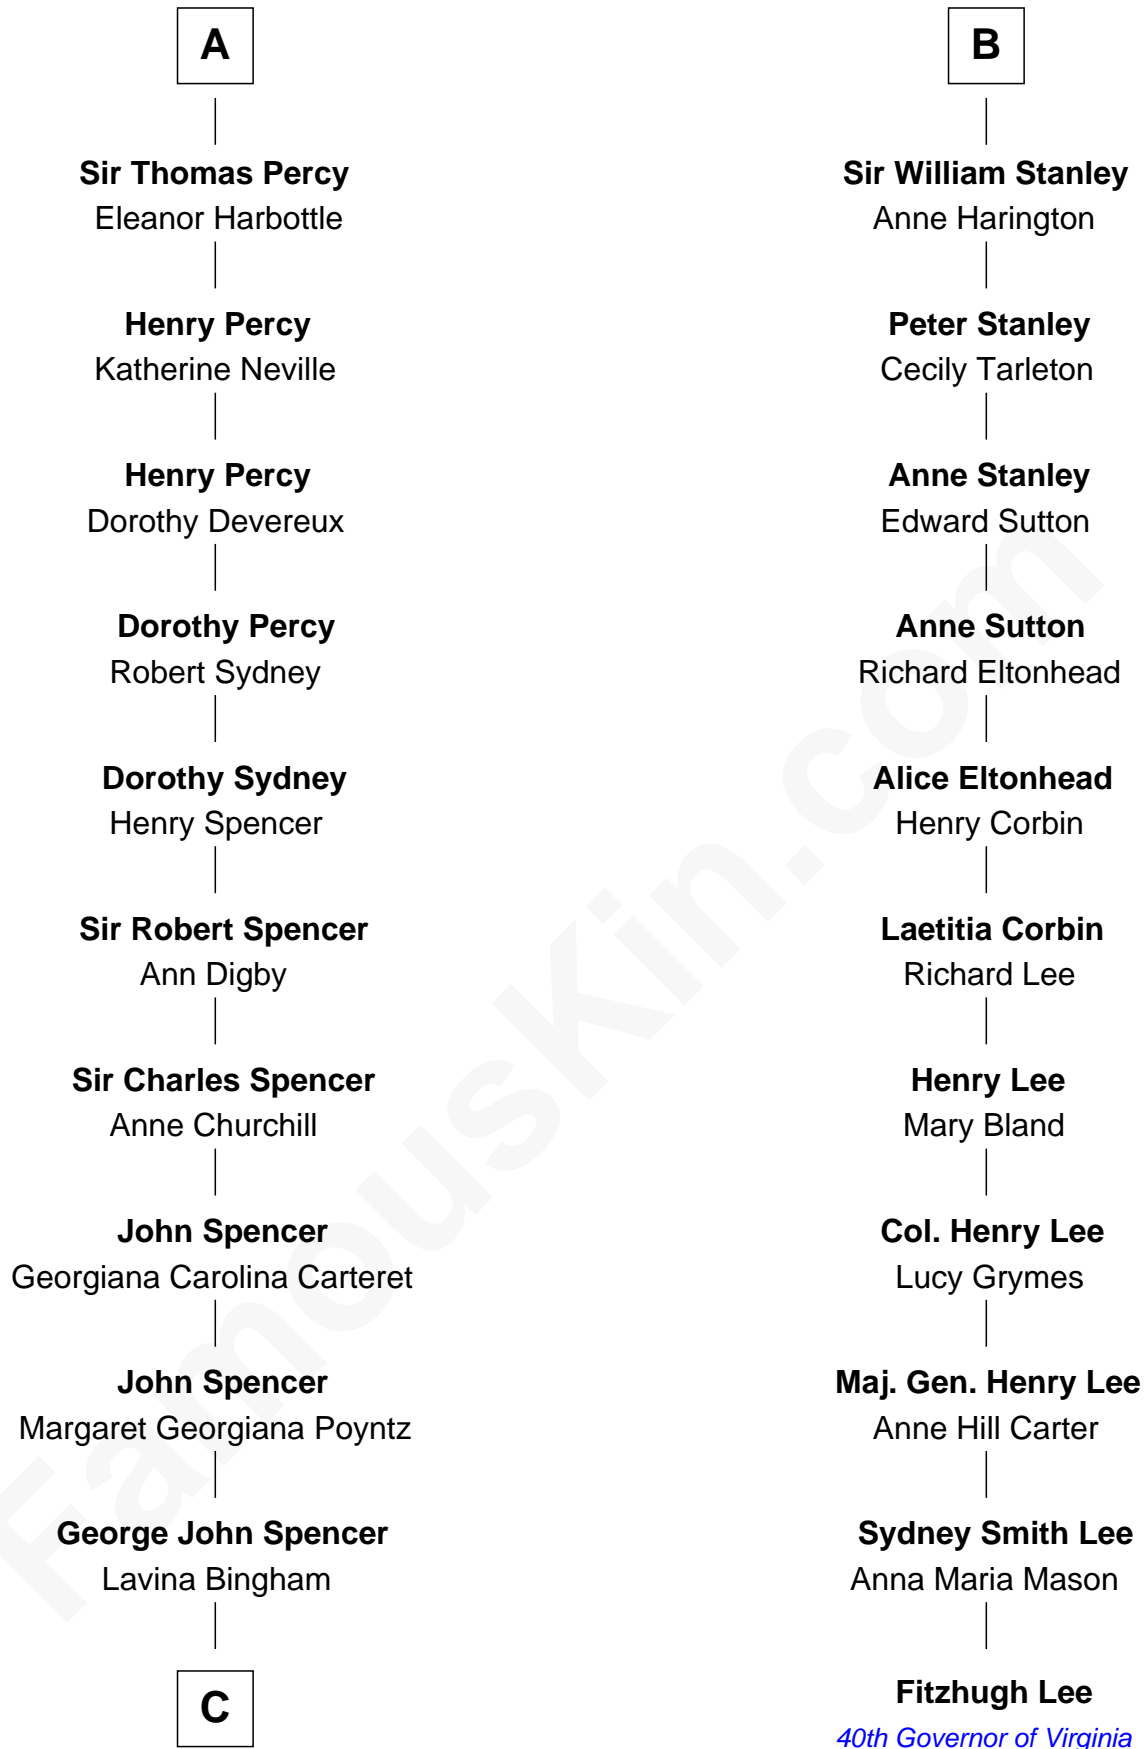

FamousKin.com Relationship Chart of

Princess Diana

Princess of Wales

17th cousin 4 times removed of

Fitzhugh Lee

40th Governor of Virginia

Sir Alan la Zouche

Eleanor de Segrave

Maude la Zouche
Sir Robert de Holland

Thomas Holand
Joan Plantagenet

Sir Thomas de Holand
Alice Fitzalan

Margaret de Holand
Sir John Beaufort

Edmund Beaufort
Eleanor Beauchamp

Eleanor Beaufort
Sir Robert Spencer

Catherine Spencer
Henry Algernon Percy

A

Maude la Zouche
Sir Robert de Holland

Maude de Holland
Sir Thomas de Swinerton

Sir Robert de Swinerton
Elizabeth de Beke

Maud de Swinerton
Sir John Savage

Mary Savage
William Stanley

William Stanley
Alice Hoghton

Sir William Stanley
Agnes Grosvenor

B

C

—
Frederick Spencer

Adelaide Horatia Elizabeth Seymour

—
Charles Robert Spencer

Margaret Baring