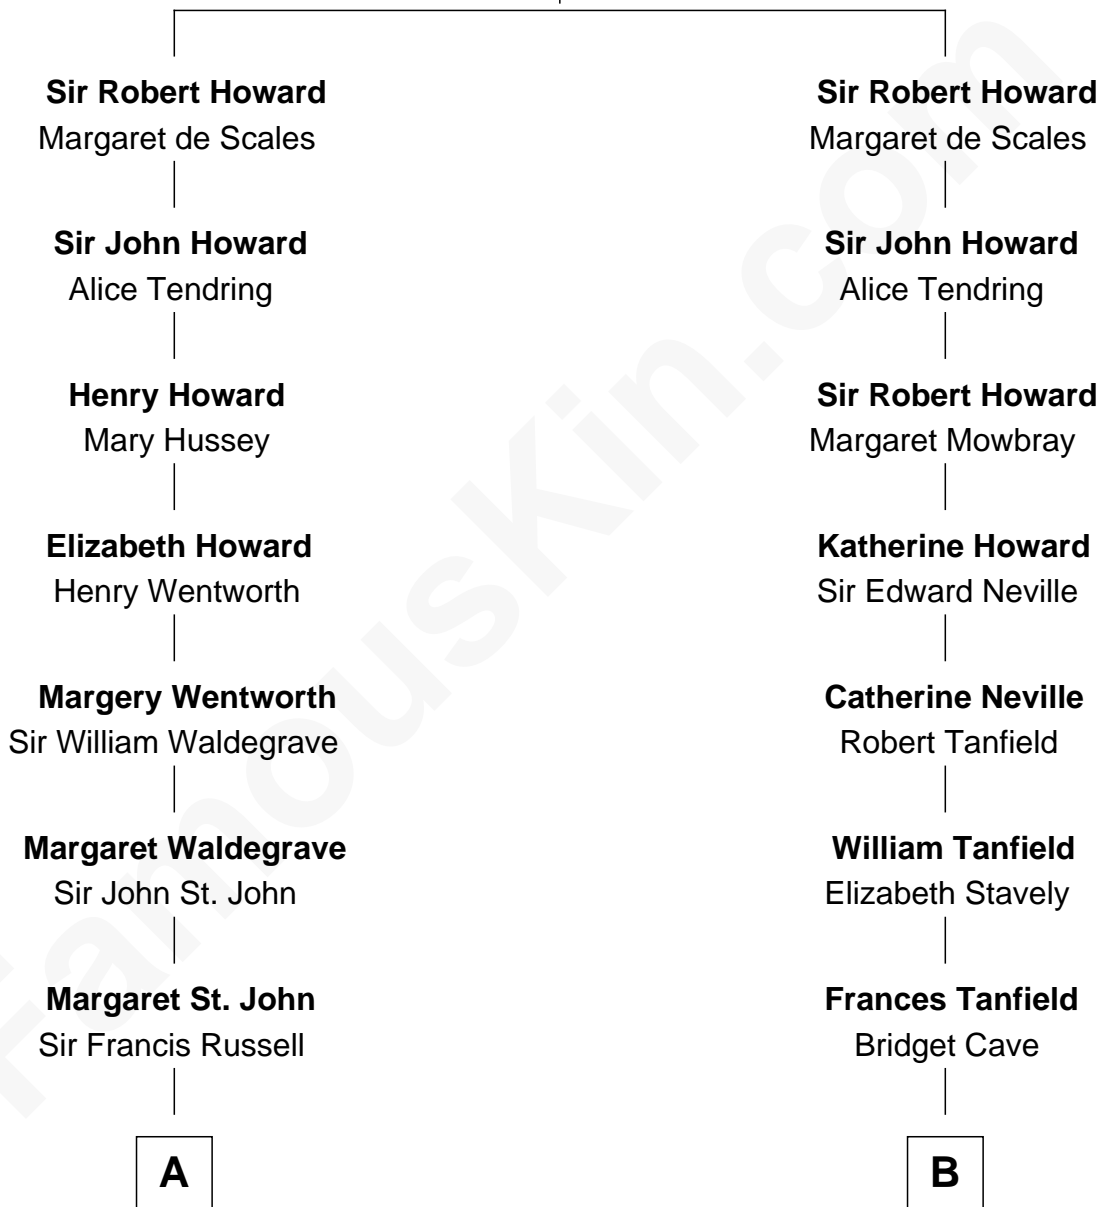

## Relationship Chart of

### Princess Diana

*Princess of Wales*

17th cousin 2 times removed of

**Fitzhugh Lee**  
*40th Governor of Virginia*

**Sir John Howard**  
 Alice de Bois

**A**

**William Russell**  
Elizabeth Long

**Francis Russell**  
Catherine Brydges

**Anne Russell**  
George Digby

**Ann Digby**  
Sir Robert Spencer

**Sir Charles Spencer**  
Anne Churchill

**John Spencer**  
Georgiana Carolina Carteret

**John Spencer**  
Margaret Georgiana Poyntz

**George John Spencer**  
Lavina Bingham