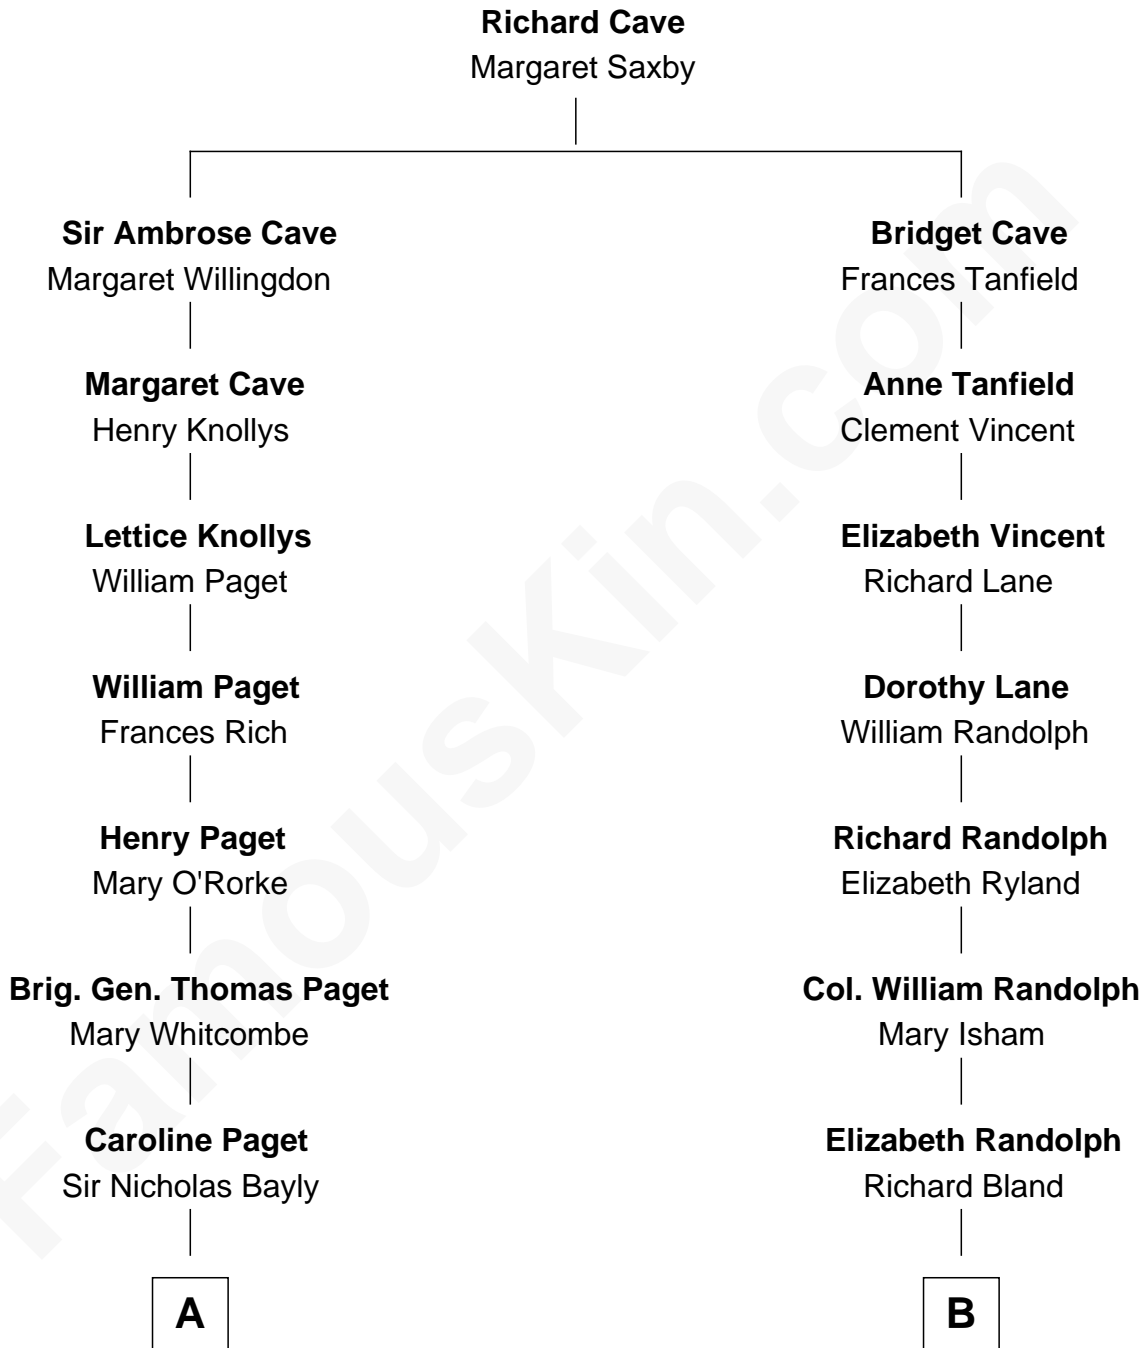

FamousKin.com Relationship Chart of

Princess Diana

Princess of Wales

11th cousin 3 times removed of

Fitzhugh Lee

40th Governor of Virginia

A

Henry Bayly alias Paget

James Albert Edward Hamilton

Cynthia Elinor Beatrix Hamilton

Albert Edward John Spencer

Edward John Spencer

Frances Ruth Burke Roche

Princess Diana

Princess of Wales

B