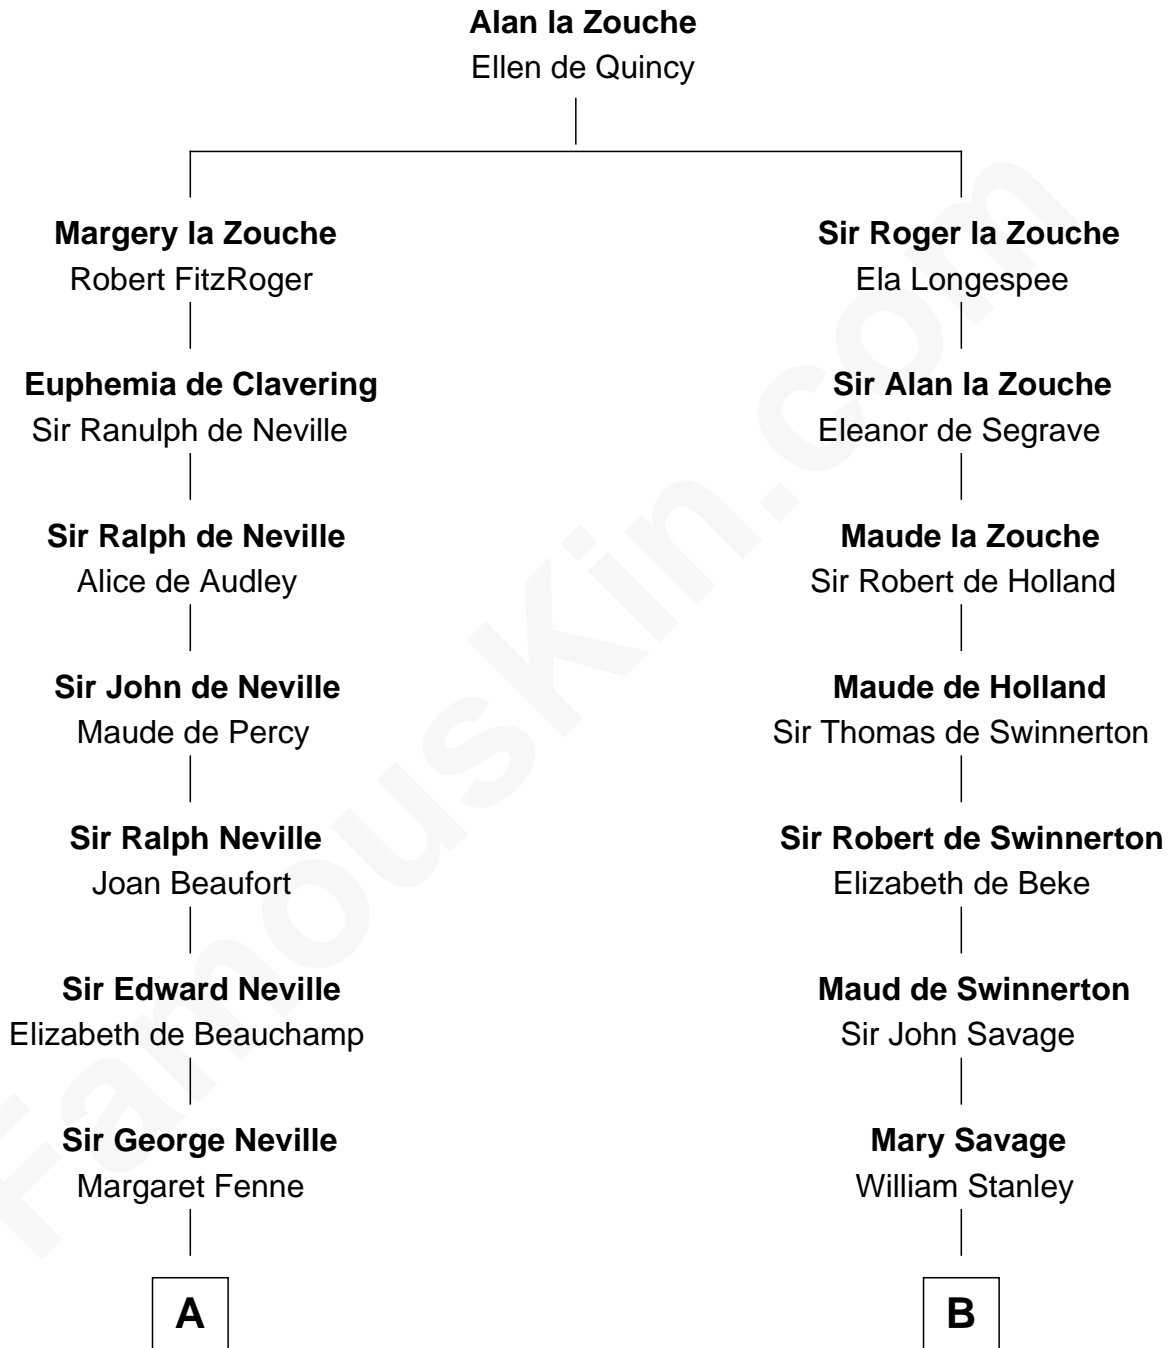

**FamousKin.com**  
**Relationship Chart of**  
**Princess Diana**  
*Princess of Wales*

**17th cousin 4 times removed of**  
**Thomas Sim Lee**  
*2nd and 7th Governor of Maryland*

**C**

—  
**Frederick Spencer**

Adelaide Horatia Elizabeth Seymour

—  
**Charles Robert Spencer**

Margaret Baring

—  
**Albert Edward John Spencer**

Cynthia Elinor Beatrix Hamilton

—  
**Edward John Spencer**

Frances Ruth Burke Roche

—  
**Princess Diana**

*Princess of Wales*

FamousKin.com