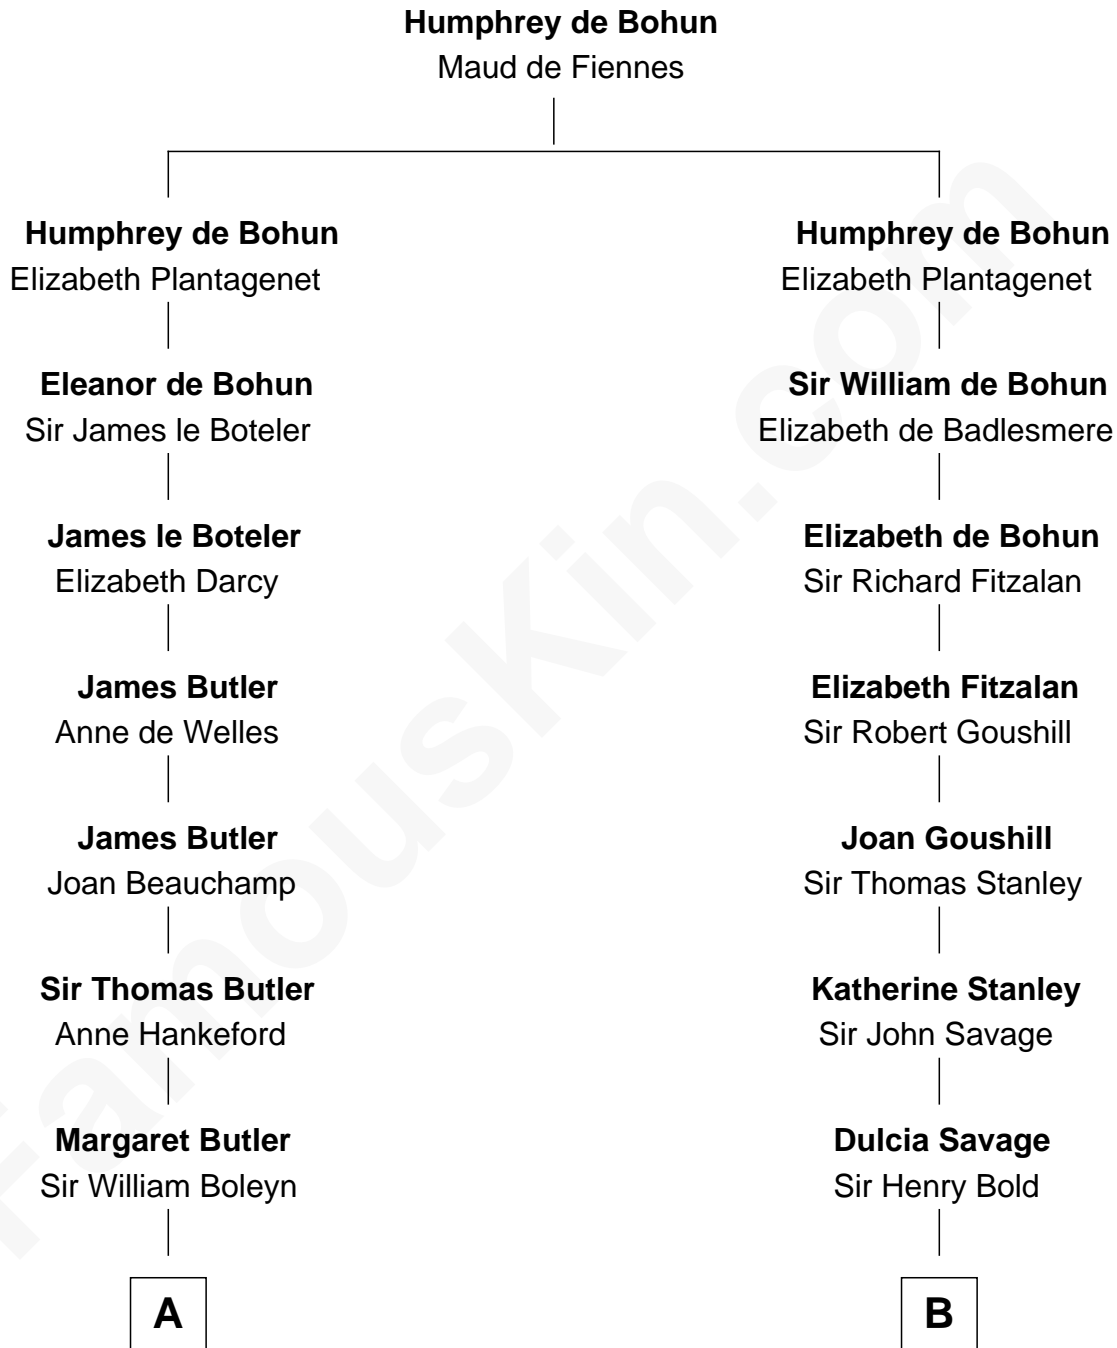

FamousKin.com
Relationship Chart of
Princess Diana
Princess of Wales

15th cousin 6 times removed of

Thomas Sim Lee
2nd and 7th Governor of Maryland

C

—
Frederick Spencer

Adelaide Horatia Elizabeth Seymour

—
Charles Robert Spencer

Margaret Baring

—
Albert Edward John Spencer

Cynthia Elinor Beatrix Hamilton

—
Edward John Spencer

Frances Ruth Burke Roche

—
Princess Diana

Princess of Wales

FamousKin.com