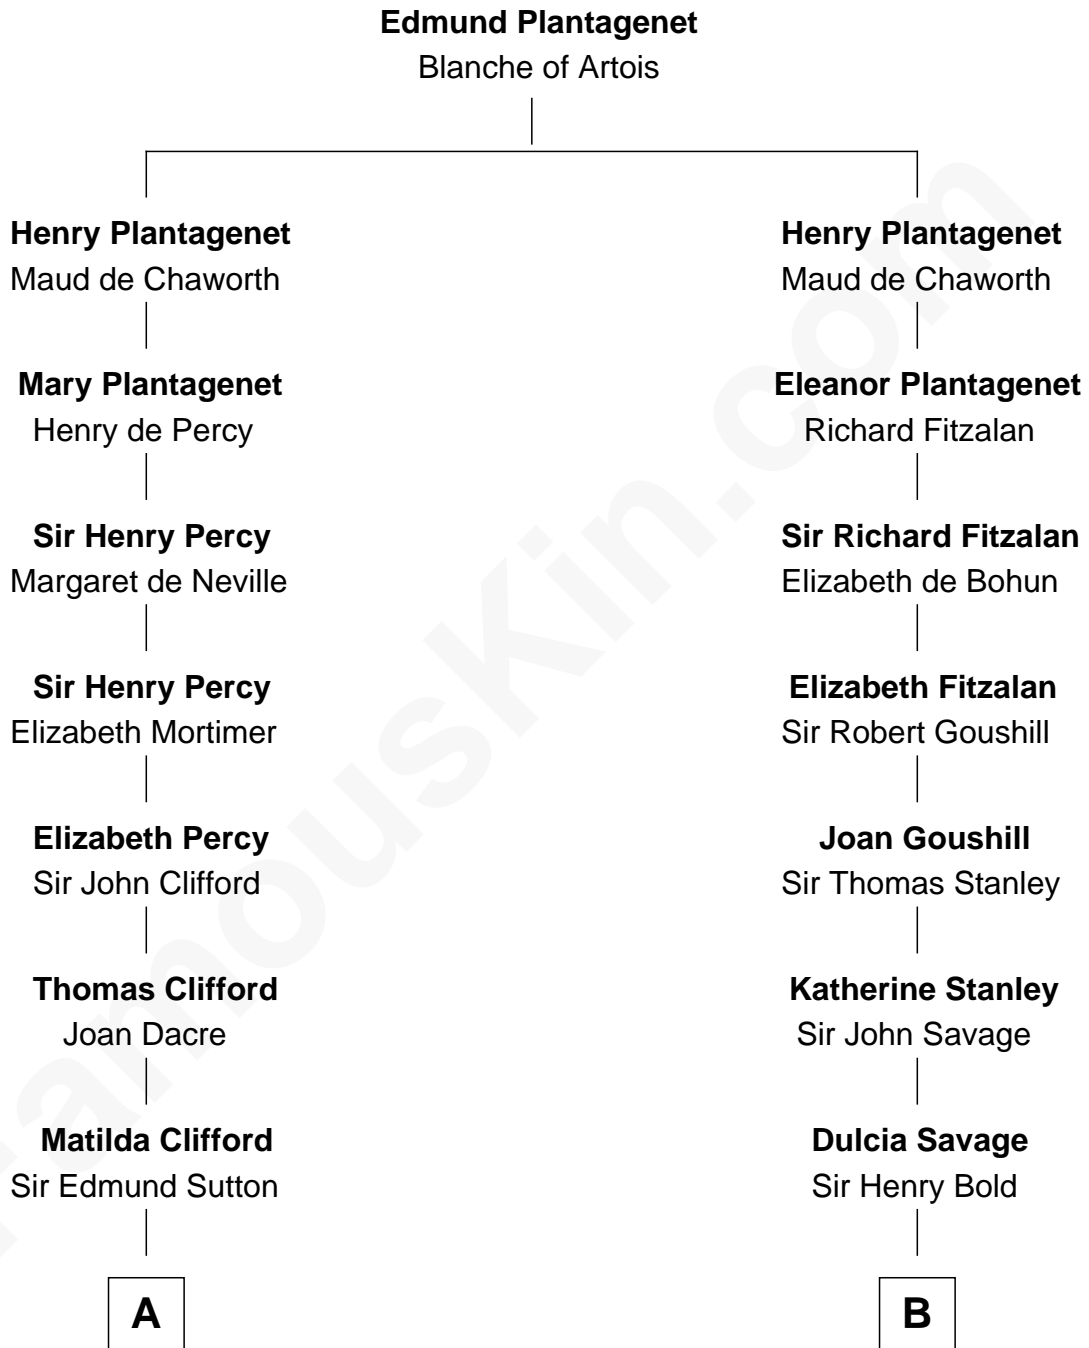

FamousKin.com
Relationship Chart of
Princess Diana
Princess of Wales

15th cousin 5 times removed of
Thomas Sim Lee
2nd and 7th Governor of Maryland

C

—
Charles Robert Spencer

Margaret Baring

—
Albert Edward John Spencer

Cynthia Elinor Beatrix Hamilton

—
Edward John Spencer

Frances Ruth Burke Roche

—
Princess Diana

Princess of Wales

FamousKin.com