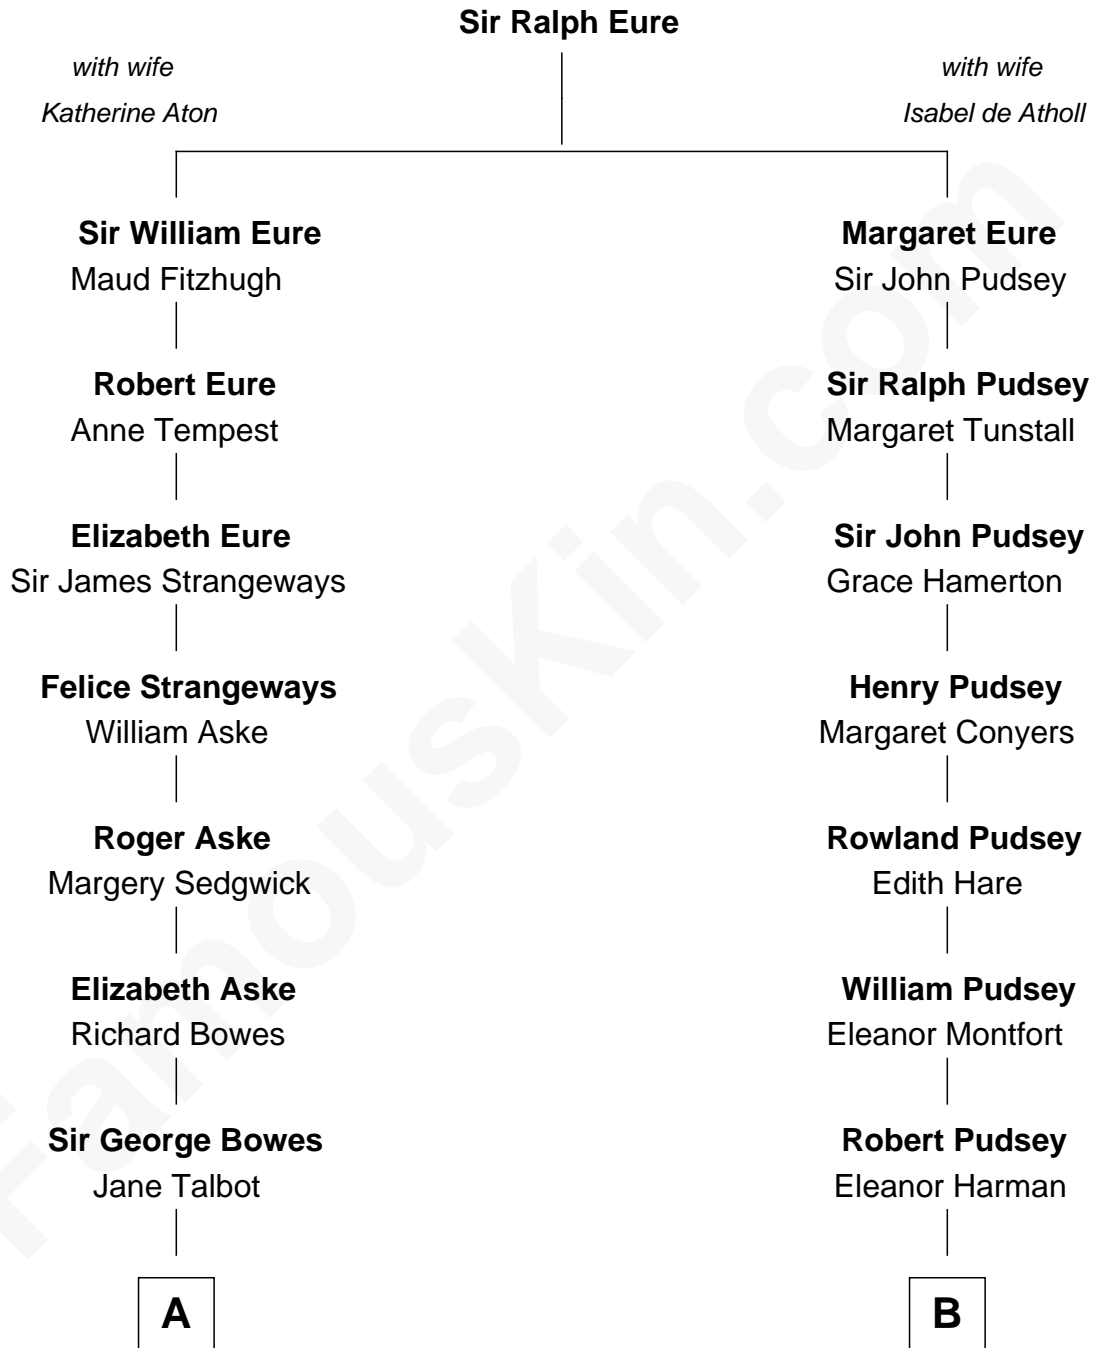

FamousKin.com
Relationship Chart of
Princess Diana
Princess of Wales

14th cousin 6 times removed of
Thomas Sim Lee
2nd and 7th Governor of Maryland

C

James Albert Edward Hamilton
Rosalind Cecilia Caroline Bingham

Cynthia Elinor Beatrix Hamilton
Albert Edward John Spencer

Edward John Spencer
Frances Ruth Burke Roche

Princess Diana
Princess of Wales

FamousKin.com