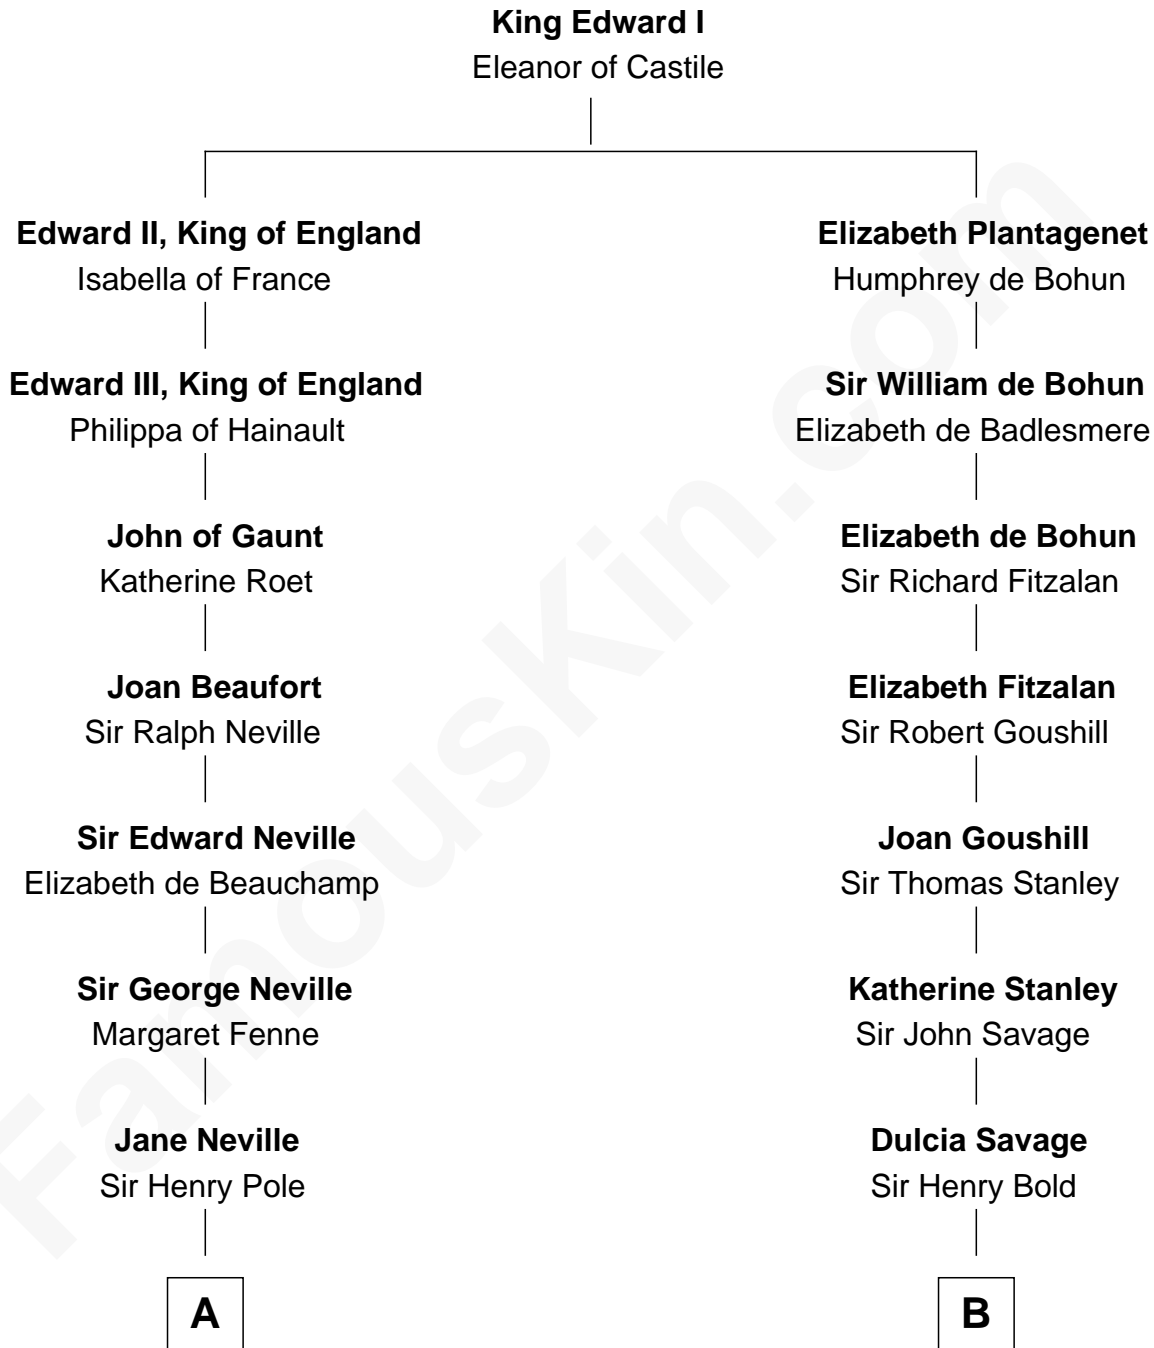

FamousKin.com Relationship Chart of

Princess Diana

Princess of Wales

15th cousin 5 times removed of

Thomas Sim Lee

2nd and 7th Governor of Maryland

C

—
Charles Robert Spencer

Margaret Baring

—
Albert Edward John Spencer

Cynthia Elinor Beatrix Hamilton

—
Edward John Spencer

Frances Ruth Burke Roche

—
Princess Diana

Princess of Wales

FamousKin.com