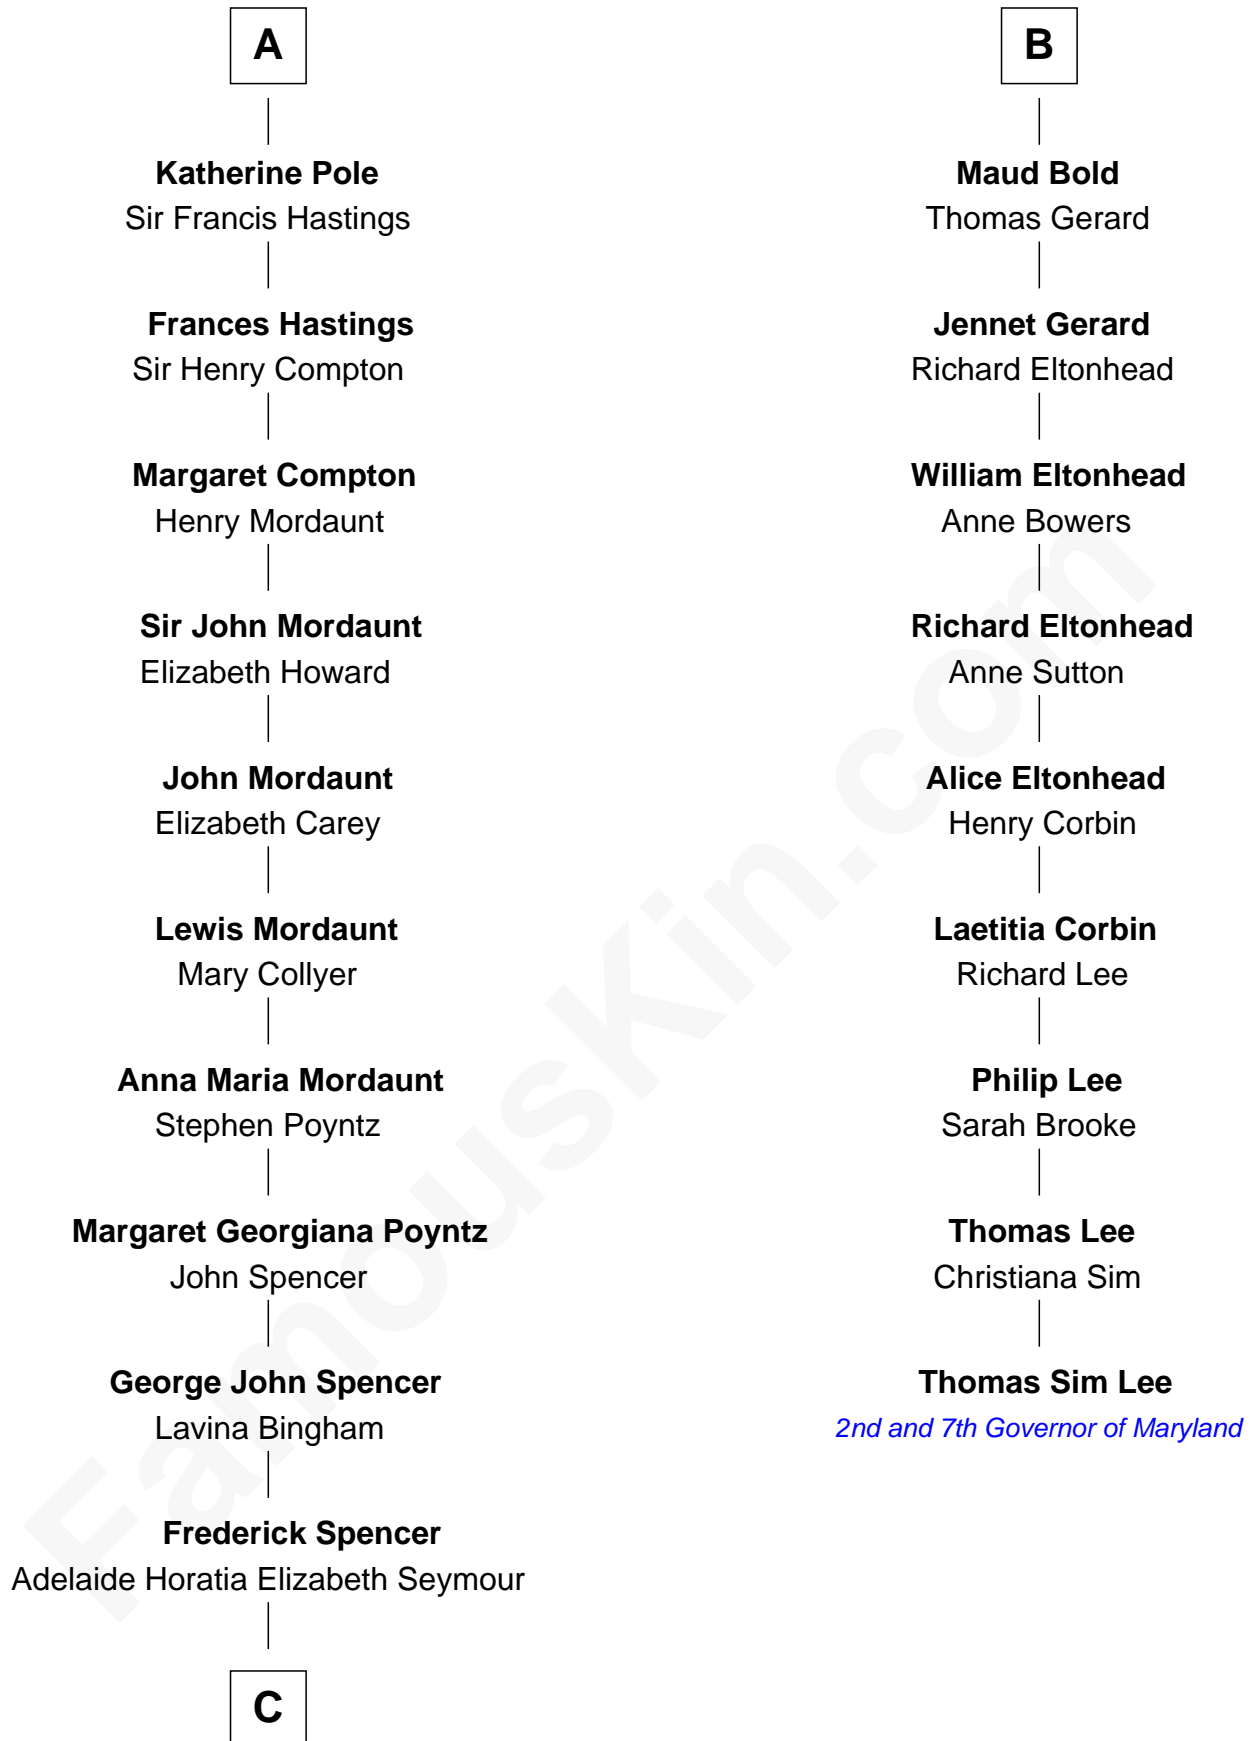

FamousKin.com Relationship Chart of

Princess Diana

Princess of Wales

15th cousin 5 times removed of

Thomas Sim Lee

2nd and 7th Governor of Maryland

C

—
Charles Robert Spencer

Margaret Baring

—
Albert Edward John Spencer

Cynthia Elinor Beatrix Hamilton

—
Edward John Spencer

Frances Ruth Burke Roche

—
Princess Diana

Princess of Wales

FamousKin.com