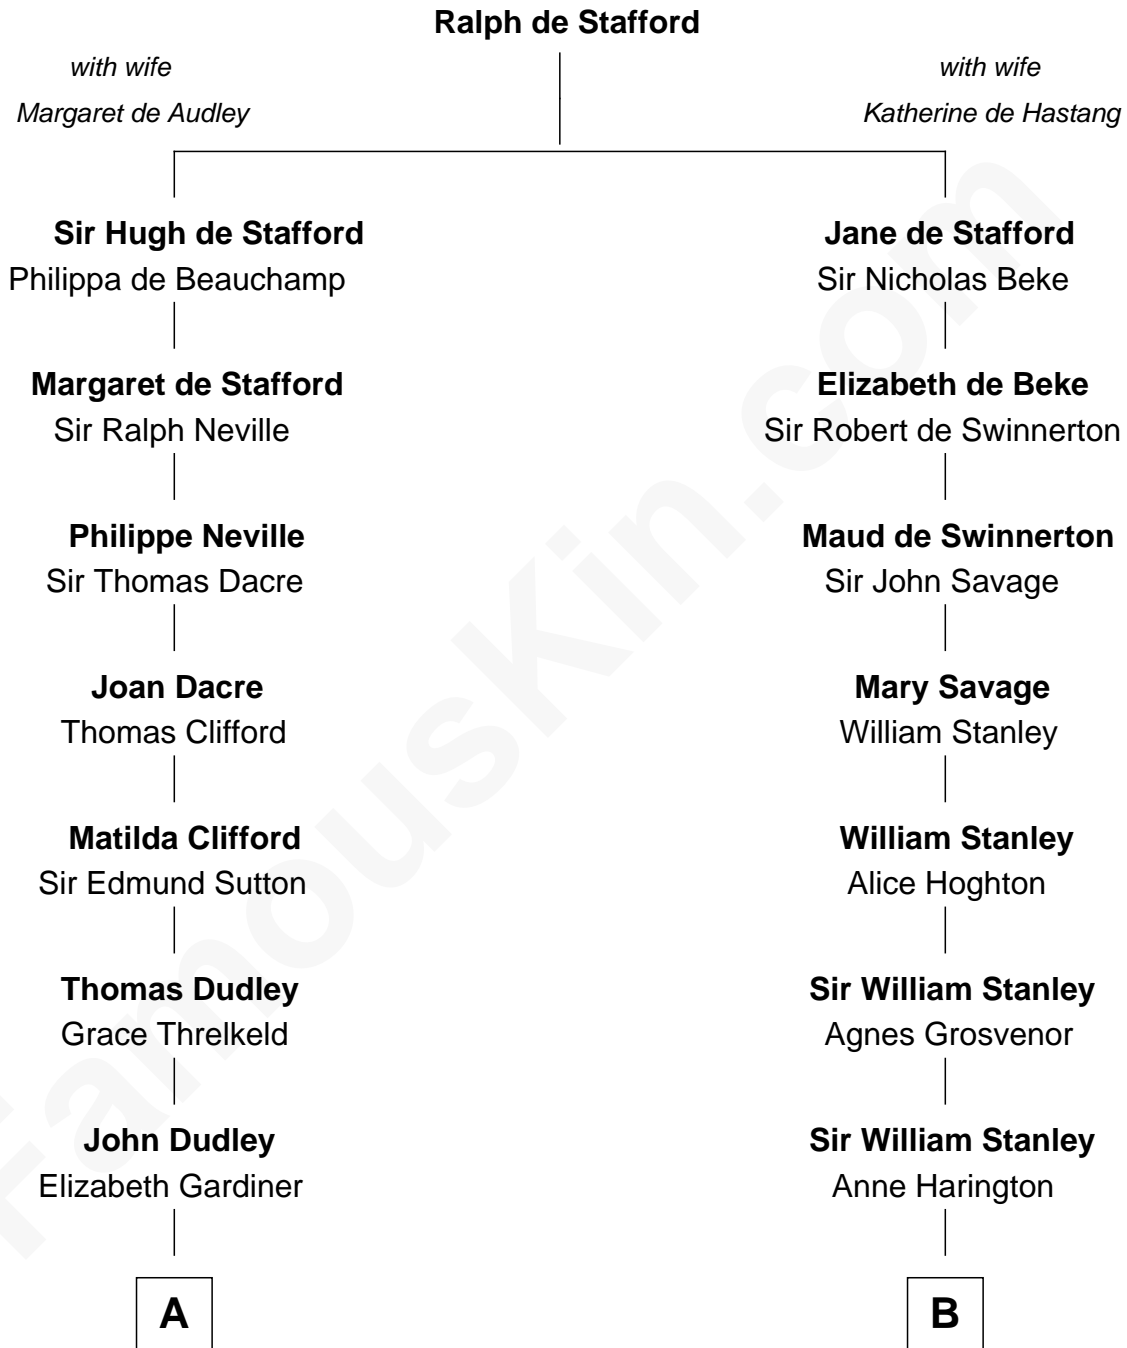

FamousKin.com
Relationship Chart of
Princess Diana
Princess of Wales

14th cousin 4 times removed of
Thomas Sim Lee
2nd and 7th Governor of Maryland

C

Edward John Spencer
Frances Ruth Burke Roche

Princess Diana
Princess of Wales

FamousKin.com