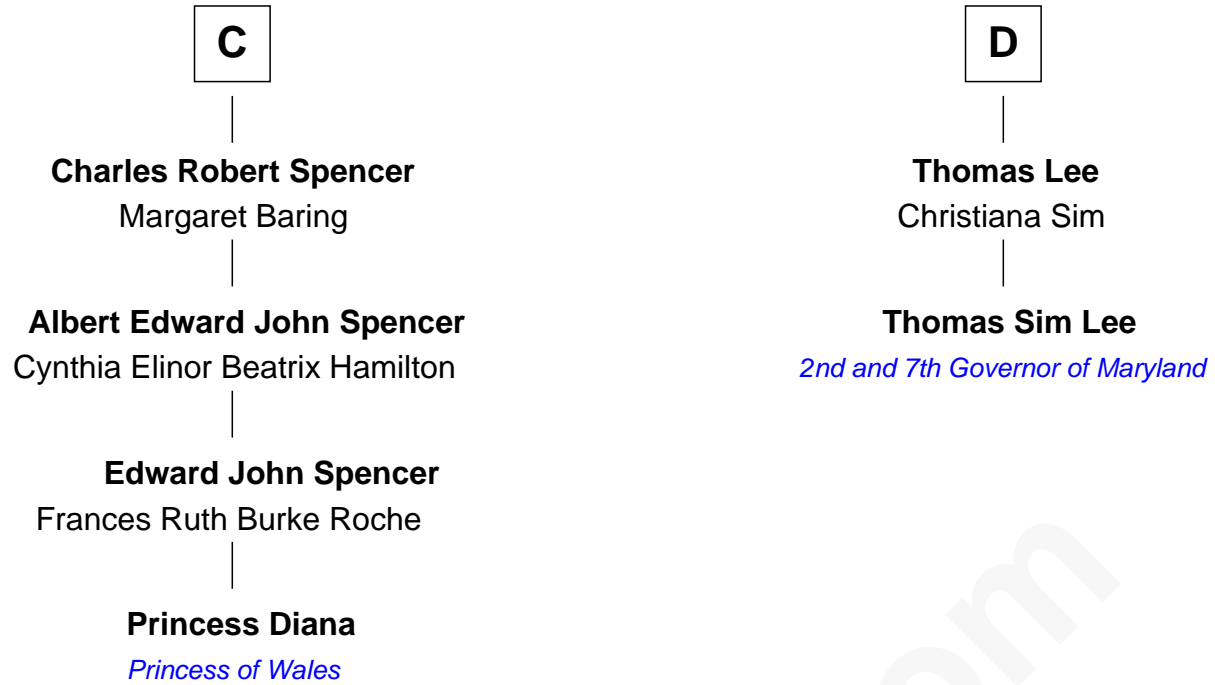

**FamousKin.com**  
**Relationship Chart of**  
**Princess Diana**  
*Princess of Wales*

**18th cousin 2 times removed of**  
**Thomas Sim Lee**  
*2nd and 7th Governor of Maryland*

FamousKin.com