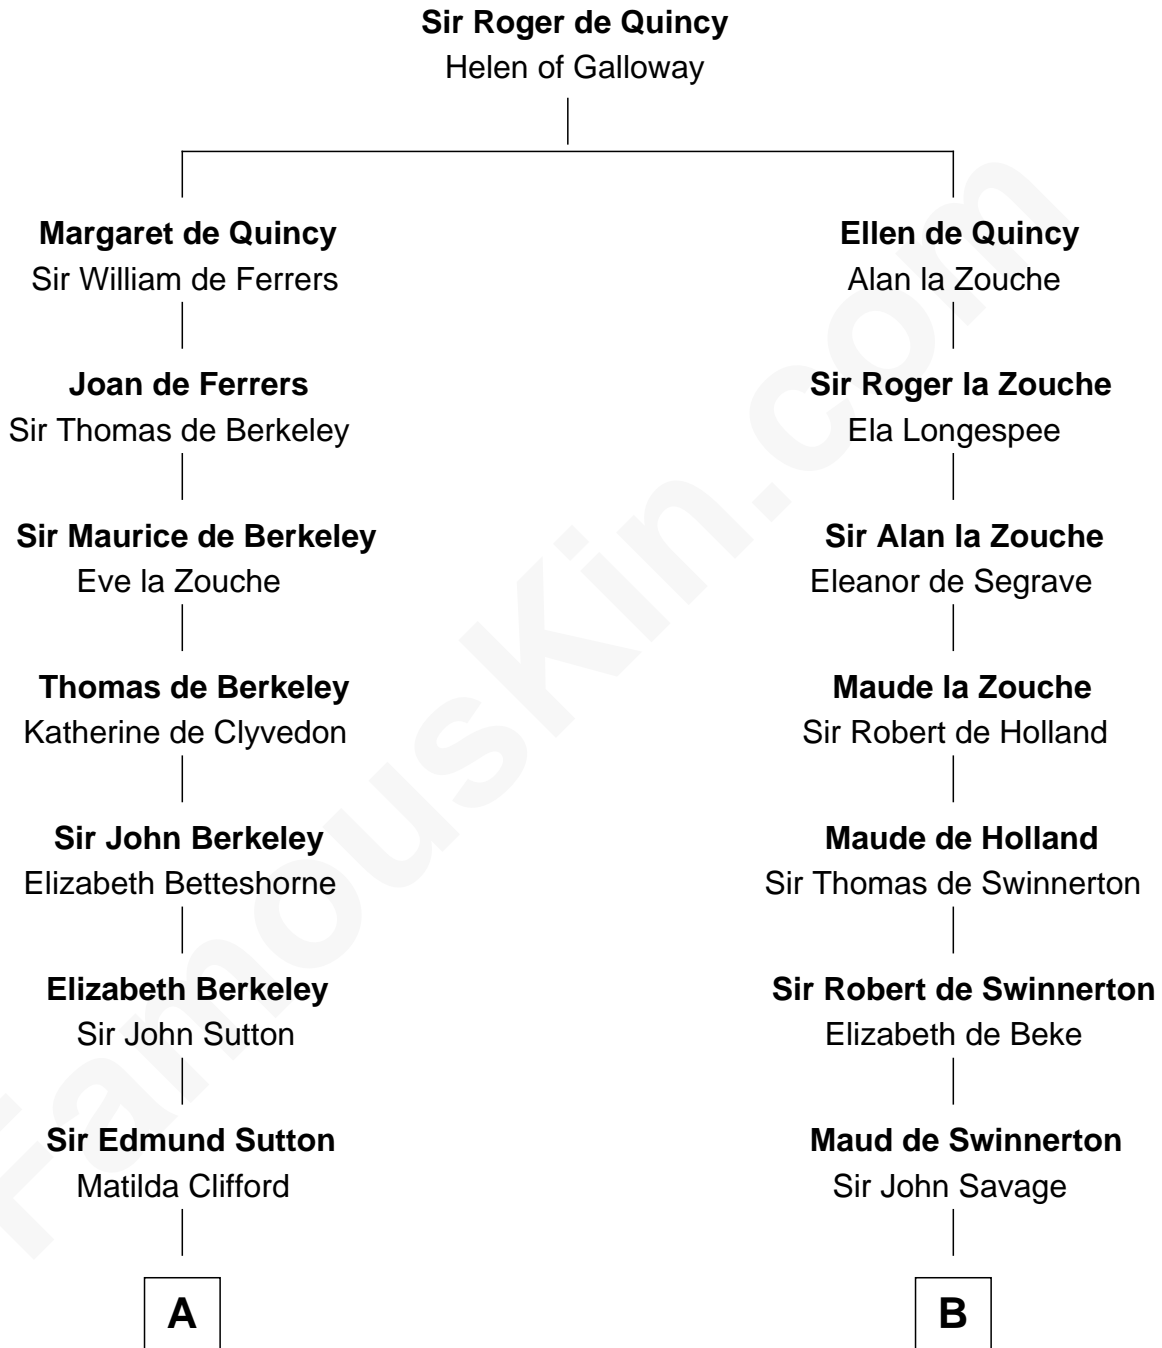

**FamousKin.com**  
**Relationship Chart of**  
**Princess Diana**  
*Princess of Wales*

**18th cousin 2 times removed of**  
**Thomas Sim Lee**  
*2nd and 7th Governor of Maryland*

FamousKin.com