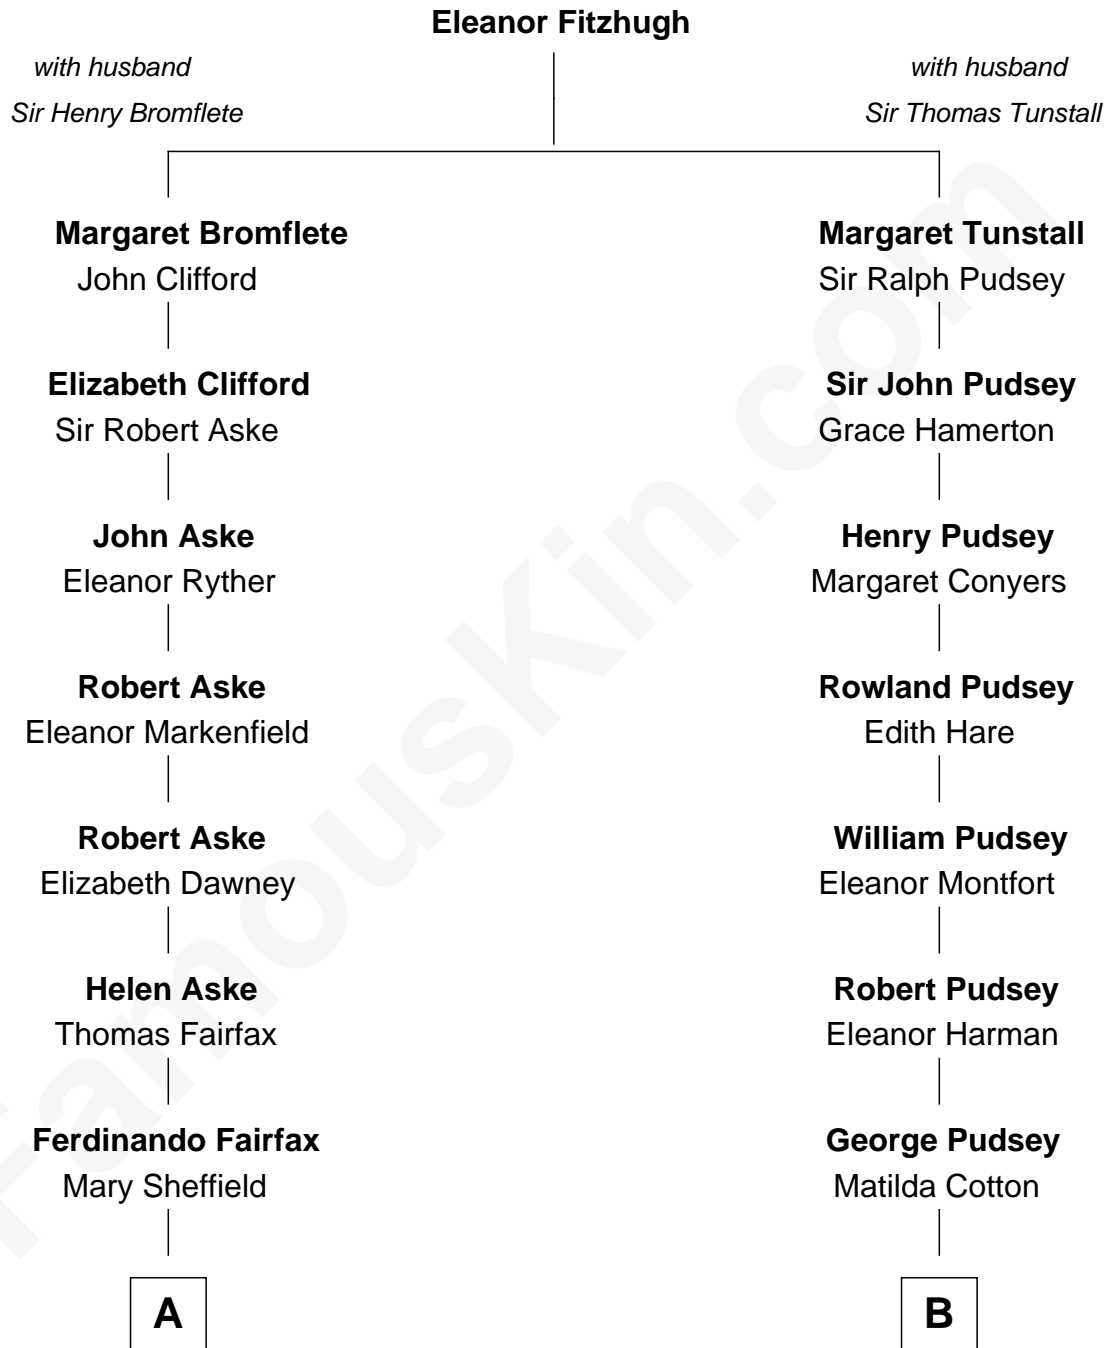

FamousKin.com

Relationship Chart of

Princess Diana

Princess of Wales

13th cousin 5 times removed of

Thomas Sim Lee
2nd and 7th Governor of Maryland

C

Edward John Spencer
Frances Ruth Burke Roche

Princess Diana
Princess of Wales

FamousKin.com