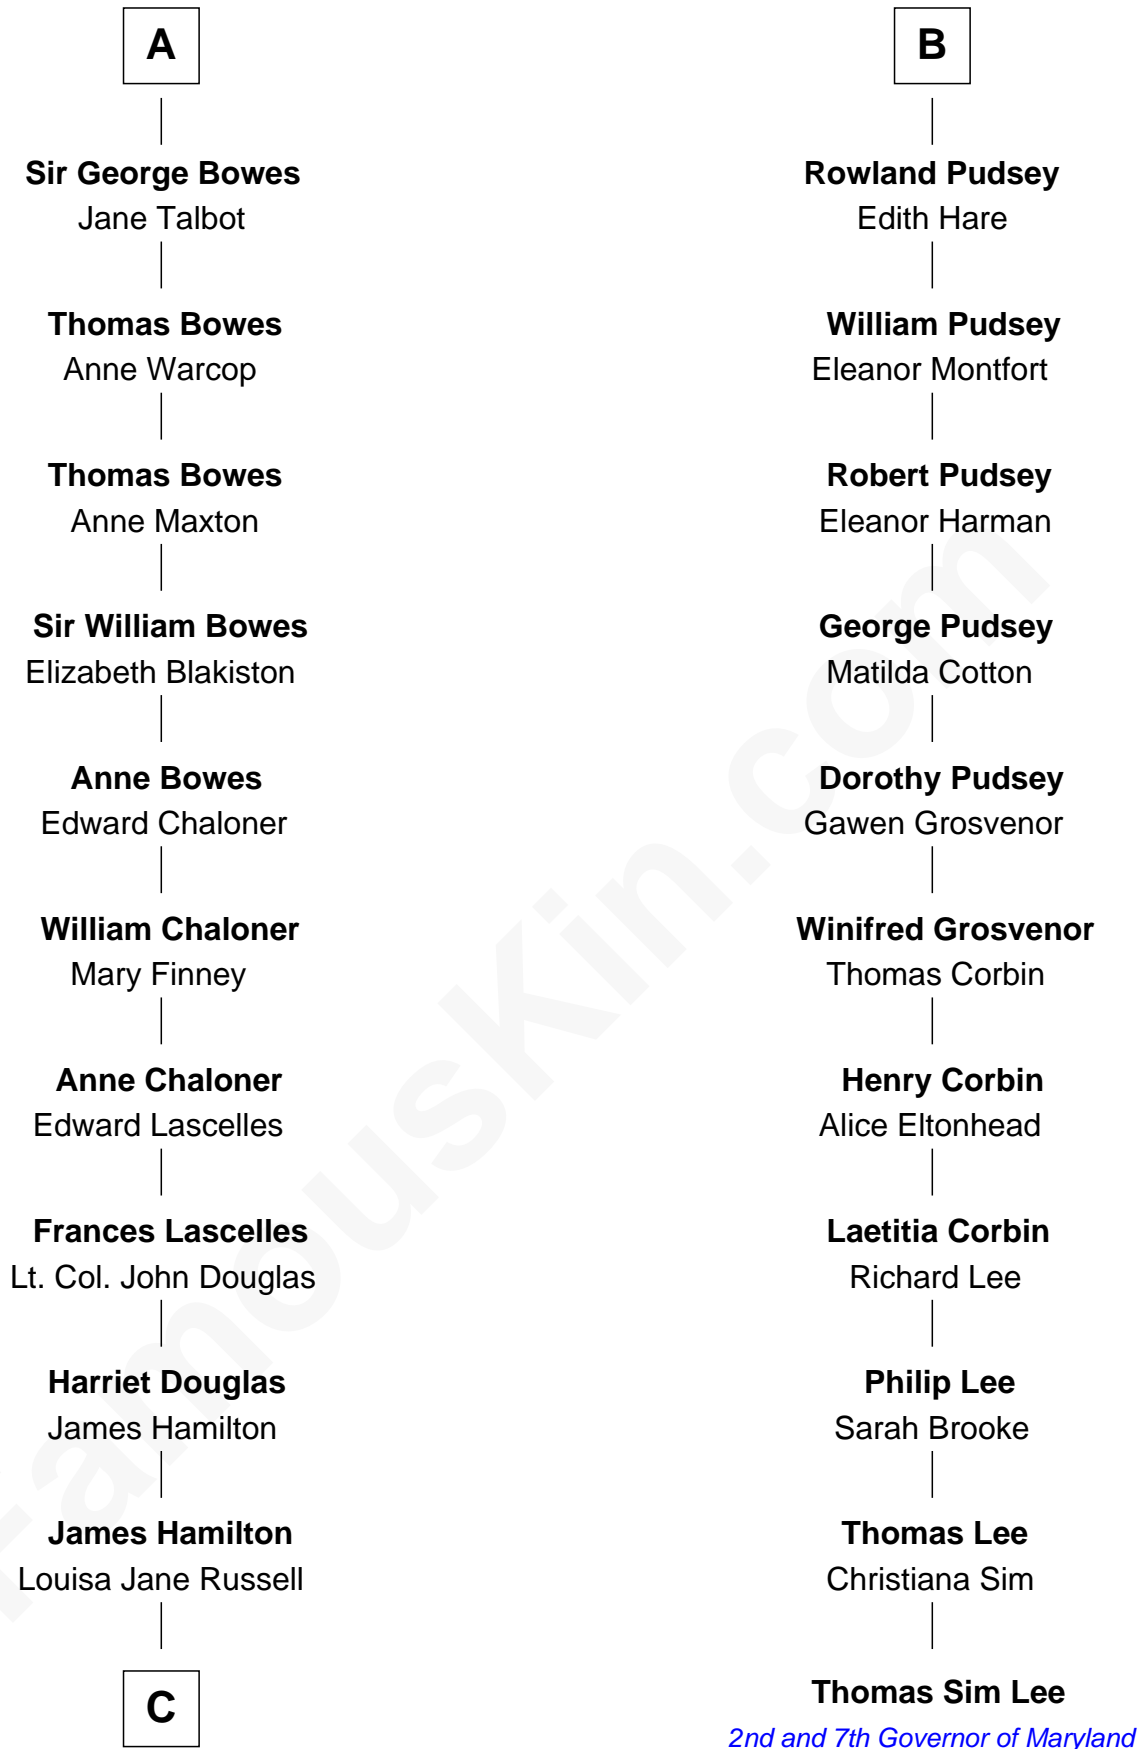

# FamousKin.com Relationship Chart of

**Princess Diana**

*Princess of Wales*

17th cousin 4 times removed of

**Thomas Sim Lee**

*2nd and 7th Governor of Maryland*

**Sir John Marmion**

Maud de Furnival

**C**

James Hamilton

Mary Anna Curzon-Howe

James Albert Edward Hamilton

Rosalind Cecilia Caroline Bingham

Cynthia Elinor Beatrix Hamilton

Albert Edward John Spencer

Edward John Spencer

Frances Ruth Burke Roche

Princess Diana

*Princess of Wales*

FamousKin.com