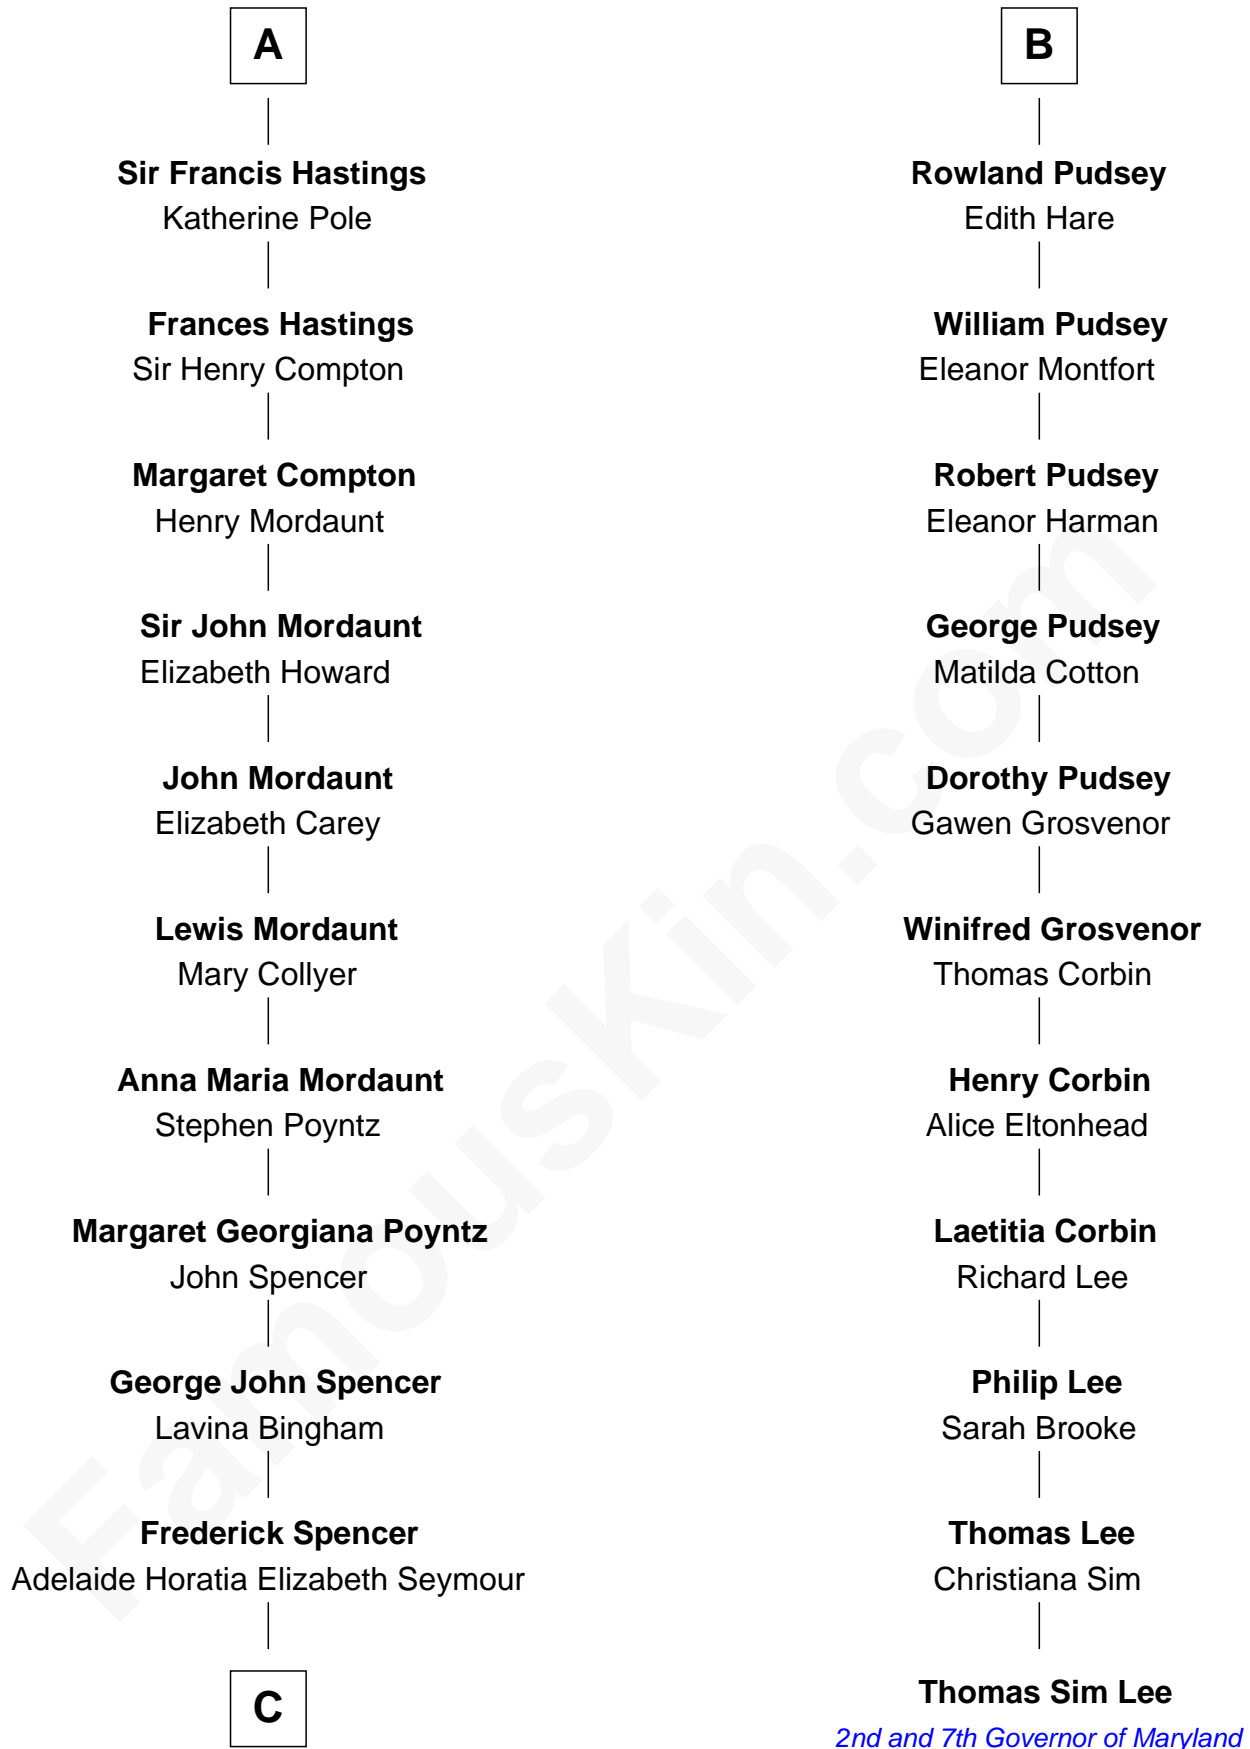

FamousKin.com Relationship Chart of

Princess Diana

Princess of Wales

17th cousin 3 times removed of

Thomas Sim Lee

2nd and 7th Governor of Maryland

C

—
Charles Robert Spencer

Margaret Baring

—
Albert Edward John Spencer

Cynthia Elinor Beatrix Hamilton

—
Edward John Spencer

Frances Ruth Burke Roche

—
Princess Diana

Princess of Wales

FamousKin.com