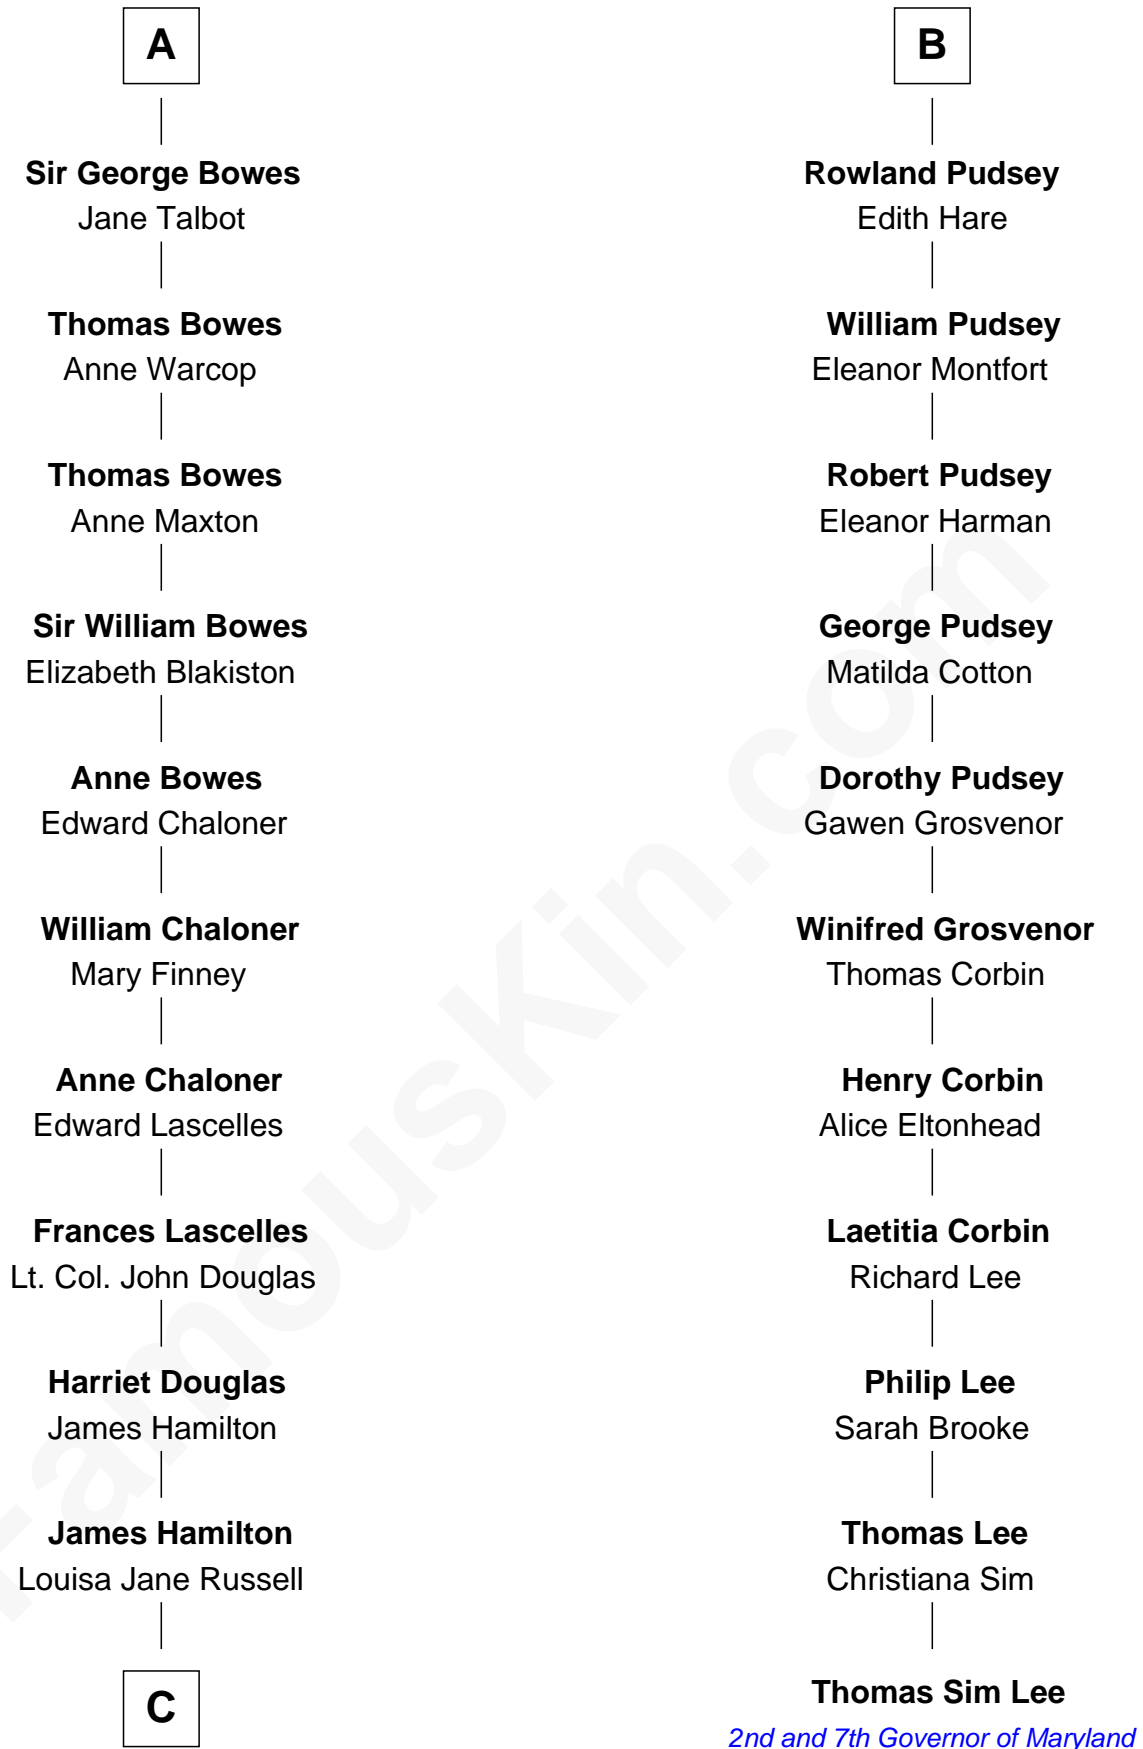

FamousKin.com

Relationship Chart of

Princess Diana

Princess of Wales

17th cousin 4 times removed of

Thomas Sim Lee
2nd and 7th Governor of Maryland

Sir John Bulmer

C

James Hamilton

Mary Anna Curzon-Howe

James Albert Edward Hamilton

Rosalind Cecilia Caroline Bingham

Cynthia Elinor Beatrix Hamilton

Albert Edward John Spencer

Edward John Spencer

Frances Ruth Burke Roche

Princess Diana

Princess of Wales

FamousKin.com