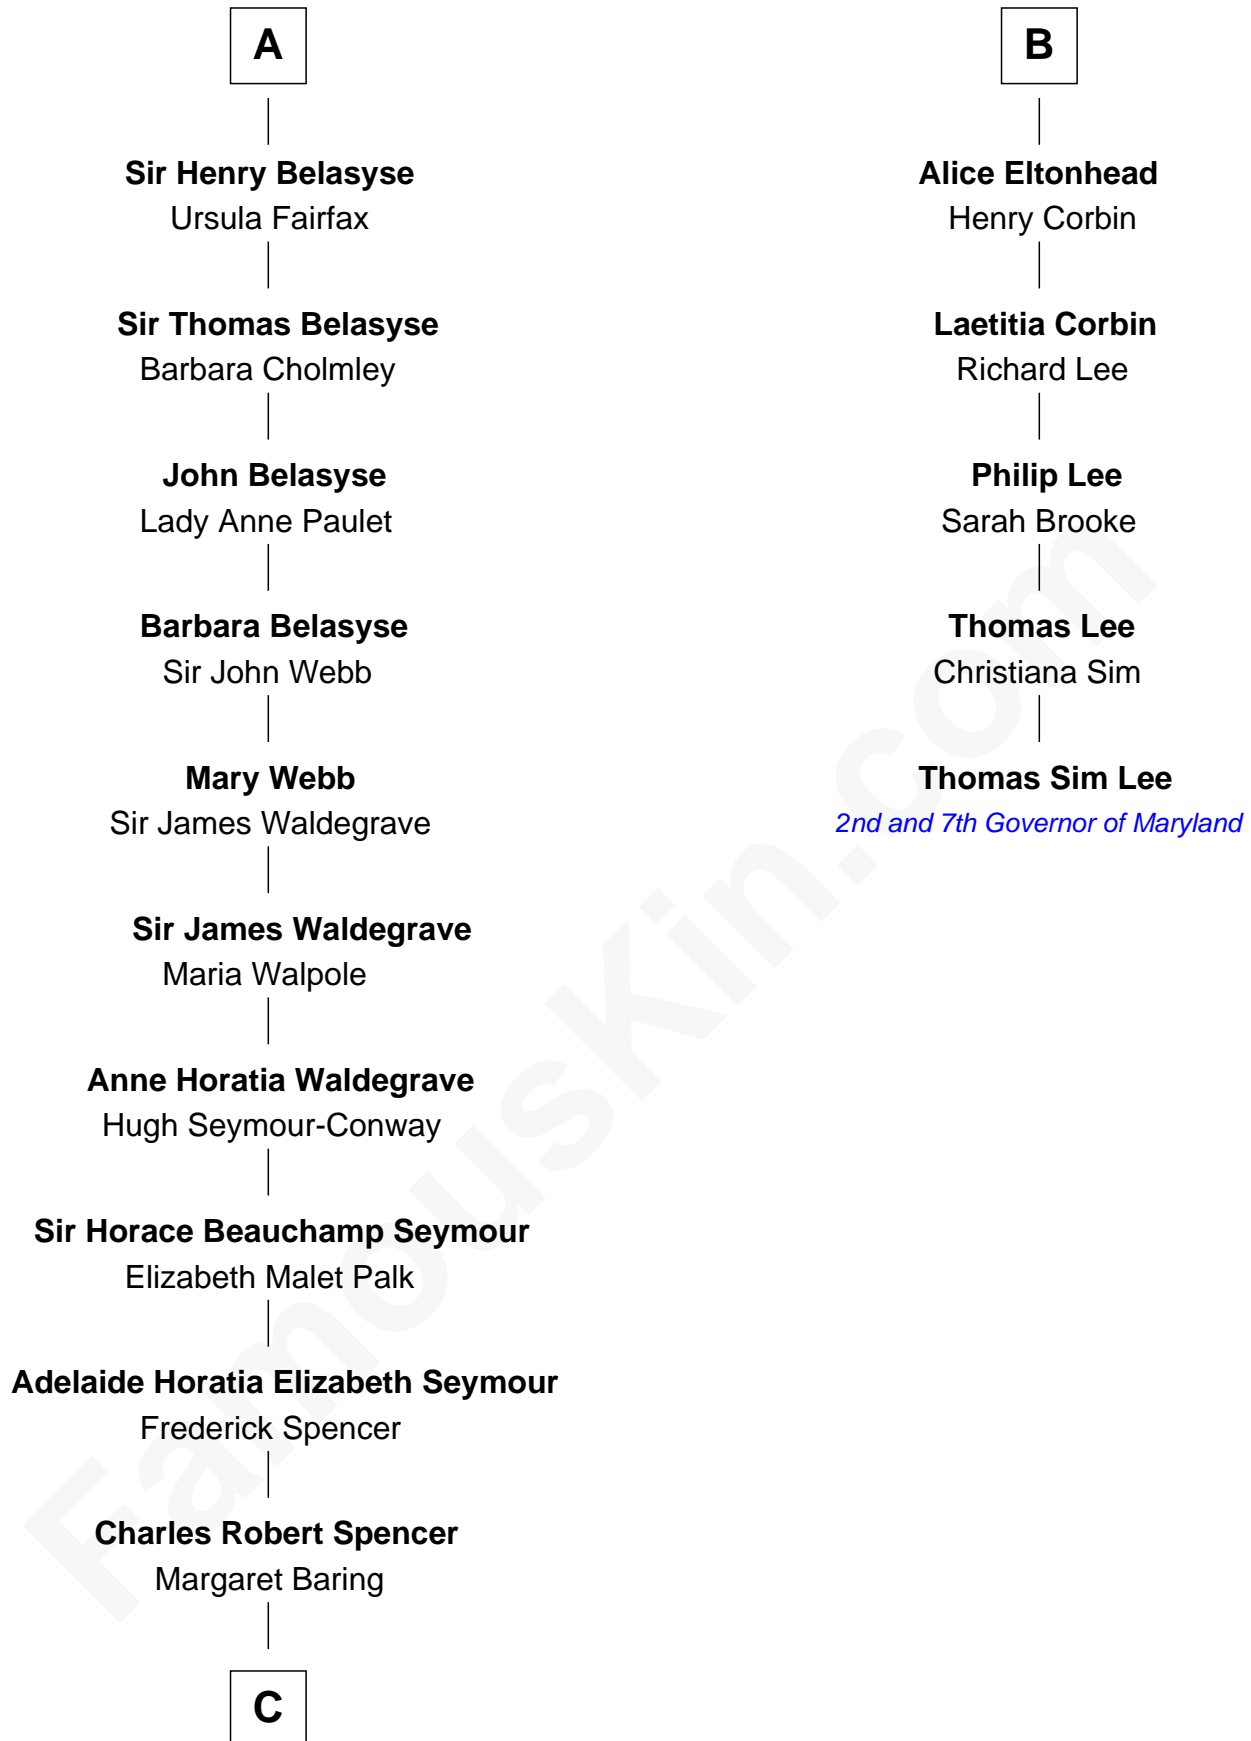

FamousKin.com
Relationship Chart of
Princess Diana
Princess of Wales

11th cousin 8 times removed of
Thomas Sim Lee
2nd and 7th Governor of Maryland

Sir Nicholas Harington
 Isabel English

C

—
Albert Edward John Spencer
Cynthia Elinor Beatrix Hamilton

—
Edward John Spencer
Frances Ruth Burke Roche

—
Princess Diana
Princess of Wales

FamousKin.com