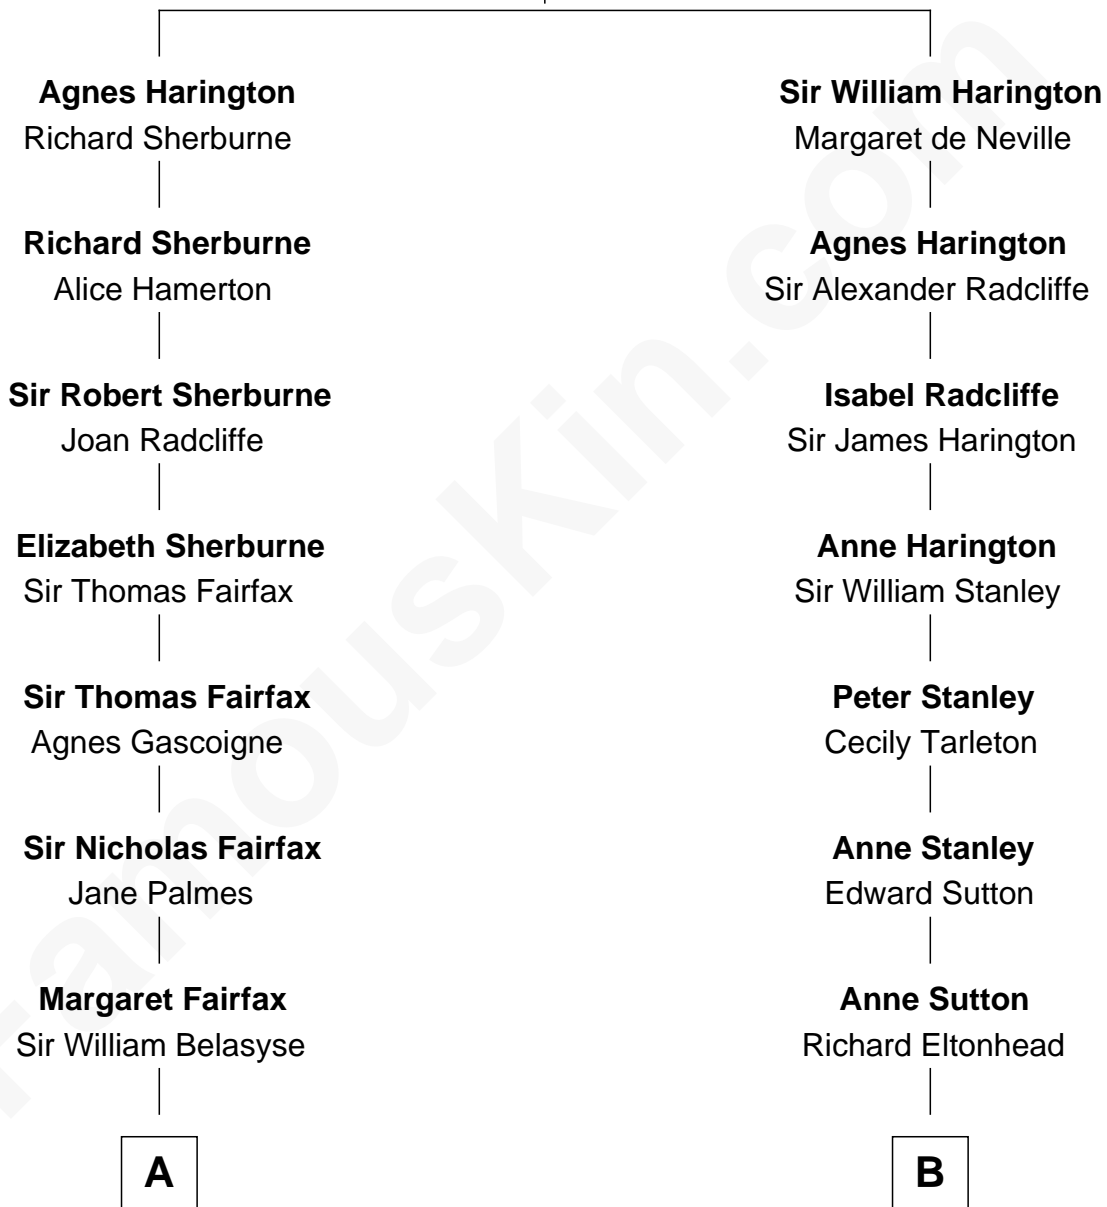

FamousKin.com
Relationship Chart of
Princess Diana
Princess of Wales

11th cousin 8 times removed of
Thomas Sim Lee
2nd and 7th Governor of Maryland

Sir Nicholas Harington
 Isabel English

C

—
Albert Edward John Spencer
Cynthia Elinor Beatrix Hamilton

—
Edward John Spencer
Frances Ruth Burke Roche

—
Princess Diana
Princess of Wales

FamousKin.com