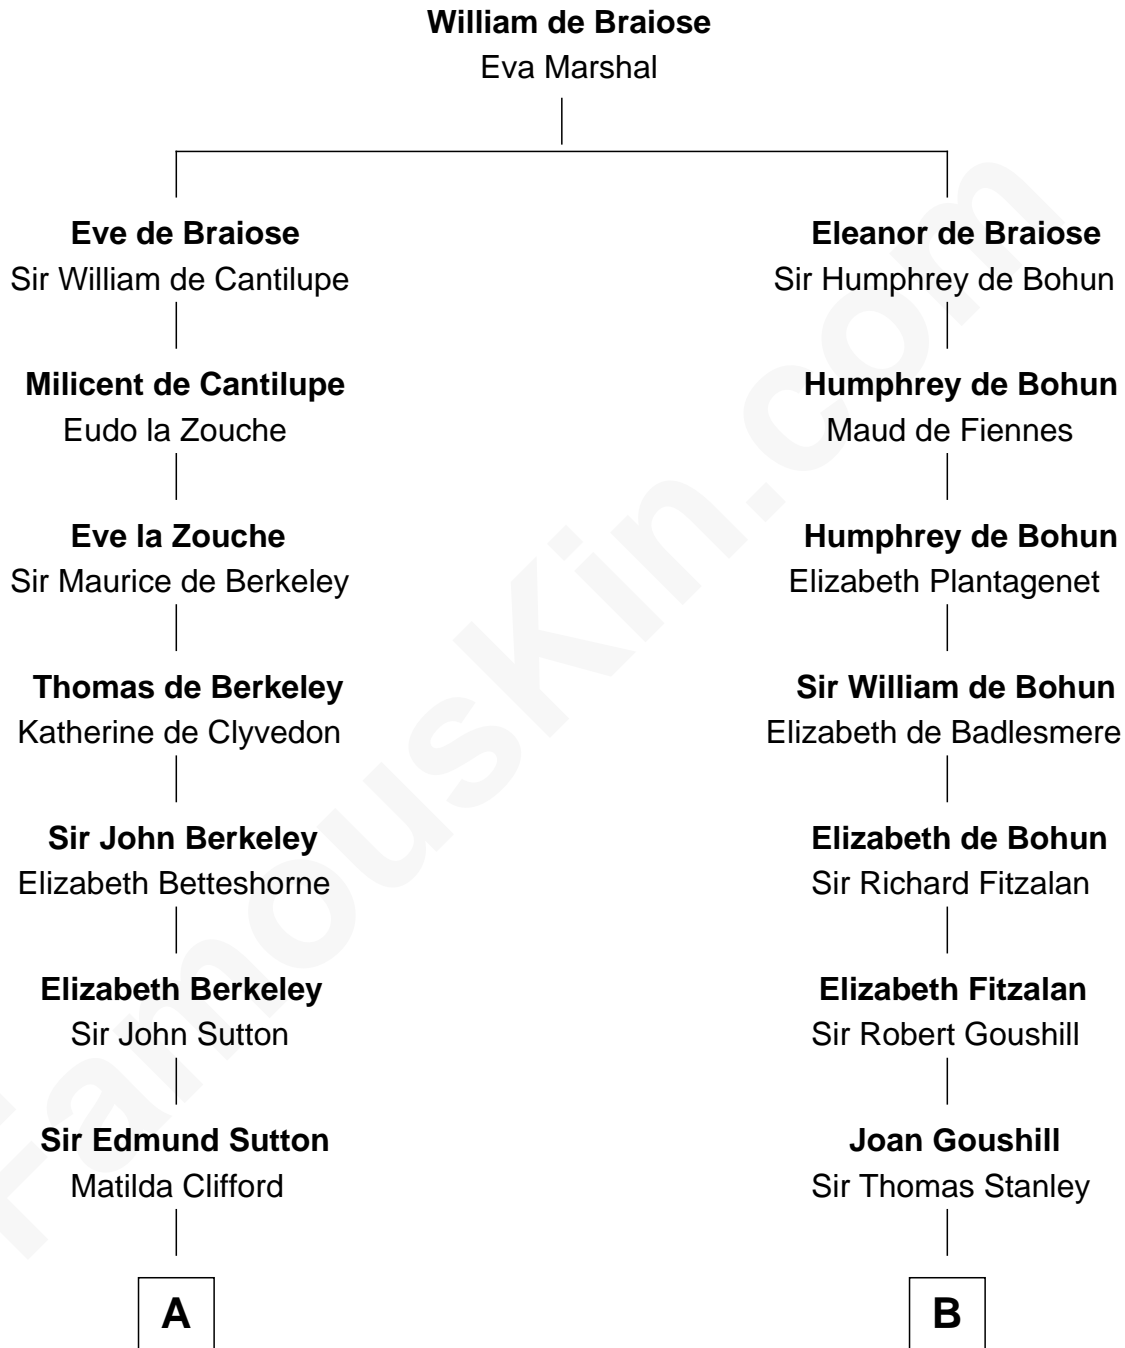

FamousKin.com
Relationship Chart of
Princess Diana
Princess of Wales

17th cousin 3 times removed of
Thomas Sim Lee
2nd and 7th Governor of Maryland

C

—
Charles Robert Spencer

Margaret Baring

—
Albert Edward John Spencer

Cynthia Elinor Beatrix Hamilton

—
Edward John Spencer

Frances Ruth Burke Roche

—
Princess Diana

Princess of Wales

FamousKin.com