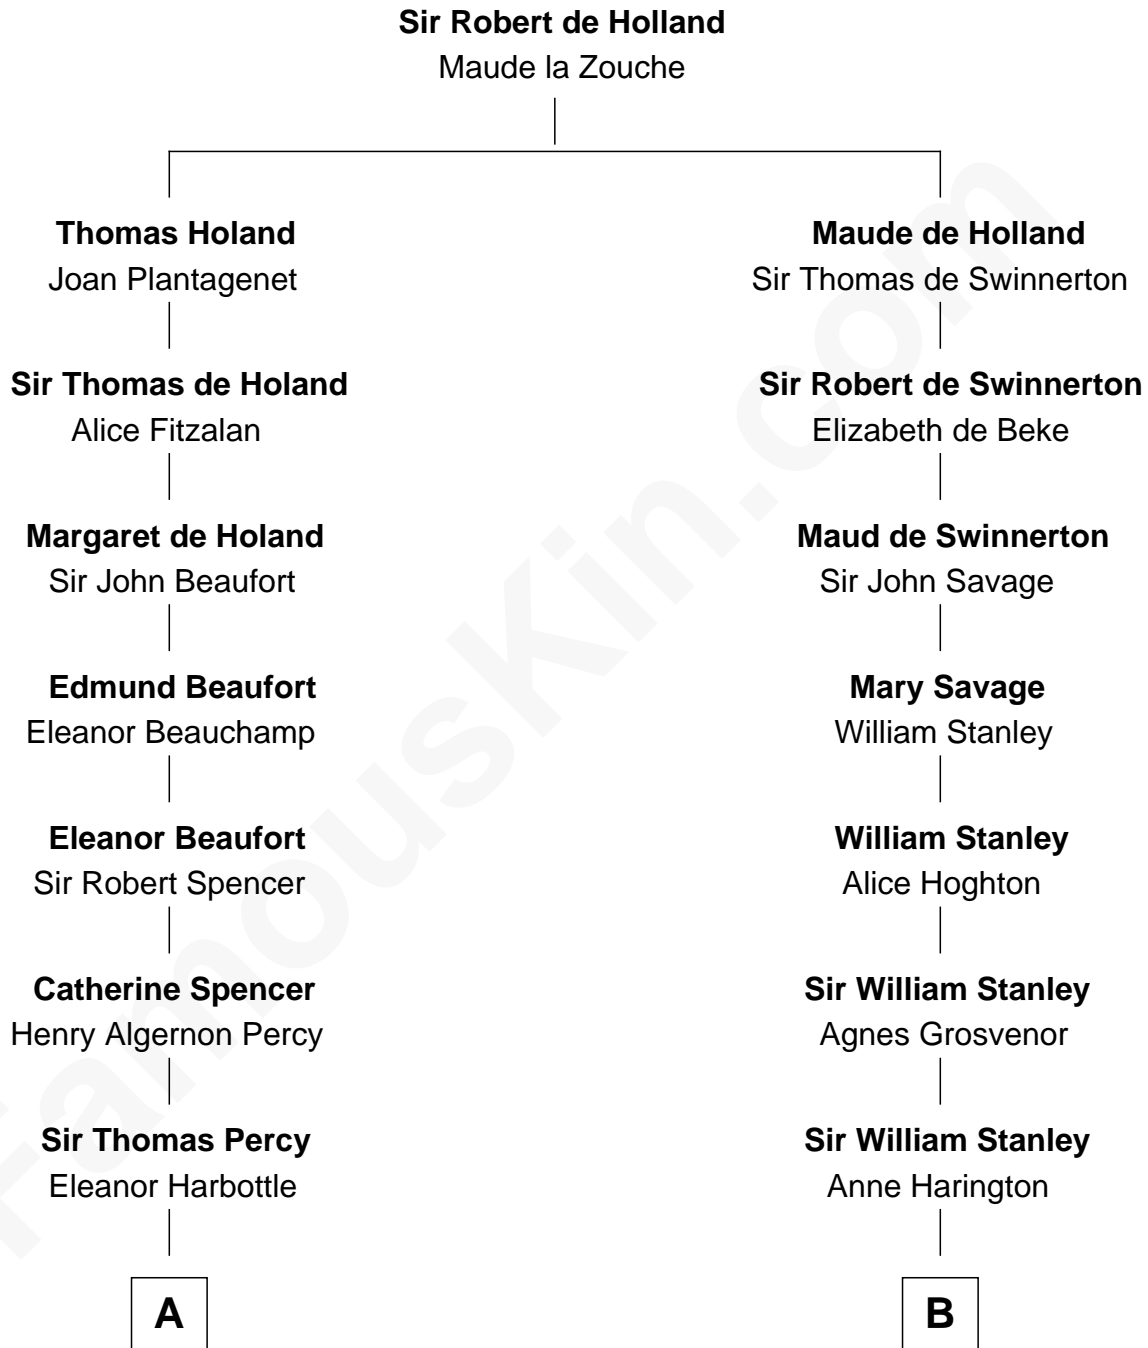

## Relationship Chart of

### Princess Diana

*Princess of Wales*

14th cousin 6 times removed of

**Thomas Sim Lee**  
*2nd and 7th Governor of Maryland*

**A**

**Henry Percy**  
Katherine Neville

**Henry Percy**  
Dorothy Devereux

**Dorothy Percy**  
Robert Sydney

**Dorothy Sydney**  
Henry Spencer

**Sir Robert Spencer**  
Ann Digby

**Sir Charles Spencer**  
Anne Churchill

**John Spencer**  
Georgiana Carolina Carteret

**John Spencer**  
Margaret Georgiana Poyntz

**George John Spencer**  
Lavina Bingham