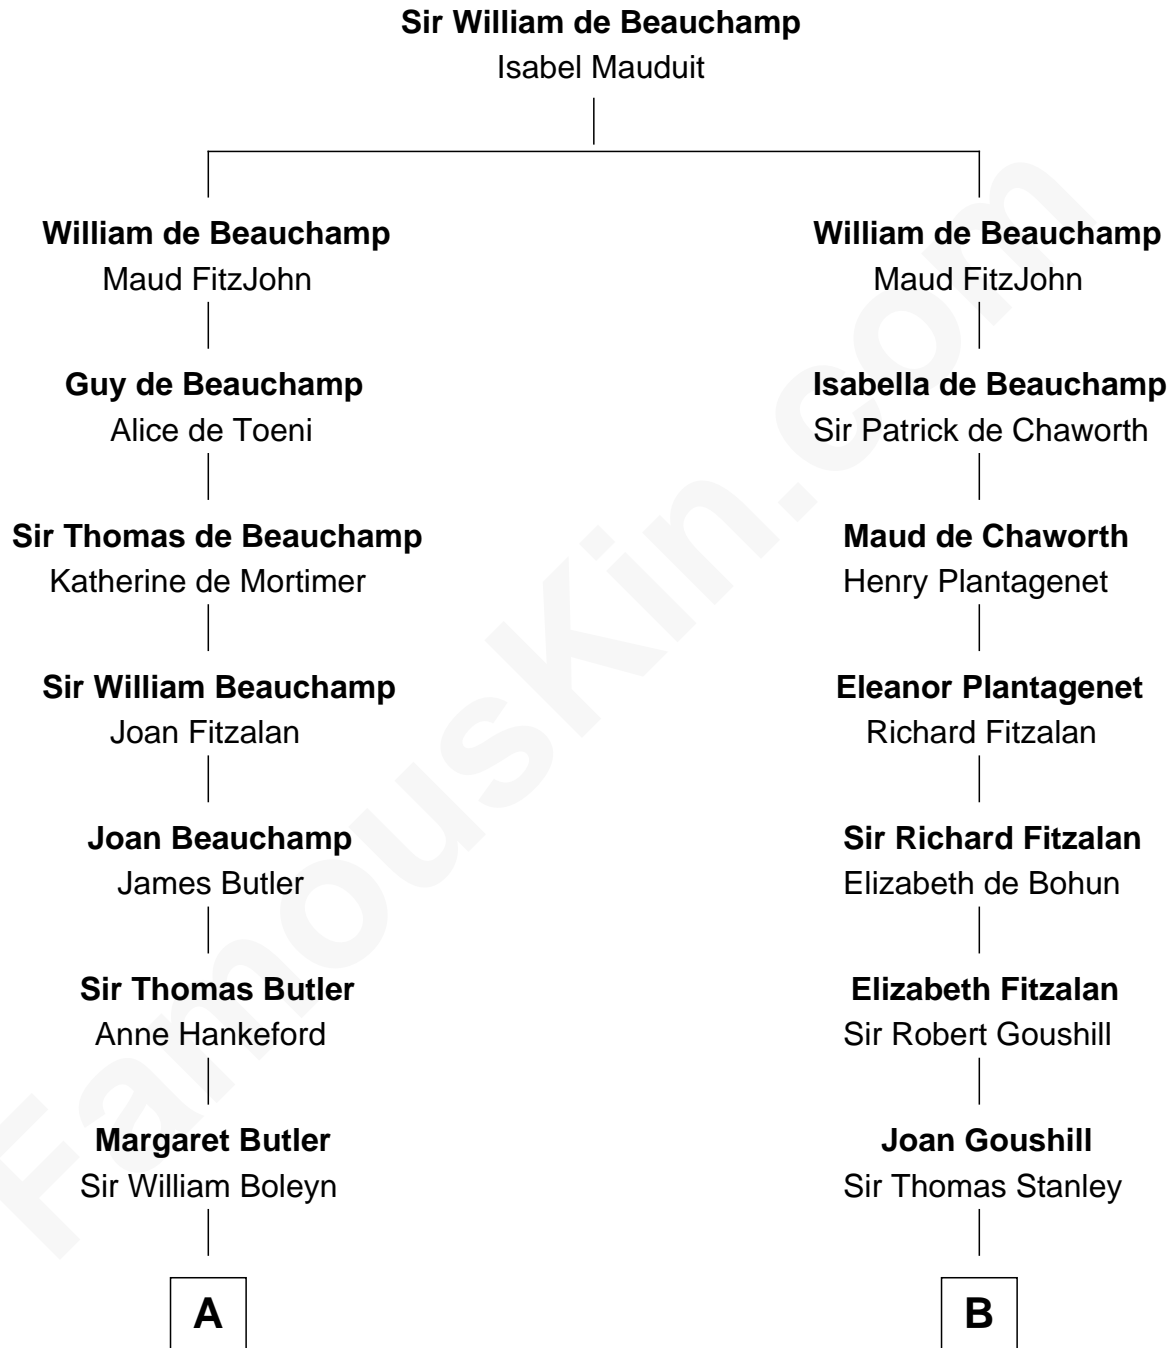

**FamousKin.com**  
**Relationship Chart of**  
**Princess Diana**  
*Princess of Wales*

**17th cousin 4 times removed of**  
**Thomas Sim Lee**  
*2nd and 7th Governor of Maryland*

**C**

—  
**Frederick Spencer**

Adelaide Horatia Elizabeth Seymour

—  
**Charles Robert Spencer**

Margaret Baring

—  
**Albert Edward John Spencer**

Cynthia Elinor Beatrix Hamilton

—  
**Edward John Spencer**

Frances Ruth Burke Roche

—  
**Princess Diana**

*Princess of Wales*

FamousKin.com