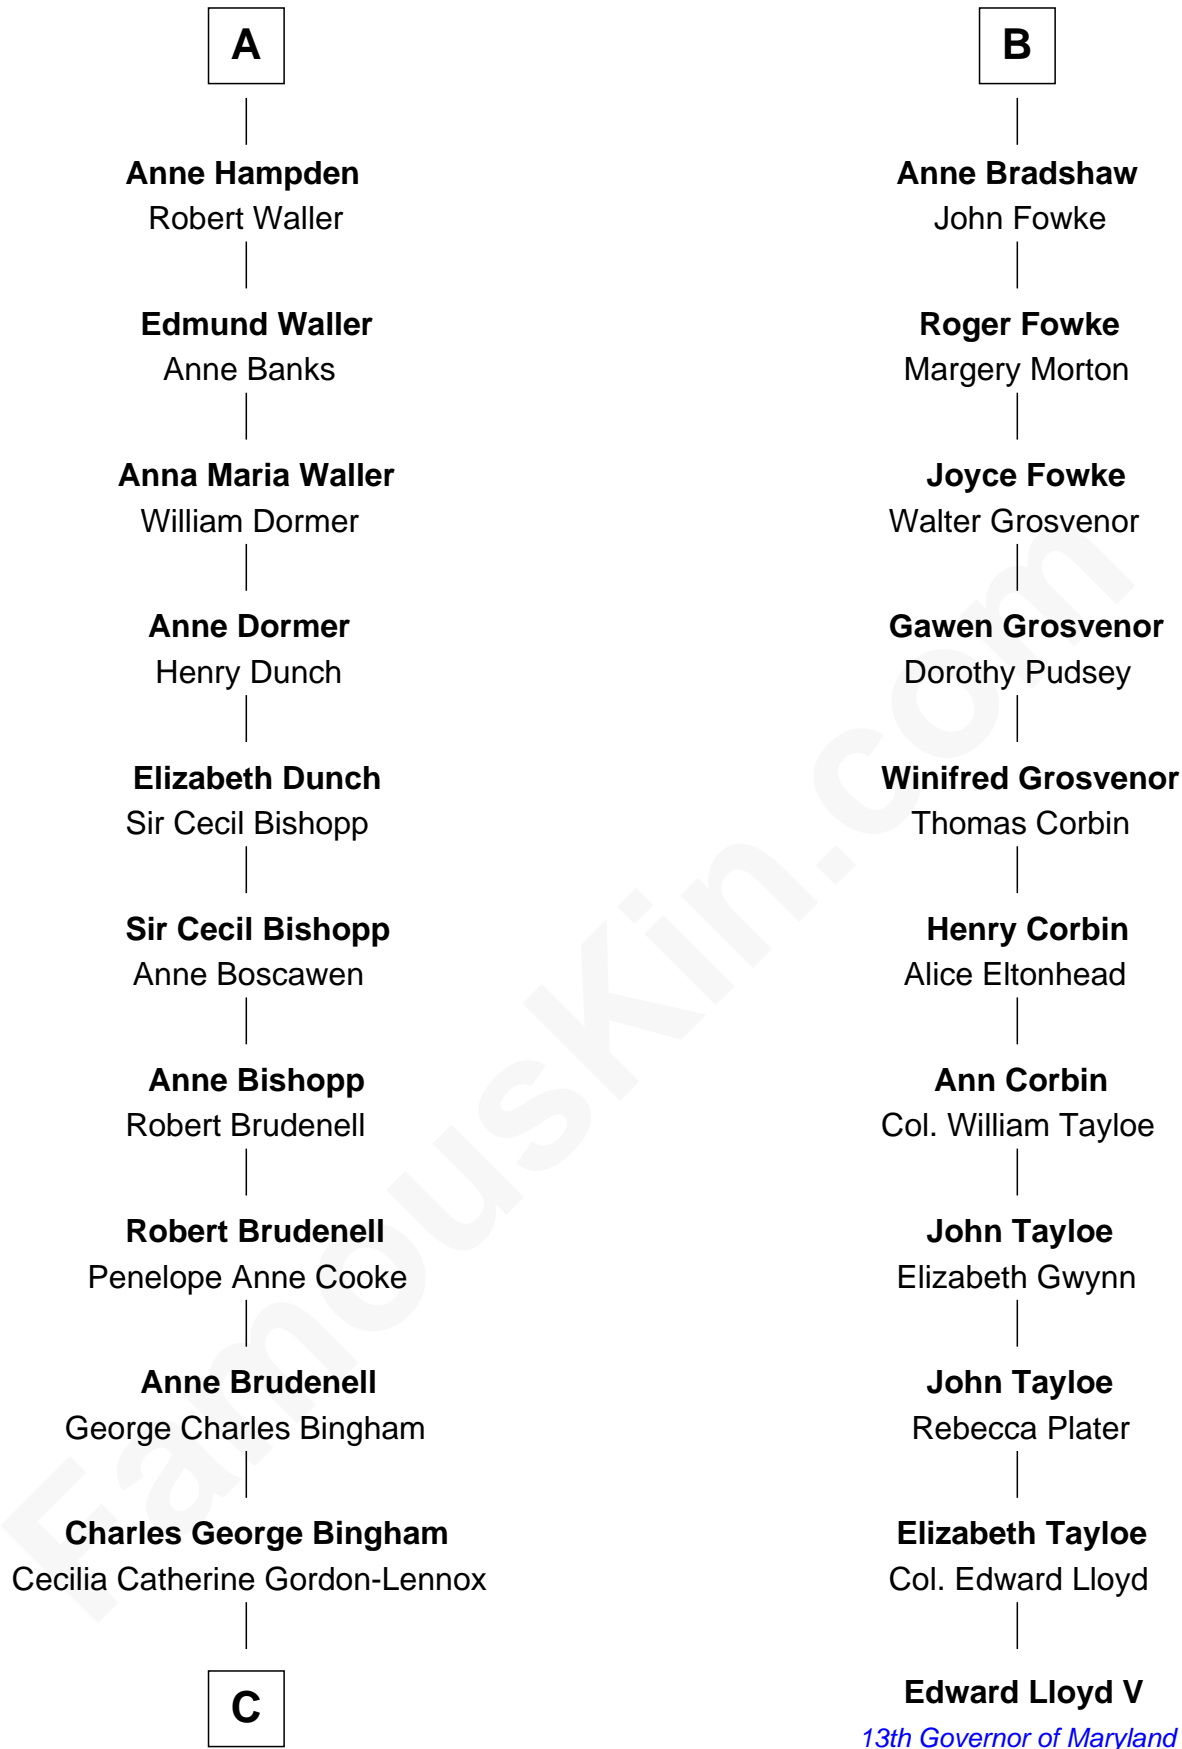

# FamousKin.com Relationship Chart of

**Princess Diana**

*Princess of Wales*

17th cousin 3 times removed of

**Edward Lloyd V**

*13th Governor of Maryland*

**C**

**Rosalind Cecilia Caroline Bingham**

James Albert Edward Hamilton

**Cynthia Elinor Beatrix Hamilton**

Albert Edward John Spencer

**Edward John Spencer**

Frances Ruth Burke Roche

**Princess Diana**

*Princess of Wales*

FamousKin.com