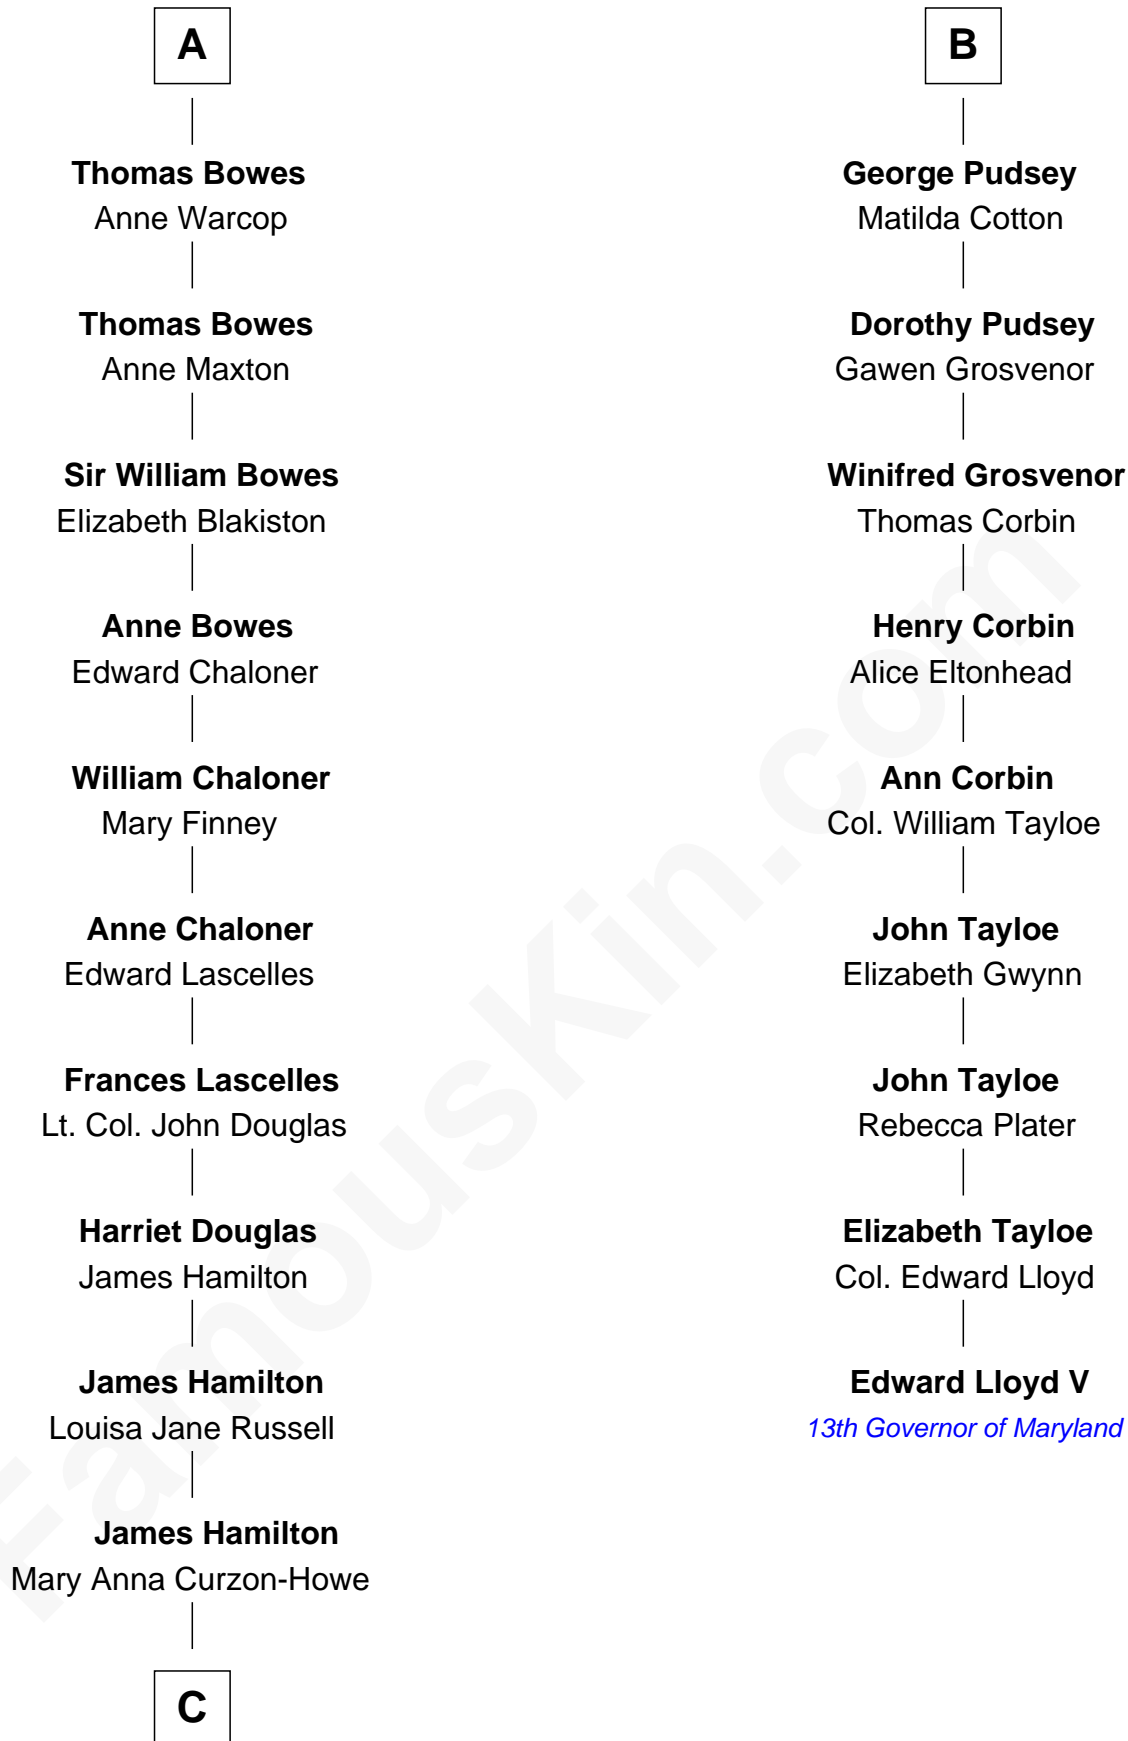

FamousKin.com Relationship Chart of

Princess Diana

Princess of Wales

15th cousin 5 times removed of

Edward Lloyd V

13th Governor of Maryland

Sir Ralph Eure

*with wife
Katherine Aton*

Margaret Tunstall

Elizabeth Eure

Sir James Strangeways

Sir John Pudsey

Grace Hamerton

Felice Strangeways

William Aske

Henry Pudsey

Margaret Conyers

Roger Aske

Margery Sedgwick

Rowland Pudsey

Edith Hare

Elizabeth Aske

Richard Bowes

William Pudsey

Eleanor Montfort

Sir George Bowes

Jane Talbot

Robert Pudsey

Eleanor Harman

A

B

C