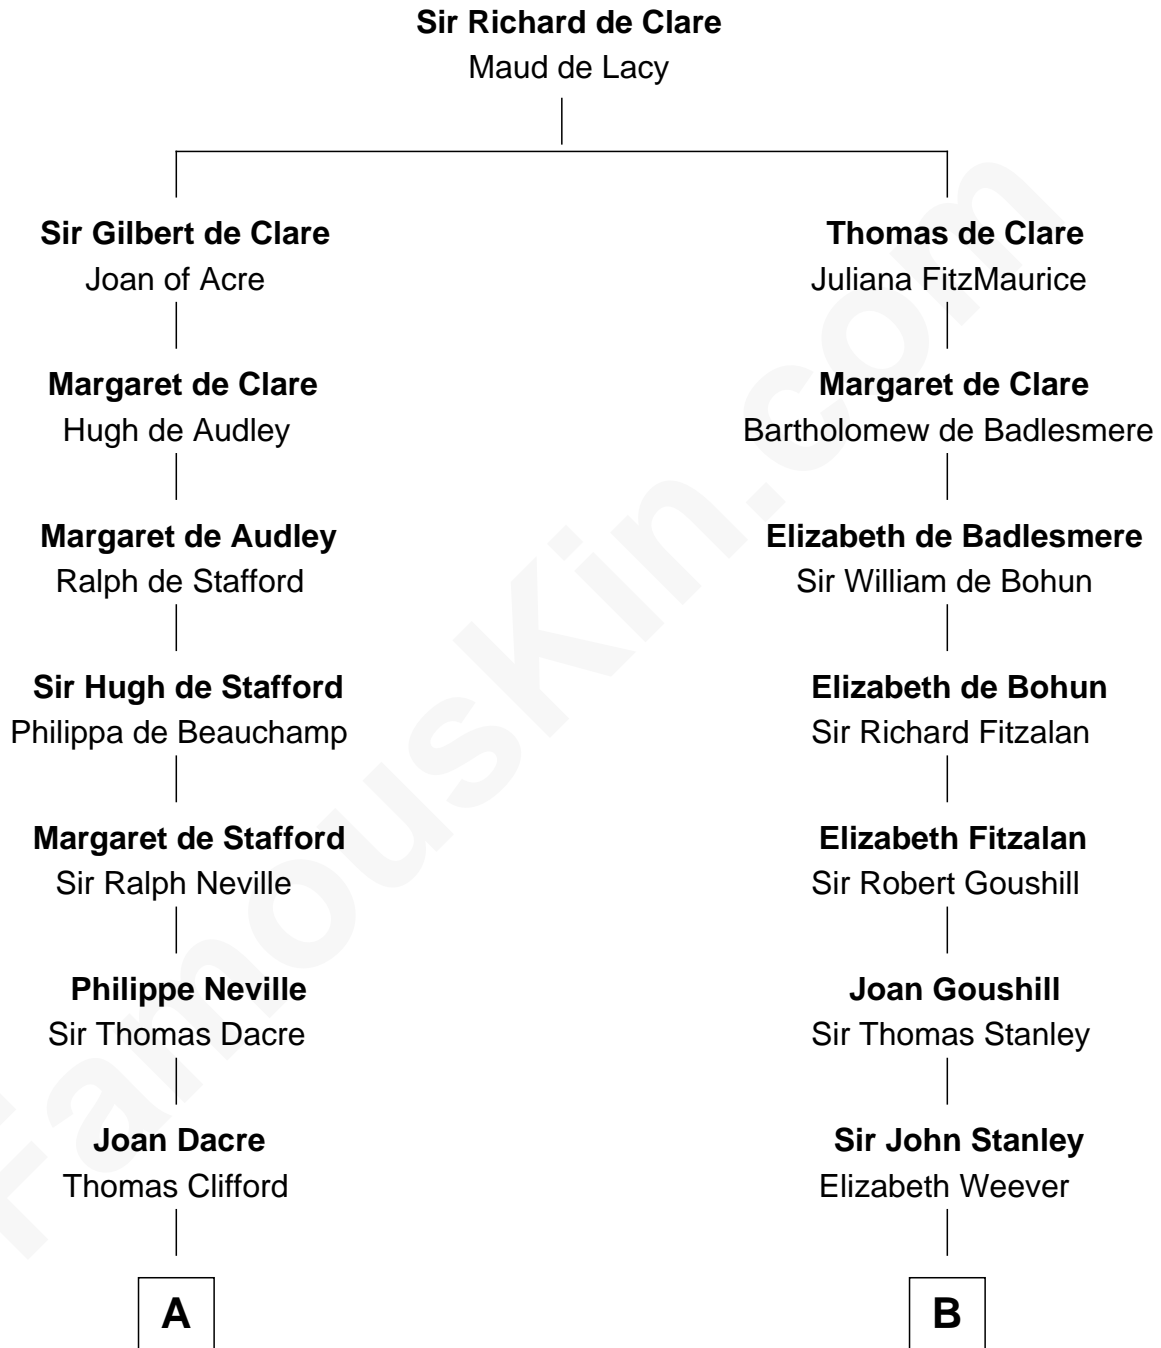

FamousKin.com Relationship Chart of

Princess Diana

Princess of Wales

17th cousin 4 times removed of

Edward Lloyd V

13th Governor of Maryland

C

Adelaide Horatia Elizabeth Seymour

Frederick Spencer

Charles Robert Spencer

Margaret Baring

Albert Edward John Spencer

Cynthia Elinor Beatrix Hamilton

Edward John Spencer

Frances Ruth Burke Roche

Princess Diana

Princess of Wales

FamousKin.com