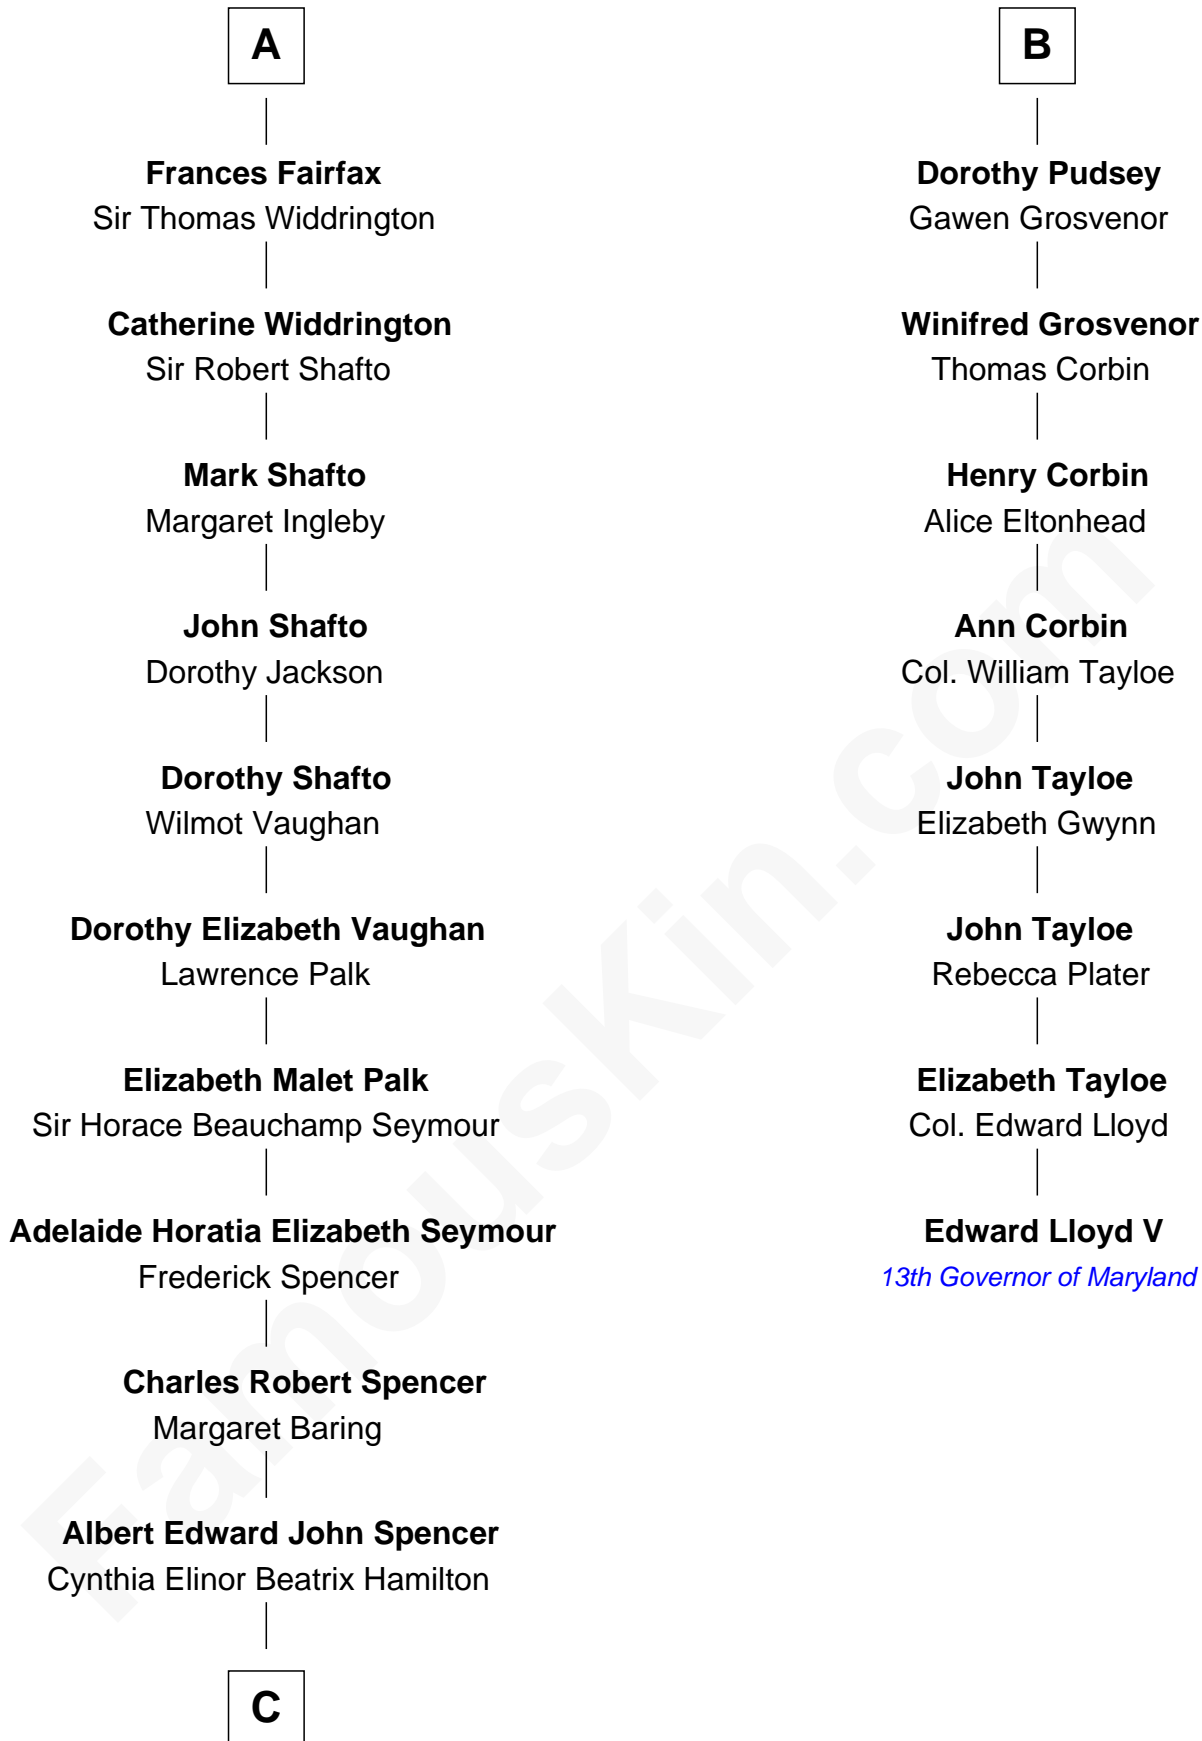

FamousKin.com

Relationship Chart of

Princess Diana

Princess of Wales

14th cousin 4 times removed of

Edward Lloyd V
13th Governor of Maryland

C

Edward John Spencer
Frances Ruth Burke Roche

Princess Diana
Princess of Wales

FamousKin.com