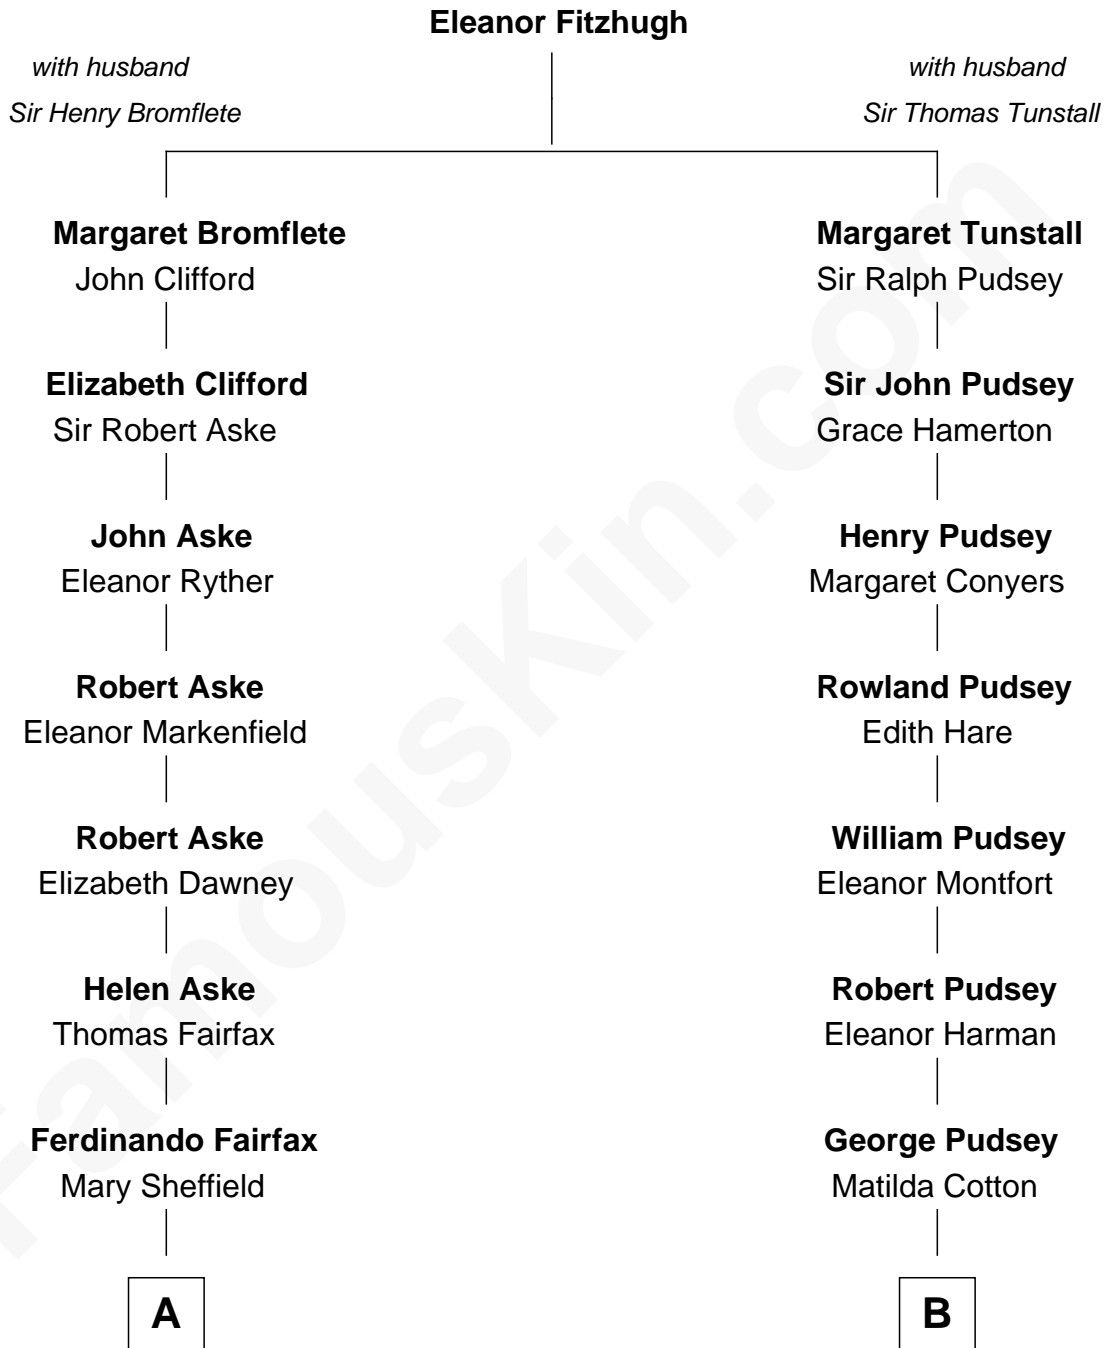

FamousKin.com

Relationship Chart of

Princess Diana

Princess of Wales

14th cousin 4 times removed of

Edward Lloyd V
13th Governor of Maryland

C

Edward John Spencer
Frances Ruth Burke Roche

Princess Diana
Princess of Wales

FamousKin.com