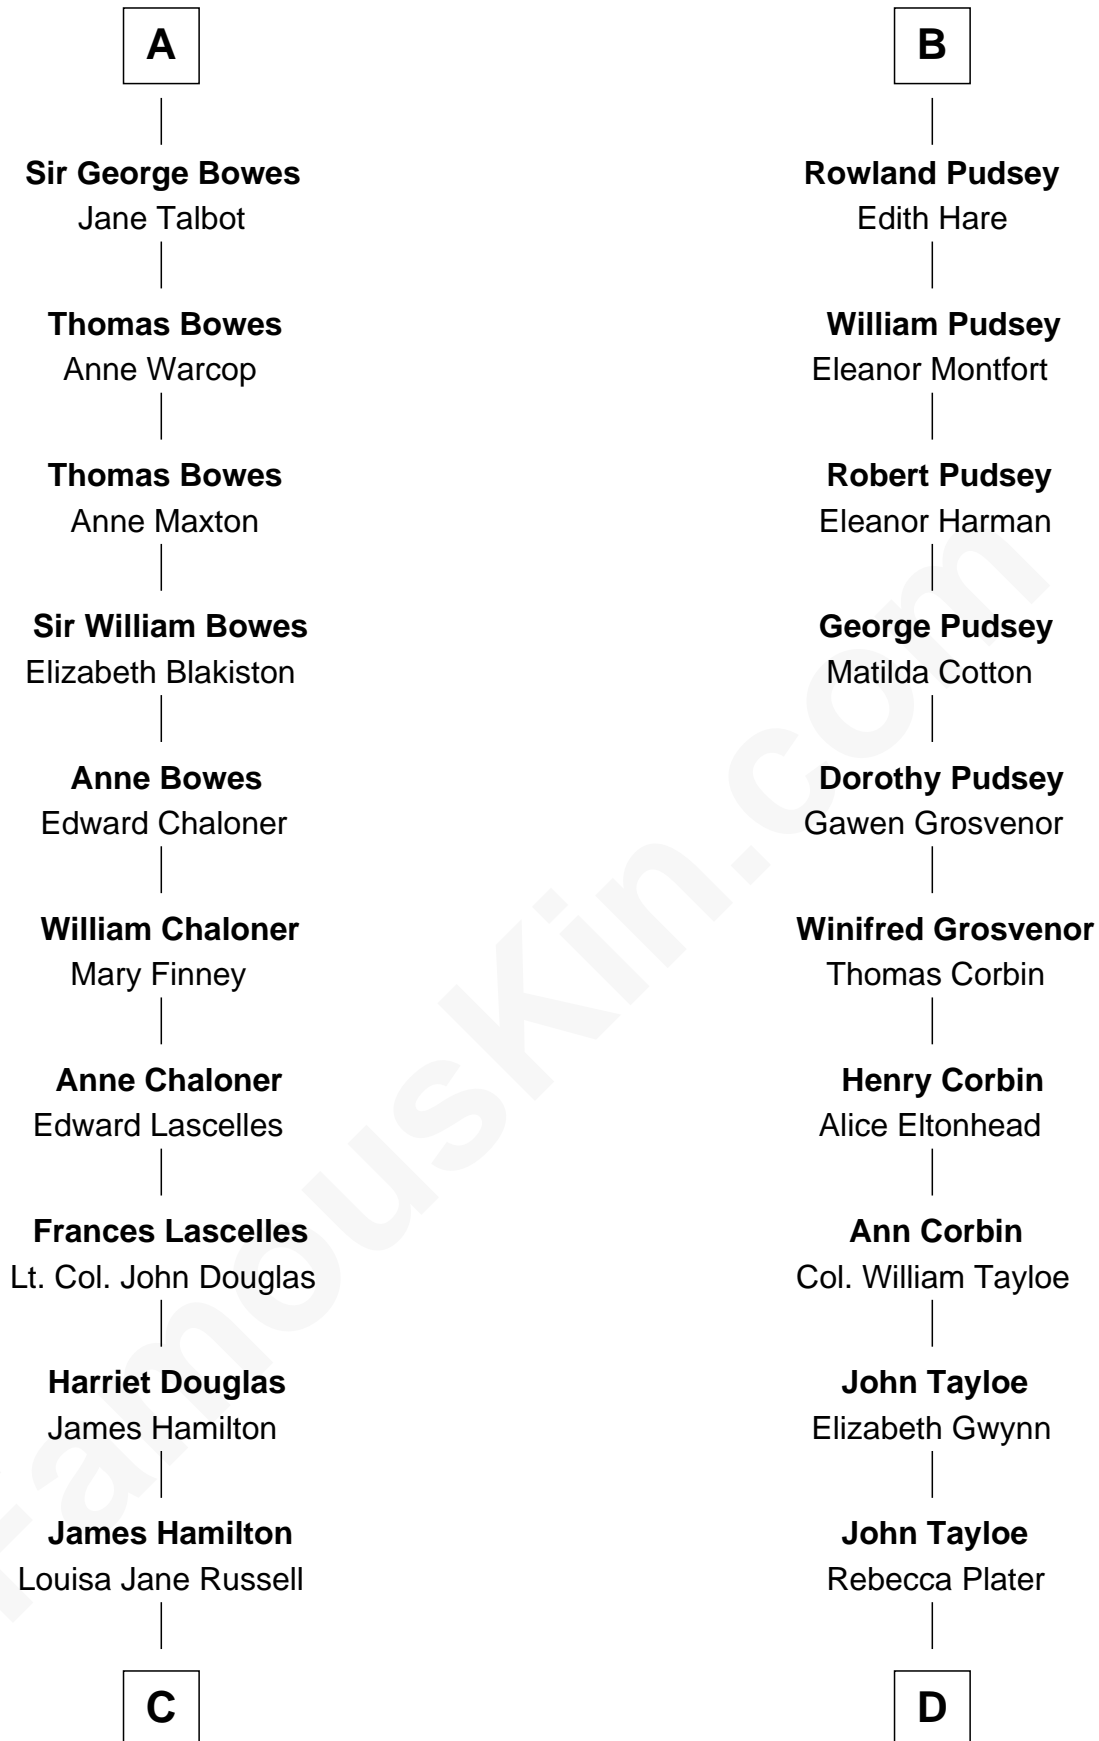

FamousKin.com Relationship Chart of

Princess Diana

Princess of Wales

18th cousin 3 times removed of

Edward Lloyd V

13th Governor of Maryland

Sir John Marmion

Maud de Furnival

C

James Hamilton
Mary Anna Curzon-Howe

James Albert Edward Hamilton
Rosalind Cecilia Caroline Bingham

Cynthia Elinor Beatrix Hamilton
Albert Edward John Spencer

Edward John Spencer
Frances Ruth Burke Roche

Princess Diana
Princess of Wales

D

Elizabeth Tayloe
Col. Edward Lloyd

Edward Lloyd V
13th Governor of Maryland

FamousKin.com