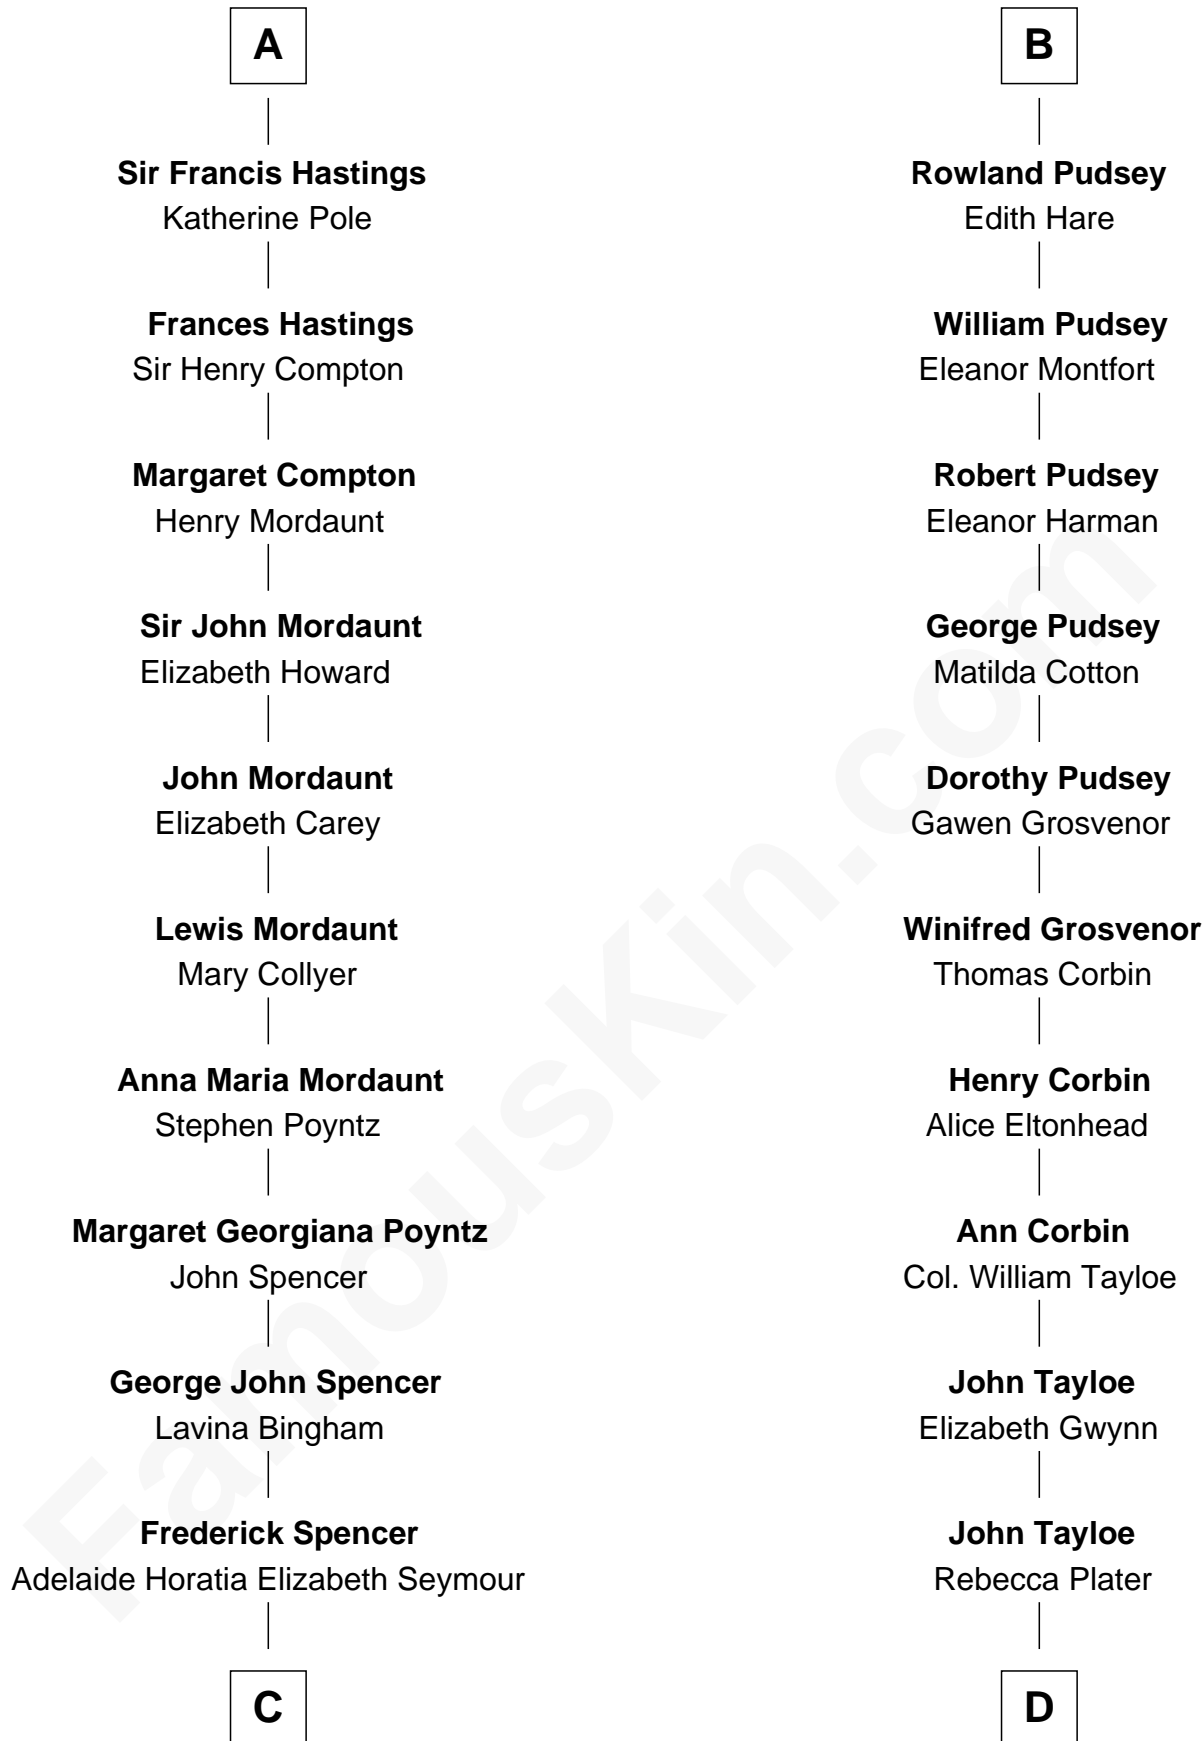

FamousKin.com Relationship Chart of

Princess Diana

Princess of Wales

18th cousin 2 times removed of

Edward Lloyd V

13th Governor of Maryland

Sir John de Grey
Margaret de Oddingseles

Sir John Grey
Katherine FitzAlan

Sir Robert Grey
Lora de St. Quintin

Elizabeth Grey
Henry FitzHugh

Eleanor Fitzhugh
Sir Thomas Tunstall

Margaret Tunstall
Sir Ralph Pudsey

Sir John Pudsey
Grace Hamerton

Henry Pudsey
Margaret Conyers

B

FamousKin.com