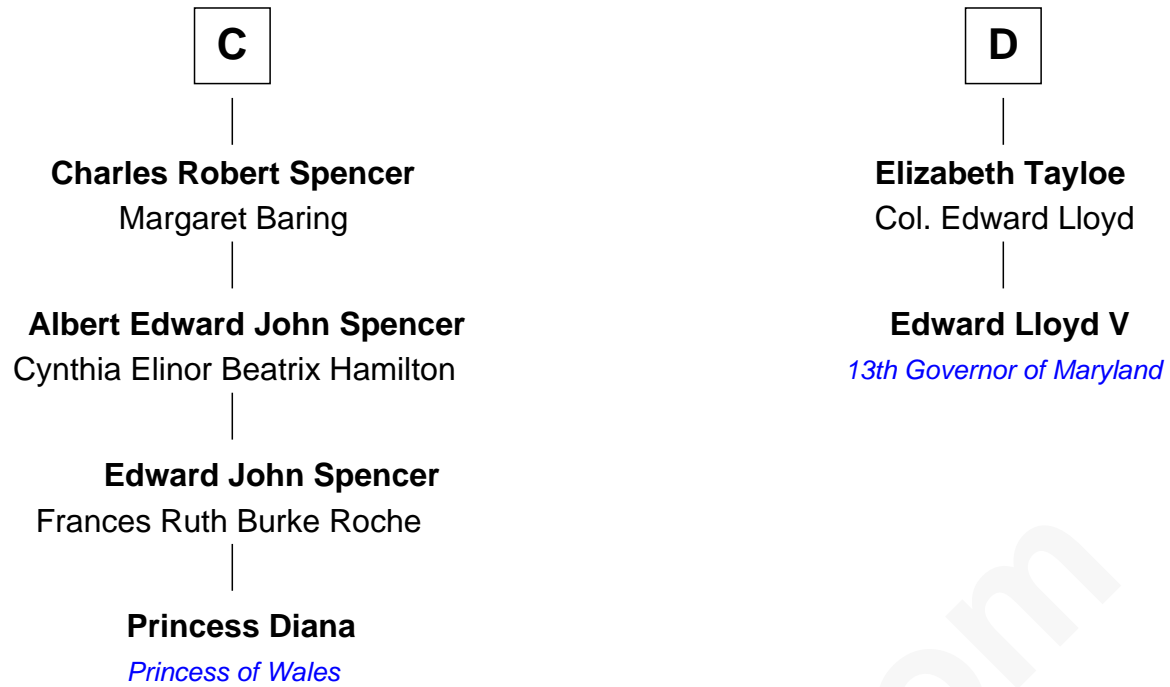

FamousKin.com Relationship Chart of

Princess Diana

Princess of Wales

18th cousin 2 times removed of

Edward Lloyd V

13th Governor of Maryland

Sir John de Grey
Margaret de Oddingseles

Sir John Grey
Katherine FitzAlan

Sir Robert Grey
Lora de St. Quintin

Elizabeth Grey
Henry FitzHugh

Eleanor Fitzhugh
Sir Thomas Tunstall

Margaret Tunstall
Sir Ralph Pudsey

Sir John Pudsey
Grace Hamerton

Henry Pudsey
Margaret Conyers

B

FamousKin.com