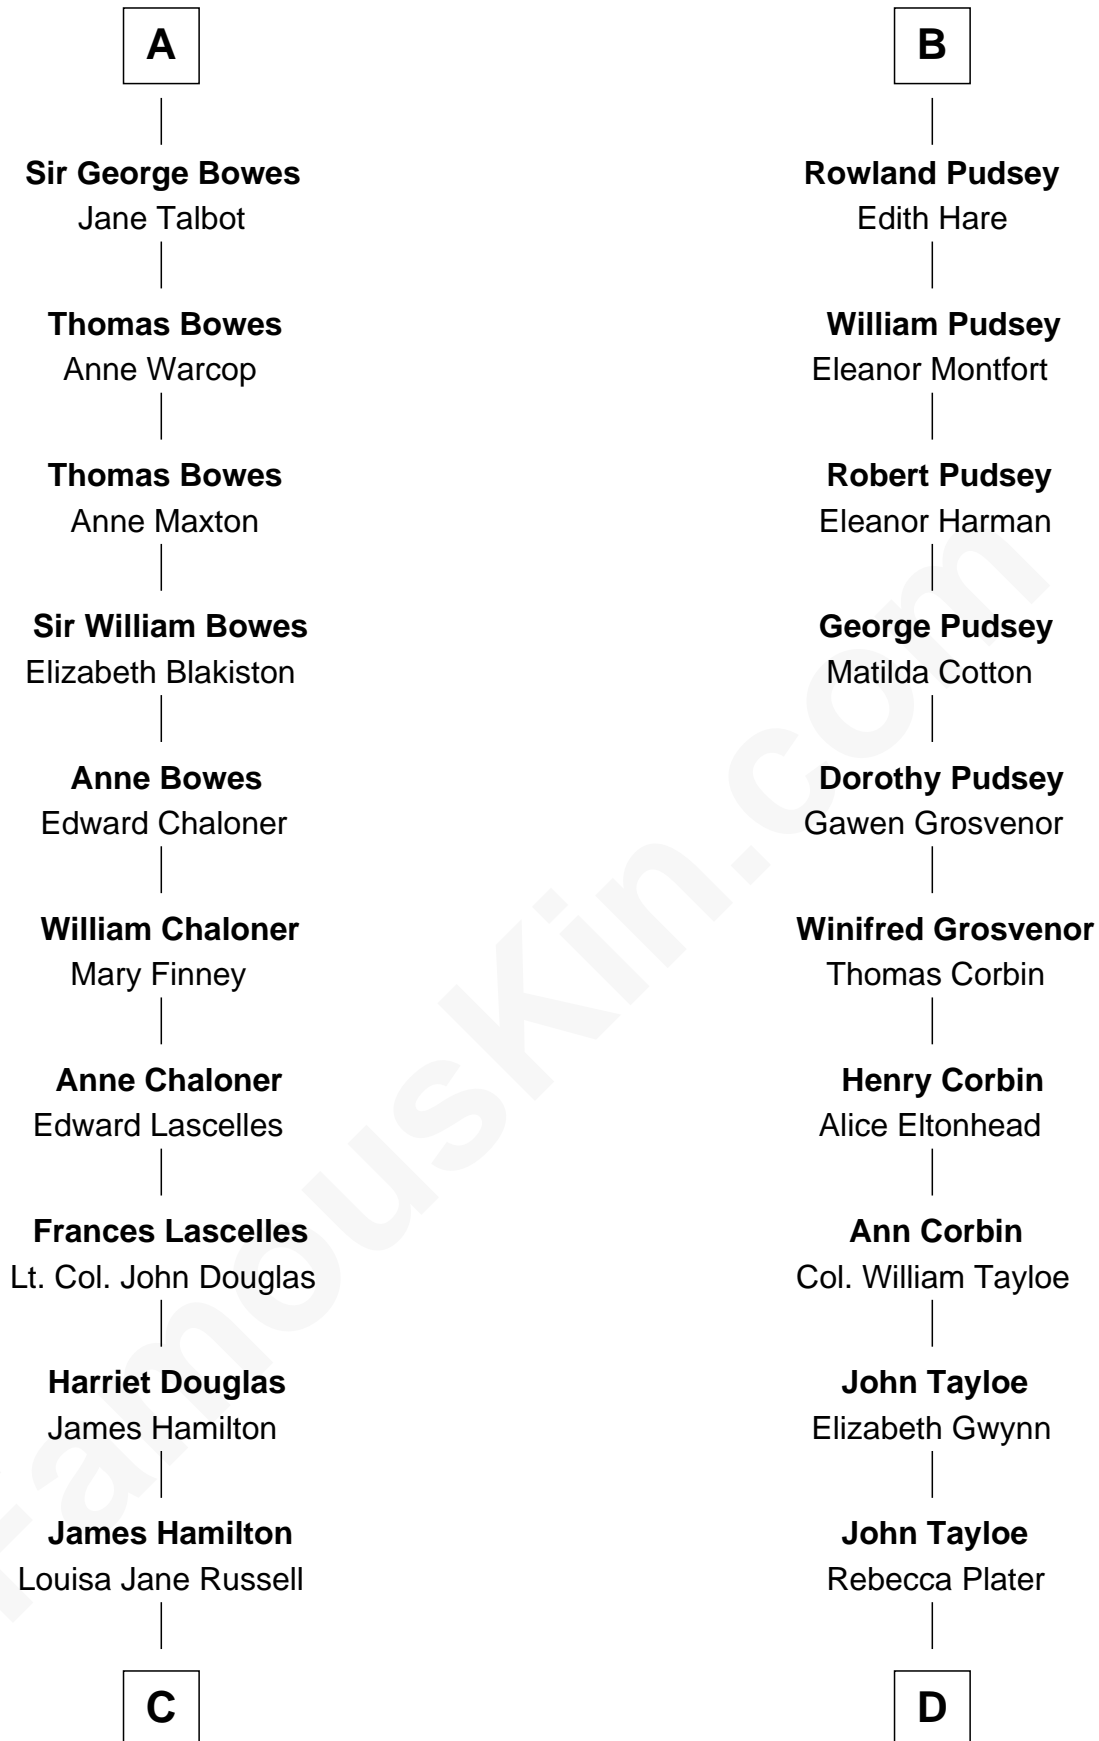

# FamousKin.com Relationship Chart of

**Princess Diana**

*Princess of Wales*

18th cousin 3 times removed of

**Edward Lloyd V**

*13th Governor of Maryland*

**Hugh FitzHenry**

Albreda - - - - -

Eve Bulmer

**Henry Fitzhugh**

Joan Scrope

**Henry FitzHugh**

Elizabeth Grey

**Eleanor Fitzhugh**

Sir Thomas Tunstall

**Margaret Tunstall**

Sir Ralph Pudsey

**Sir John Pudsey**

Grace Hamerton

**Henry Pudsey**

Margaret Conyers

**B**

**C**

**James Hamilton**  
Mary Anna Curzon-Howe

**James Albert Edward Hamilton**  
Rosalind Cecilia Caroline Bingham

**Cynthia Elinor Beatrix Hamilton**  
Albert Edward John Spencer

**Edward John Spencer**  
Frances Ruth Burke Roche

**Princess Diana**  
*Princess of Wales*