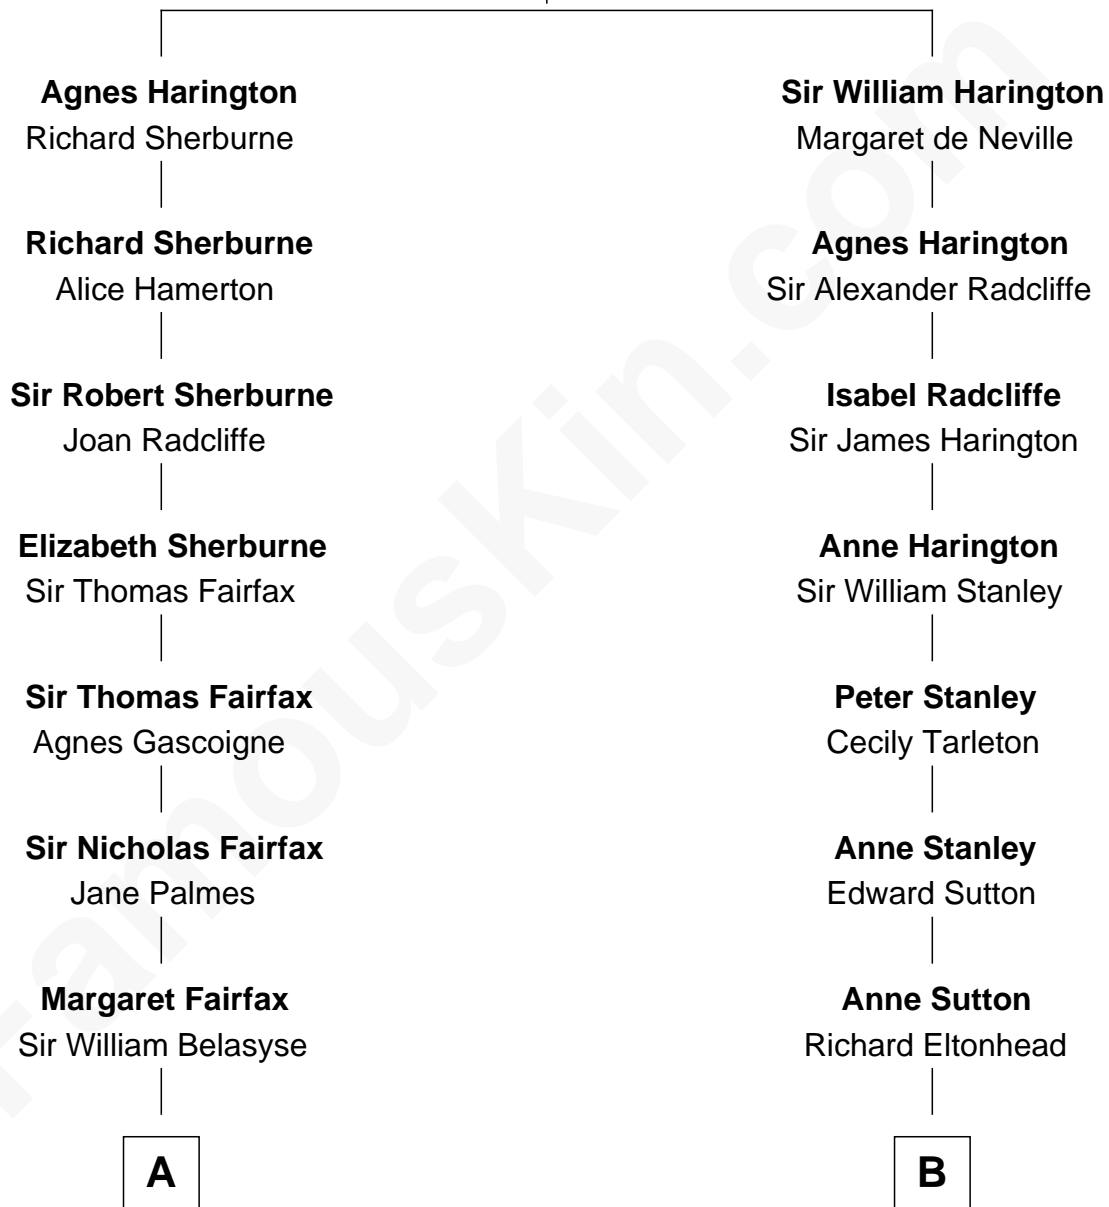

# FamousKin.com Relationship Chart of

**Princess Diana**

*Princess of Wales*

12th cousin 7 times removed of

**Edward Lloyd V**

*13th Governor of Maryland*

**Sir Nicholas Harington**

Isabel English

**C**

—  
**Albert Edward John Spencer**  
Cynthia Elinor Beatrix Hamilton

—  
**Edward John Spencer**  
Frances Ruth Burke Roche

—  
**Princess Diana**  
*Princess of Wales*

FamousKin.com