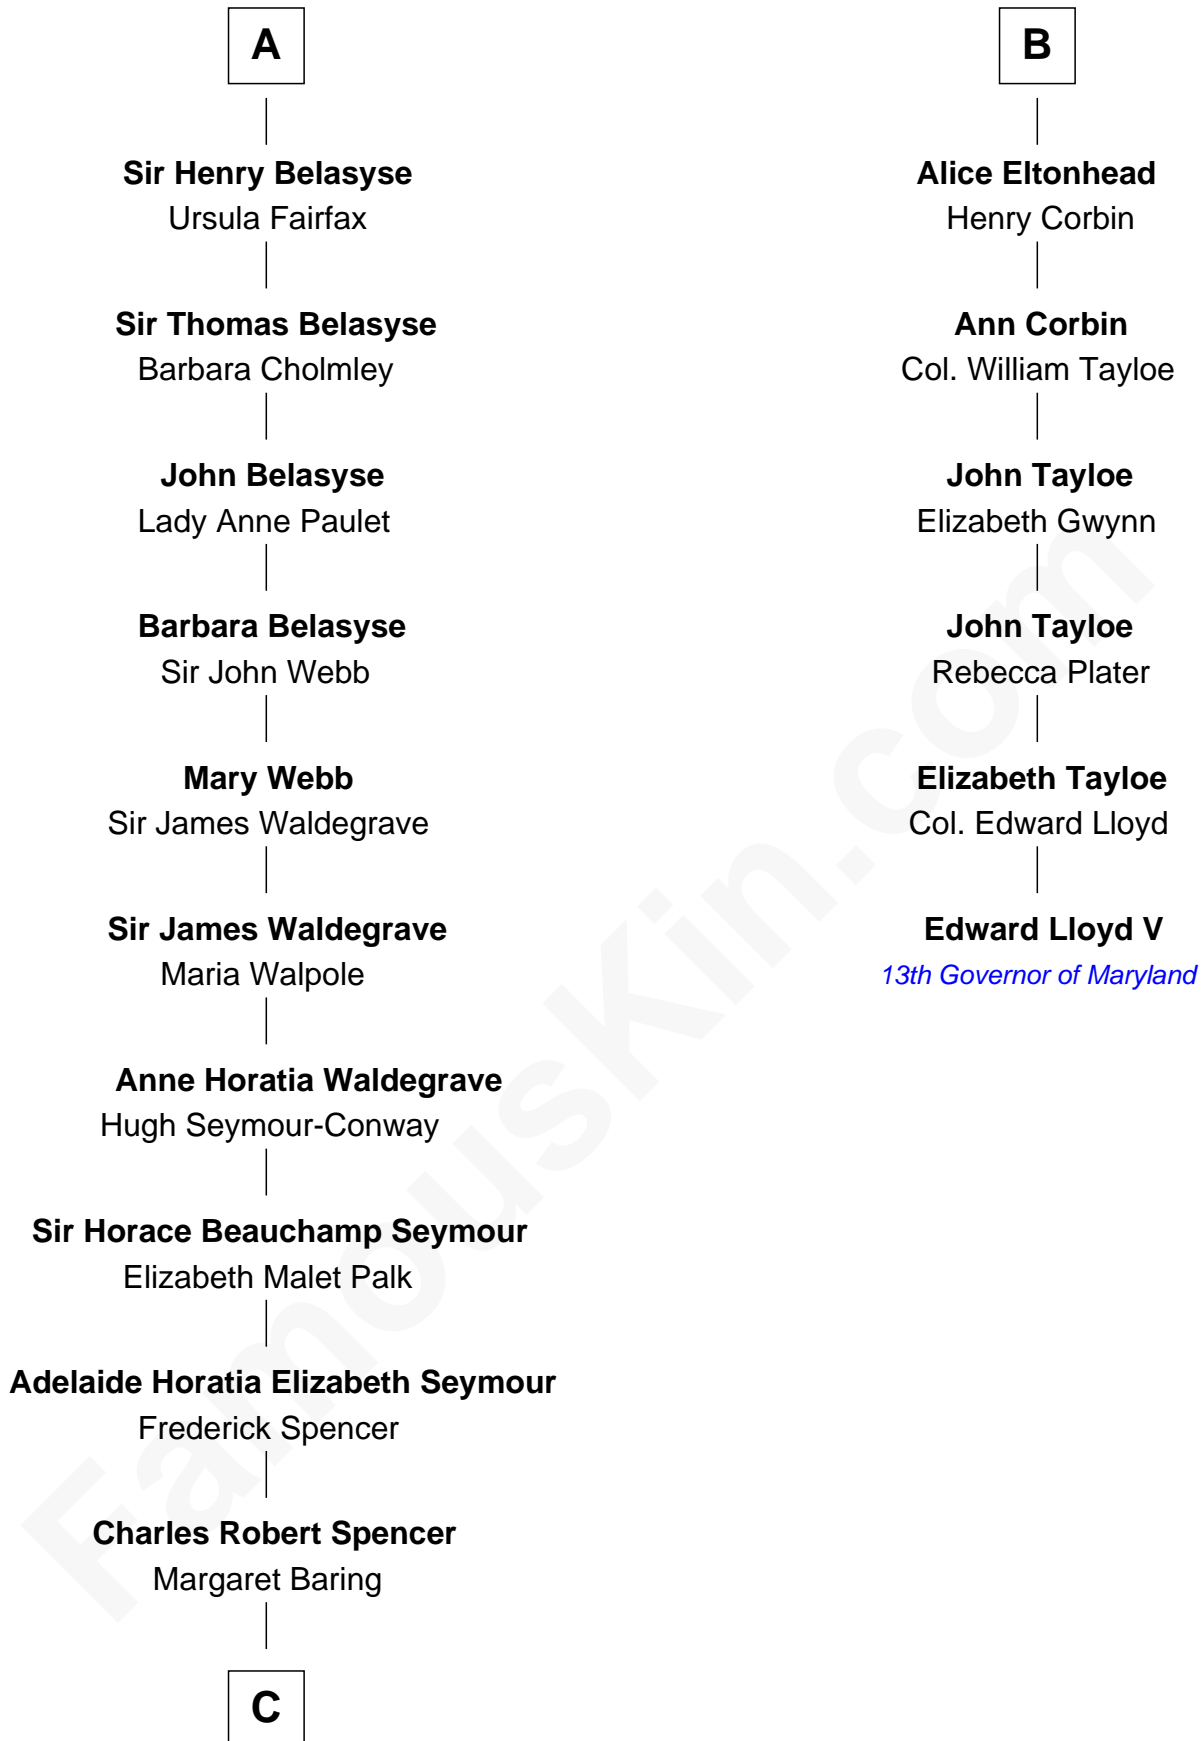

# FamousKin.com Relationship Chart of

**Princess Diana**

*Princess of Wales*

12th cousin 7 times removed of

**Edward Lloyd V**

*13th Governor of Maryland*

**Sir Nicholas Harington**

Isabel English

**C**

—  
**Albert Edward John Spencer**  
Cynthia Elinor Beatrix Hamilton

—  
**Edward John Spencer**  
Frances Ruth Burke Roche

—  
**Princess Diana**  
*Princess of Wales*

FamousKin.com