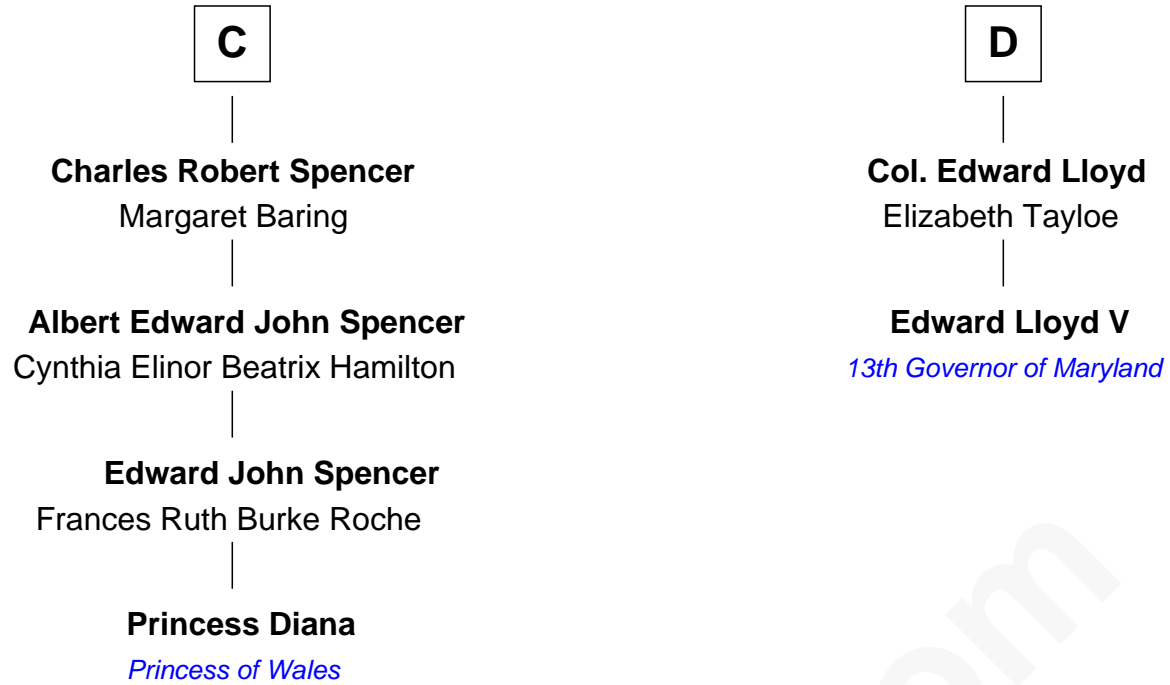

FamousKin.com Relationship Chart of

Princess Diana

Princess of Wales

18th cousin 2 times removed of

Edward Lloyd V

13th Governor of Maryland

William de Braiose

Eva Marshal

Eve de Braiose
Sir William de Cantilupe

Milicent de Cantilupe
Eudo la Zouche

Eve la Zouche
Sir Maurice de Berkeley

Thomas de Berkeley
Katherine de Clyvedon

Sir John Berkeley
Elizabeth Betteshorne

Elizabeth Berkeley
Sir John Sutton

Sir Edmund Sutton
Matilda Clifford

A

Eleanor de Braiose
Sir Humphrey de Bohun

Humphrey de Bohun
Maud de Fiennes

Humphrey de Bohun
Elizabeth Plantagenet

Sir William de Bohun
Elizabeth de Badlesmere

Elizabeth de Bohun
Sir Richard Fitzalan

Elizabeth Fitzalan
Sir Robert Goushill

Joan Goushill
Sir Thomas Stanley

B

FamousKin.com